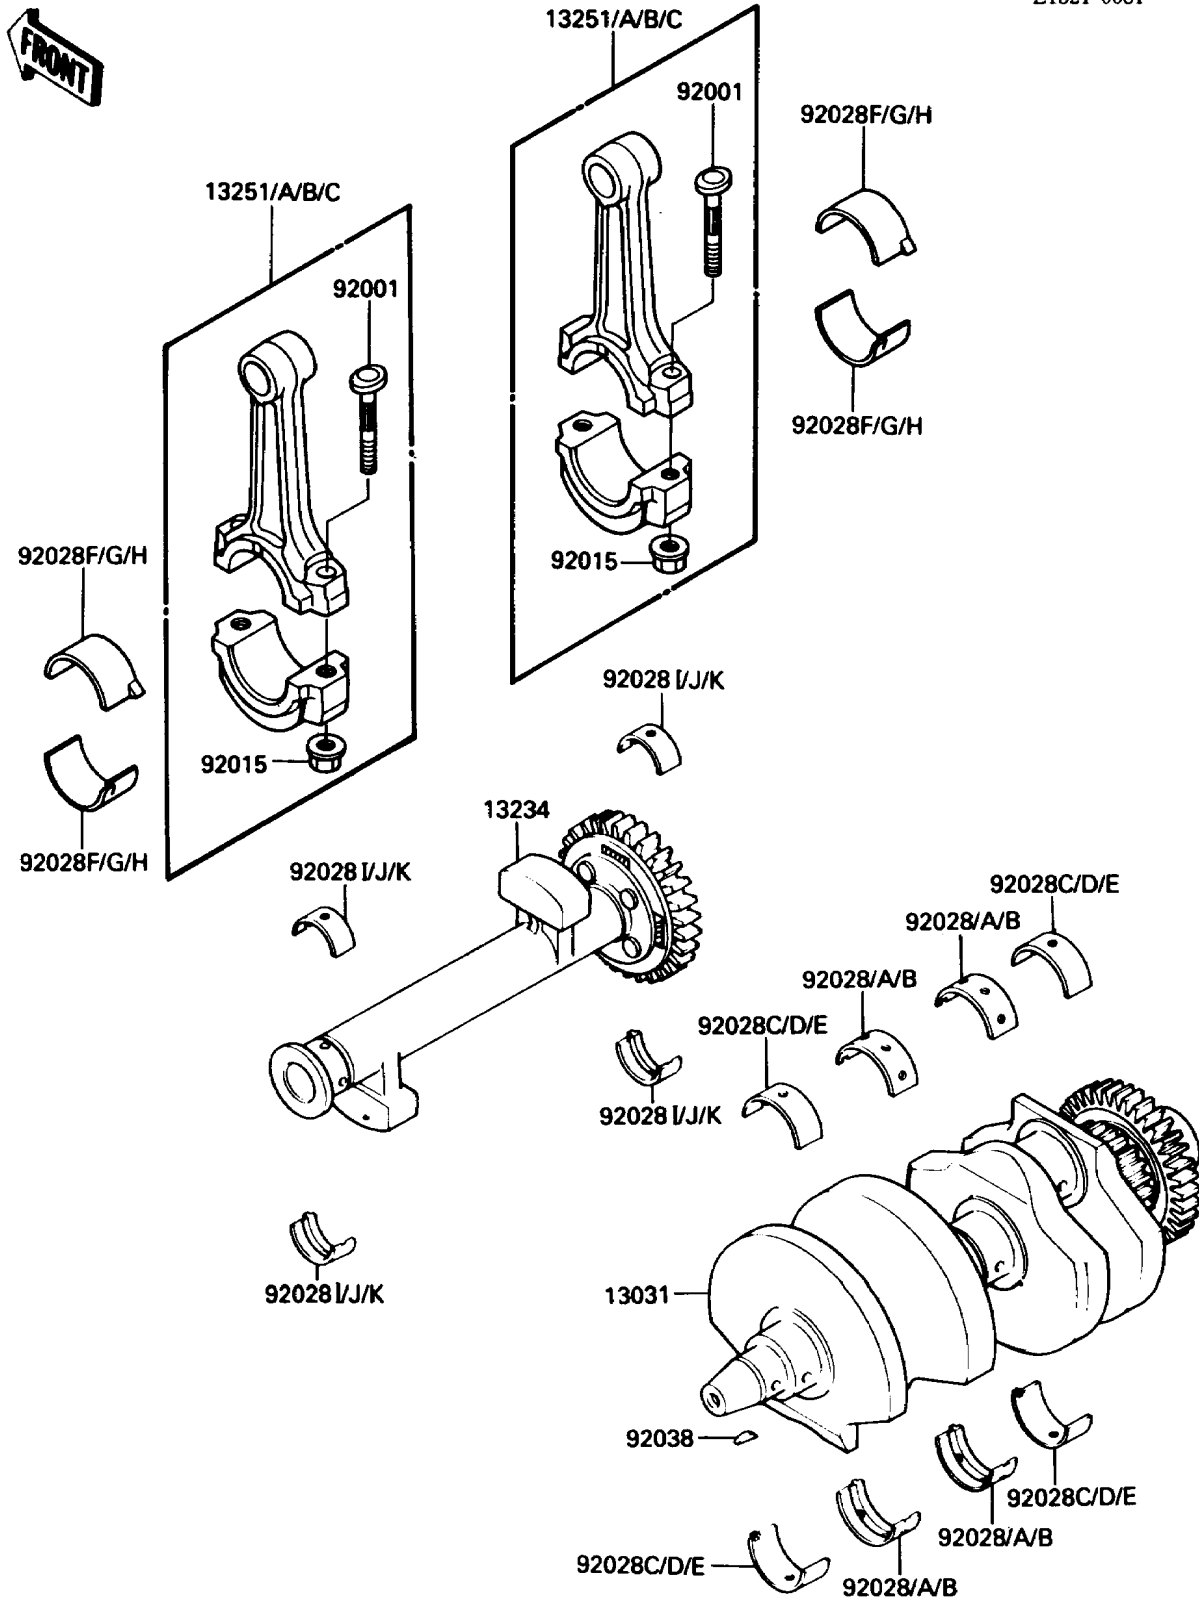

# 1986 454 LTD PARTS DIAGRAM

Crankshaft

E1321-0081

# 1986 454 LTD PARTS LIST

## Crankshaft

ITEM NAME	PART NUMBER	QUANTITY
CRANKSHAFT-COMP (Ref # 13031)	13031-1185	1
SHAFT-COMP,BALANCER (Ref # 13234)	13234-1071	1
ROD-ASSY-CONNECTING,G (Ref # 13251)	13251-1067-GG	2
ROD-ASSY-CONNECTING,H (Ref # 13251A)	13251-1067-HH	2
ROD-ASSY-CONNECTING,I (Ref # 13251B)	13251-1067-II	2
ROD-ASSY-CONNECTING,J (Ref # 13251C)	13251-1067-JJ	2
BOLT,CONNECTING ROD,8MM (Ref # 92001)	92001-1887	4
NUT,FLANGED,8MM (Ref # 92015)	92015-1311	4
BUSHING,CRANKSHAFT,BLUE (Ref # 92028)	92028-1100	AR
BUSHING,CRANKSHAFT,BLACK (Ref # 92028A)	92028-1101	AR
BUSHING,CRANKSHAFT,BROWN (Ref # 92028B)	92028-1102	AR
BUSHING,CRANKSHAFT,BLUE (Ref # 92028C)	92028-1272	AR
BUSHING,CRANKSHAFT,BLACK (Ref # 92028D)	92028-1273	AR
BUSHING,CRANKSHAFT,BROWN (Ref # 92028E)	92028-1274	AR
BUSHING,CONNECTING ROD,BLUE (Ref # 92028F)	92028-1348	AR
BUSHING,CONNECTING ROD,BLACK (Ref # 92028G)	92028-1349	AR
BUSHING,CONNECTING ROD,BROWN (Ref # 92028H)	92028-1350	AR
BUSHING,BALANCER,LH,BLUE (Ref # 92028I)	92028-1495	AR
BUSHING,BALANCER,LH,BLACK (Ref # 92028J)	92028-1496	AR
BUSHING,BALANCER,LH,BROWN (Ref # 92028K)	92028-1497	AR
KEY,WOODRUFF (Ref # 92038)	92038-001	1