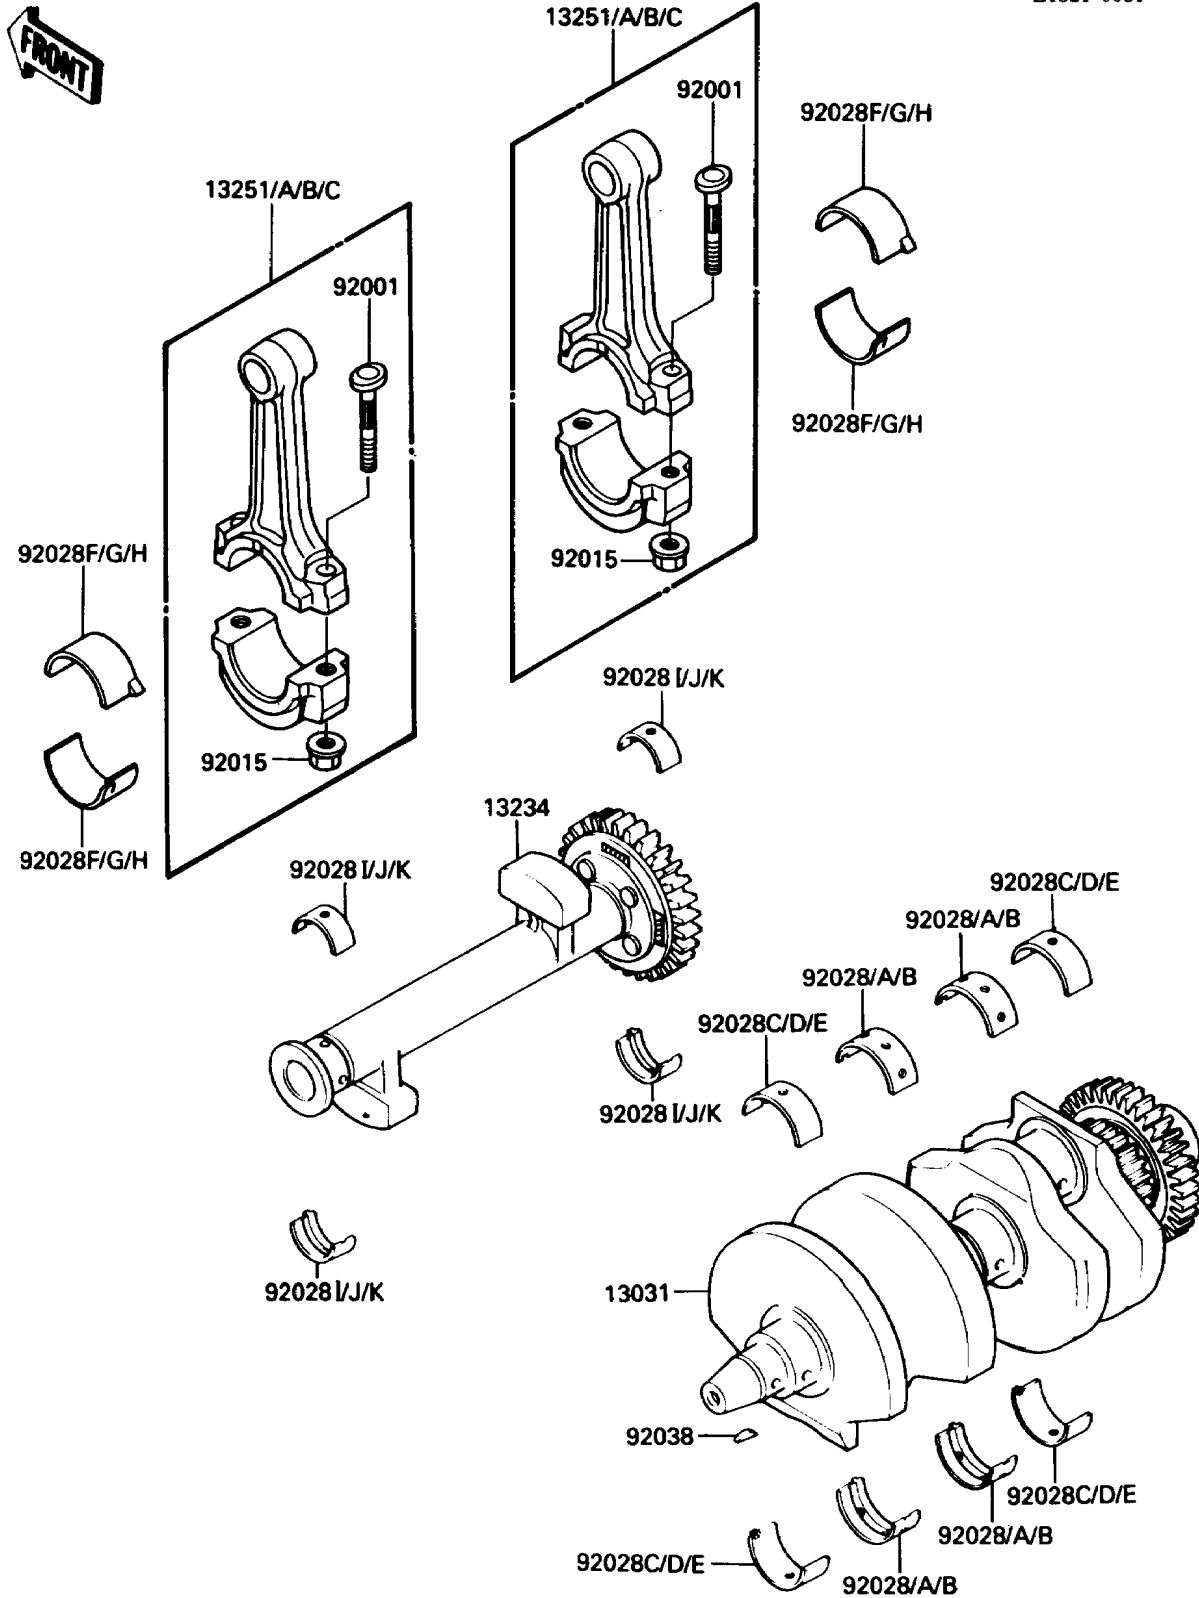

# 1987 454 LTD PARTS DIAGRAM

Crankshaft

E1321-0081

# 1987 454 LTD PARTS LIST

## Crankshaft

ITEM NAME	PART NUMBER	QUANTITY
CRANKSHAFT-COMP (Ref # 13031)	13031-1185	1
SHAFT-COMP,BALANCER (Ref # 13234)	13234-1071	1
ROD-ASSY-CONNECTING,G (Ref # 13251)	13251-1067-GG	2
ROD-ASSY-CONNECTING,H (Ref # 13251A)	13251-1067-HH	2
ROD-ASSY-CONNECTING,I (Ref # 13251B)	13251-1067-II	2
ROD-ASSY-CONNECTING,J (Ref # 13251C)	13251-1067-JJ	2
BOLT,CONNECTING ROD,8MM (Ref # 92001)	92001-1887	4
NUT,FLANGED,8MM (Ref # 92015)	92015-1311	4
BUSHING,CRANKSHAFT,BLUE (Ref # 92028)	92028-1100	AR
BUSHING,CRANKSHAFT,BLACK (Ref # 92028A)	92028-1101	AR
BUSHING,CRANKSHAFT,BROWN (Ref # 92028B)	92028-1102	AR
BUSHING,CRANKSHAFT,BLUE (Ref # 92028C)	92028-1272	AR
BUSHING,CRANKSHAFT,BLACK (Ref # 92028D)	92028-1273	AR
BUSHING,CRANKSHAFT,BROWN (Ref # 92028E)	92028-1274	AR
BUSHING,CONNECTING ROD,BLUE (Ref # 92028F)	92028-1348	AR
BUSHING,CONNECTING ROD,BLACK (Ref # 92028G)	92028-1349	AR
BUSHING,CONNECTING ROD,BROWN (Ref # 92028H)	92028-1350	AR
BUSHING,BALANCER,LH,BLUE (Ref # 92028I)	92028-1495	AR
BUSHING,BALANCER,LH,BLACK (Ref # 92028J)	92028-1496	AR
BUSHING,BALANCER,LH,BROWN (Ref # 92028K)	92028-1497	AR
KEY,WOODRUFF (Ref # 92038)	92038-001	1