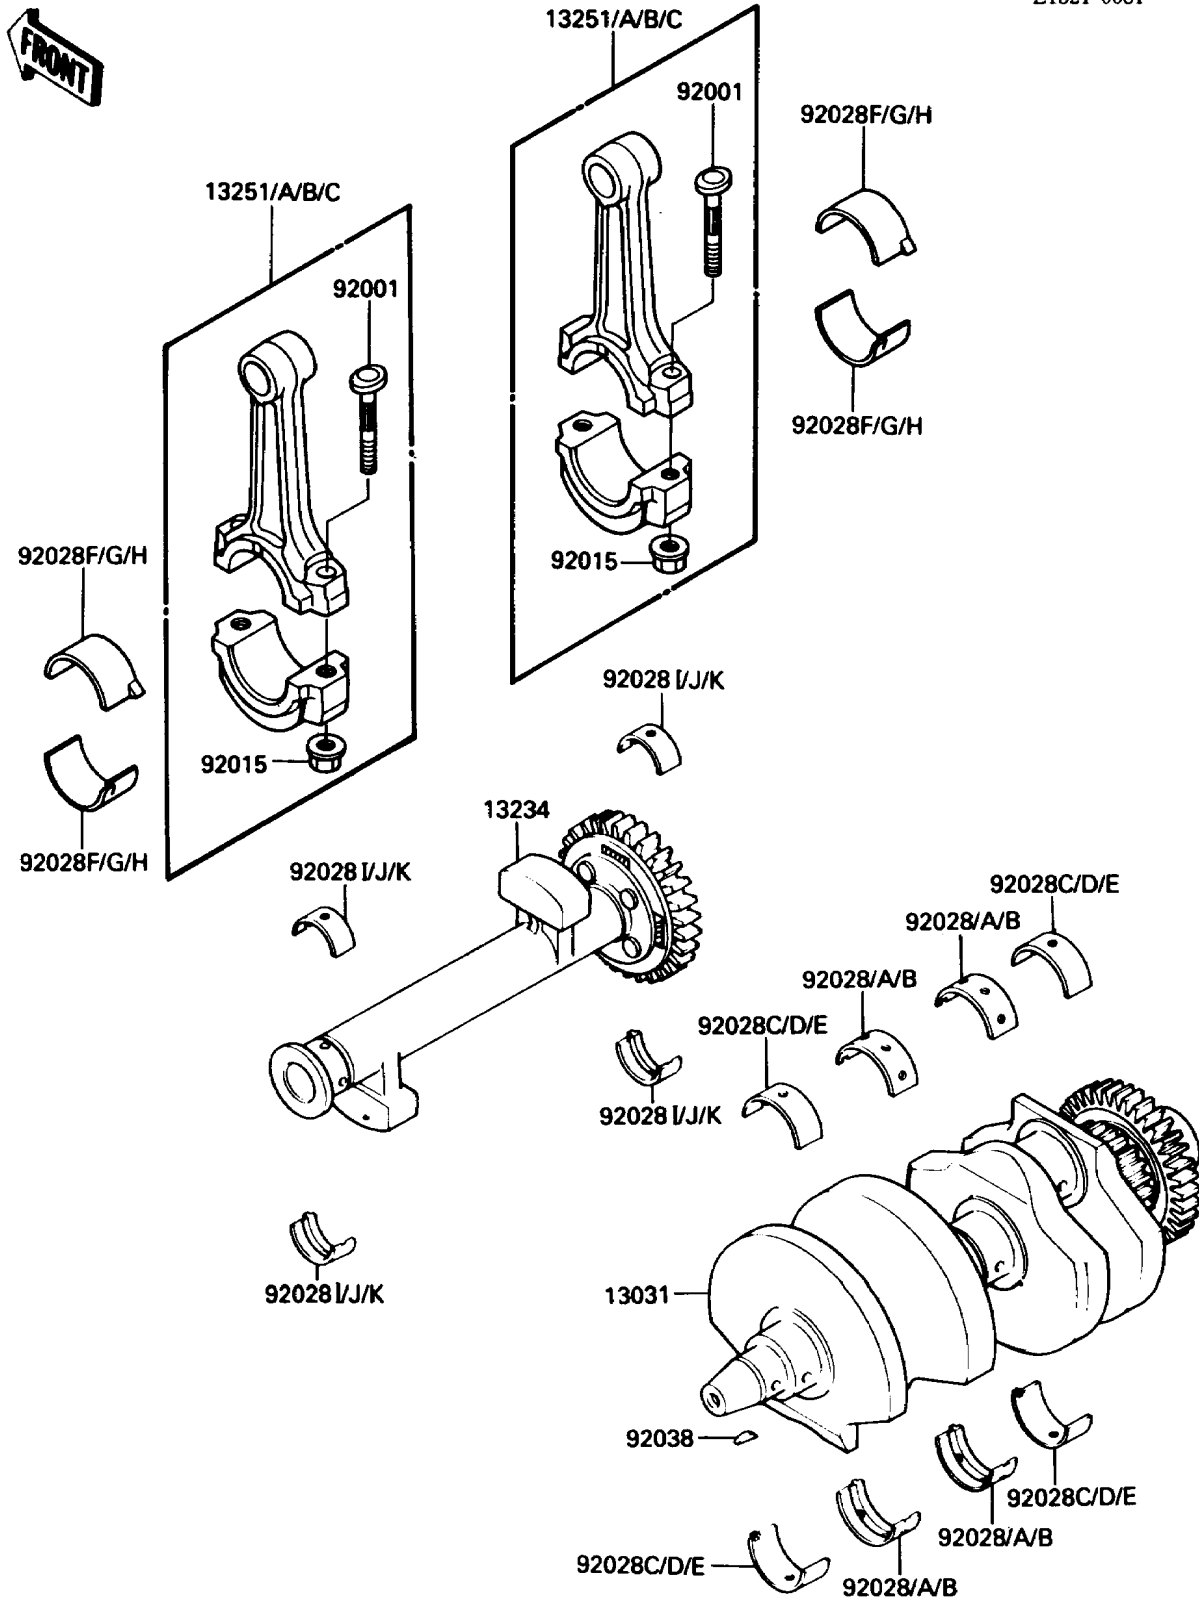

1987 454 LTD PARTS DIAGRAM

Crankshaft

E1321-0081

1987 454 LTD PARTS LIST

Crankshaft

ITEM NAME	PART NUMBER	QUANTITY
CRANKSHAFT-COMP (Ref # 13031)	13031-1185	1
SHAFT-COMP,BALANCER (Ref # 13234)	13234-1071	1
ROD-ASSY-CONNECTING,G (Ref # 13251)	13251-1067-GG	2
ROD-ASSY-CONNECTING,H (Ref # 13251A)	13251-1067-HH	2
ROD-ASSY-CONNECTING,I (Ref # 13251B)	13251-1067-II	2
ROD-ASSY-CONNECTING,J (Ref # 13251C)	13251-1067-JJ	2
BOLT,CONNECTING ROD,8MM (Ref # 92001)	92001-1887	4
NUT,FLANGED,8MM (Ref # 92015)	92015-1311	4
BUSHING,CRANKSHAFT,BLUE (Ref # 92028)	92028-1100	AR
BUSHING,CRANKSHAFT,BLACK (Ref # 92028A)	92028-1101	AR
BUSHING,CRANKSHAFT,BROWN (Ref # 92028B)	92028-1102	AR
BUSHING,CRANKSHAFT,BLUE (Ref # 92028C)	92028-1272	AR
BUSHING,CRANKSHAFT,BLACK (Ref # 92028D)	92028-1273	AR
BUSHING,CRANKSHAFT,BROWN (Ref # 92028E)	92028-1274	AR
BUSHING,CONNECTING ROD,BLUE (Ref # 92028F)	92028-1348	AR
BUSHING,CONNECTING ROD,BLACK (Ref # 92028G)	92028-1349	AR
BUSHING,CONNECTING ROD,BROWN (Ref # 92028H)	92028-1350	AR
BUSHING,BALANCER,LH,BLUE (Ref # 92028I)	92028-1495	AR
BUSHING,BALANCER,LH,BLACK (Ref # 92028J)	92028-1496	AR
BUSHING,BALANCER,LH,BROWN (Ref # 92028K)	92028-1497	AR
KEY,WOODRUFF (Ref # 92038)	92038-001	1