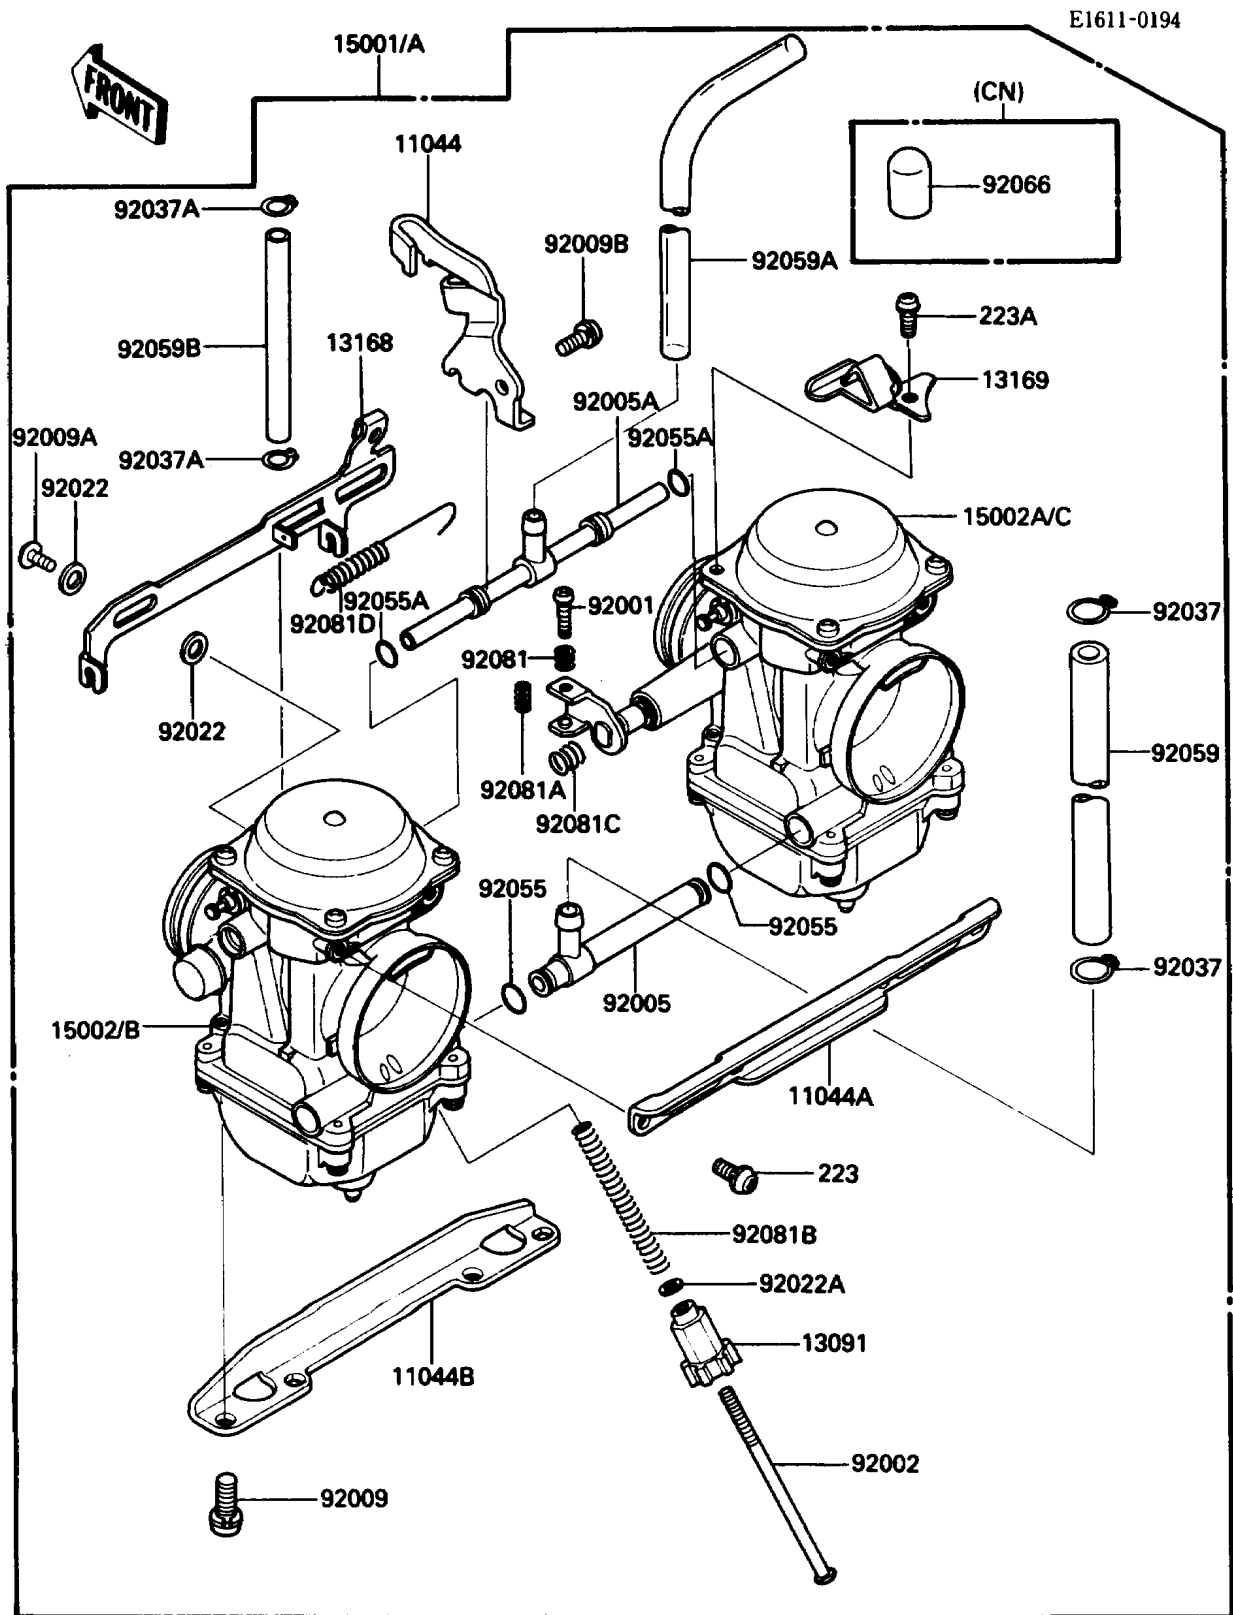

1986 454 LTD PARTS DIAGRAM

Carburetor

1986 454 LTD PARTS LIST

Carburetor

ITEM NAME	PART NUMBER	QUANTITY
BRACKET,THROTTLE CABLE (Ref # 11044)	11044-1312	1
BRACKET,CARBURETOR STAY,UPP (Ref # 11044A)	11044-1313	1
BRACKET,CARBURETOR STAY,6MM (Ref # 11044B)	11044-1314	1
HOLDER,THROTTLE STOP SCREW (Ref # 13091)	13091-1382	1
LEVER,STARTER (Ref # 13168)	13168-1278	1
PLATE (Ref # 13169)	13169-1955	1
CARBURETOR-ASSY (Ref # 15001)	15001-1138	1
CARBURETOR-ASSY (Ref # 15001A)	15001-1179	1
CARBURETOR,LH (Ref # 15002)	15002-1175	1
CARBURETOR,RH (Ref # 15002A)	15002-1176	1
CARBURETOR,LH (Ref # 15002B)	15002-1217	1
CARBURETOR,RH (Ref # 15002C)	15002-1219	1
BOLT,THROTTLE ADJUST (Ref # 92001)	92001-1998	1
BOLT,THROTTLE STOP SCREW (Ref # 92002)	92002-1552	1
FITTING (Ref # 92005)	92005-1133	1
FITTING (Ref # 92005A)	92005-1134	1
SCREW,6X16 (Ref # 92009)	92009-1129	4
SCREW (Ref # 92009A)	92009-1262	2
SCREW,5X10 (Ref # 92009B)	92009-1365	1
WASHER,6.1X11X0.8,POLYACETAL (Ref # 92022)	92022-1199	4
WASHER,PLAIN,STOP SPRING (Ref # 92022A)	92022-1480	1
CLAMP,FUEL TUBE (Ref # 92037)	92037-1075	2
CLAMP,TUBE (Ref # 92037A)	92037-1477	2
RING-O (Ref # 92055)	92055-1004	2
RING-O,FUEL FITTING (Ref # 92055A)	92055-1223	2
TUBE,7.3X12.5X180 (Ref # 92059)	92059-1597	1
TUBE,6.5X9.5X260 (Ref # 92059A)	92059-1598	1
TUBE,5X9X75 (Ref # 92059B)	92059-1599	1
PLUG,12X25 (Ref # 92066)	92068-006	1

1986 454 LTD PARTS LIST

Carburetor

ITEM NAME	PART NUMBER	QUANTITY
SPRING,THROTTLE ADJUST UPP (Ref # 92081)	92081-1620	1
SPRING,THROTTLE ADJUST LWR (Ref # 92081A)	92081-1621	1
SPRING,THROTTLE STOP SCREW (Ref # 92081B)	92081-1875	1
SPRING (Ref # 92081C)	92081-1876	1
SPRING,STARTER LEVER (Ref # 92081D)	92081-1893	1
SCREW-PAN-WS-CROS (Ref # 223)	223C0510	4
SCREW-PAN-WS-CROS (Ref # 223A)	223D0410	1