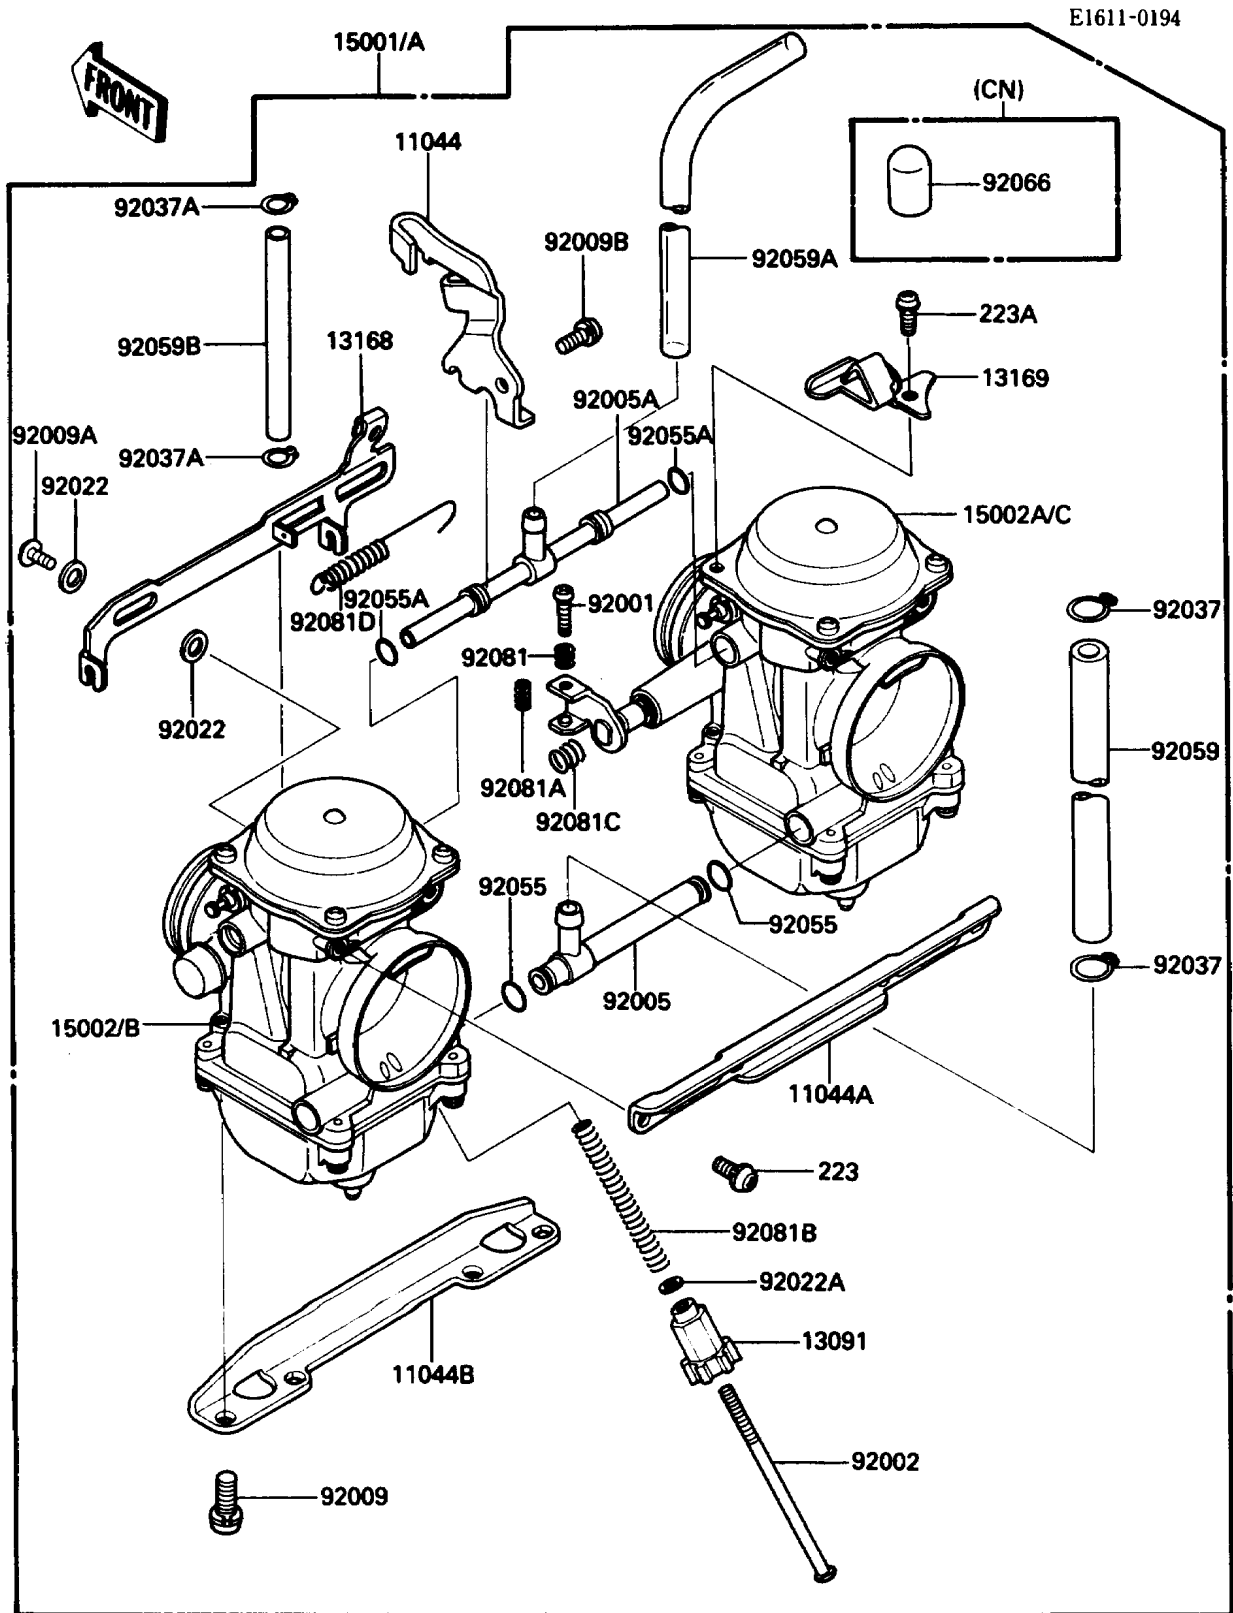

1986 454 LTD PARTS DIAGRAM

Carburetor

1986 454 LTD PARTS LIST

Carburetor

ITEM NAME	PART NUMBER	QUANTITY
BRACKET,THROTTLE CABLE (Ref # 11044)	11044-1312	1
BRACKET,CARBURETOR STAY,UPP (Ref # 11044A)	11044-1313	1
BRACKET,CARBURETOR STAY,6MM (Ref # 11044B)	11044-1314	1
HOLDER,THROTTLE STOP SCREW (Ref # 13091)	13091-1382	1
LEVER,STARTER (Ref # 13168)	13168-1278	1
PLATE (Ref # 13169)	13169-1955	1
CARBURETOR-ASSY (Ref # 15001)	15001-1138	1
CARBURETOR-ASSY (Ref # 15001A)	15001-1179	1
CARBURETOR,LH (Ref # 15002)	15002-1175	1
CARBURETOR,RH (Ref # 15002A)	15002-1176	1
CARBURETOR,LH (Ref # 15002B)	15002-1217	1
CARBURETOR,RH (Ref # 15002C)	15002-1219	1
BOLT,THROTTLE ADJUST (Ref # 92001)	92001-1998	1
BOLT,THROTTLE STOP SCREW (Ref # 92002)	92002-1552	1
FITTING (Ref # 92005)	92005-1133	1
FITTING (Ref # 92005A)	92005-1134	1
SCREW,6X16 (Ref # 92009)	92009-1129	4
SCREW (Ref # 92009A)	92009-1262	2
SCREW,5X10 (Ref # 92009B)	92009-1365	1
WASHER,6.1X11X0.8,POLYACETAL (Ref # 92022)	92022-1199	4
WASHER,PLAIN,STOP SPRING (Ref # 92022A)	92022-1480	1
CLAMP,FUEL TUBE (Ref # 92037)	92037-1075	2
CLAMP,TUBE (Ref # 92037A)	92037-1477	2
RING-O (Ref # 92055)	92055-1004	2
RING-O,FUEL FITTING (Ref # 92055A)	92055-1223	2
TUBE,7.3X12.5X180 (Ref # 92059)	92059-1597	1
TUBE,6.5X9.5X260 (Ref # 92059A)	92059-1598	1
TUBE,5X9X75 (Ref # 92059B)	92059-1599	1
PLUG,12X25 (Ref # 92066)	92068-006	1

1986 454 LTD PARTS LIST

Carburetor

ITEM NAME	PART NUMBER	QUANTITY
SPRING,THROTTLE ADJUST UPP (Ref # 92081)	92081-1620	1
SPRING,THROTTLE ADJUST LWR (Ref # 92081A)	92081-1621	1
SPRING,THROTTLE STOP SCREW (Ref # 92081B)	92081-1875	1
SPRING (Ref # 92081C)	92081-1876	1
SPRING,STARTER LEVER (Ref # 92081D)	92081-1893	1
SCREW-PAN-WS-CROS (Ref # 223)	223C0510	4
SCREW-PAN-WS-CROS (Ref # 223A)	223D0410	1