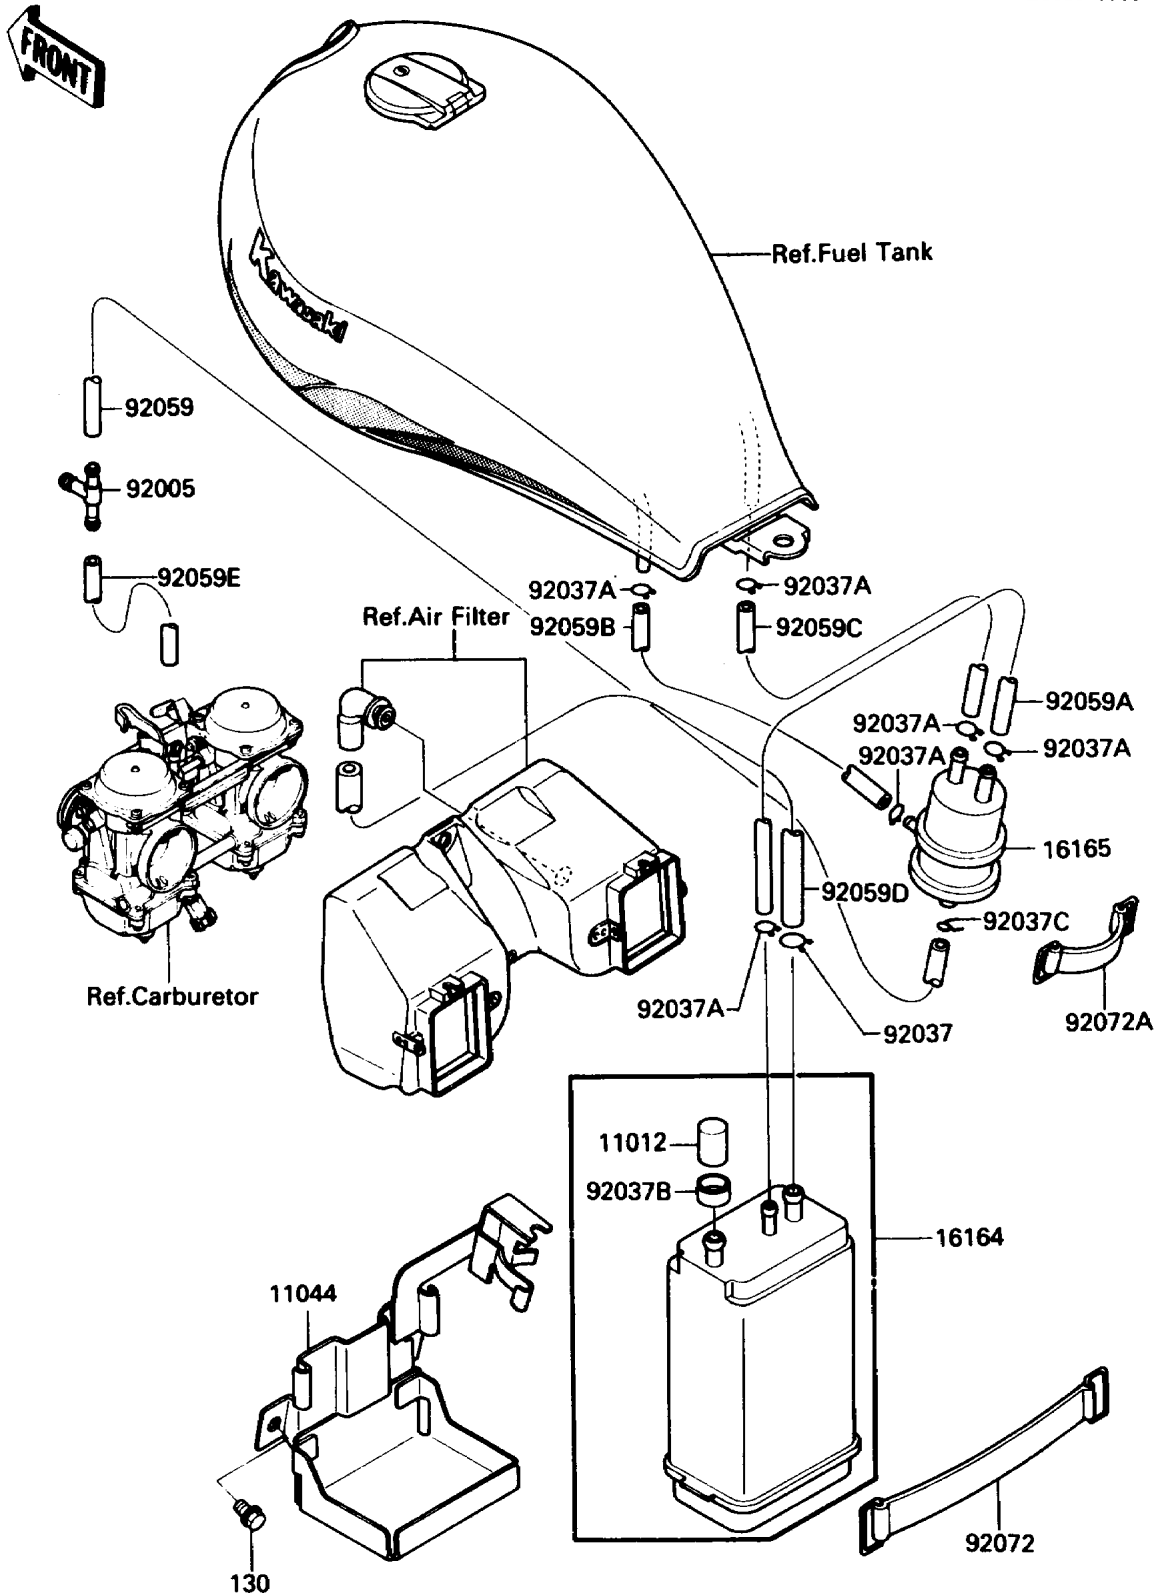

1985 454 LTD PARTS DIAGRAM

Fuel Evaporative System

E1650-0013

1985 454 LTD PARTS LIST

Fuel Evaporative System

ITEM NAME	PART NUMBER	QUANTITY
CAP,CANISTER (Ref # 11012)	11012-1388	1
BRACKET,CANISTER (Ref # 11044)	11043-1184	1
CANISTER (Ref # 16164)	16164-1054	1
SEPARATOR (Ref # 16165)	16165-1001	1
FITTING,TUBE,T-TYPE (Ref # 92005)	92005-1017	1
CLAMP,HOSE (Ref # 92037)	92037-1104	1
CLAMP,TUBE (Ref # 92037A)	92037-147	6
CLAMP,CANISTER (Ref # 92037B)	92037-1512	1
CLAMP (Ref # 92037C)	92037-1712	1
TUBE,4X9X650,WHITE (Ref # 92059)	92059-1405	1
TUBE,5X10X170,BLUE (Ref # 92059A)	92059-1496	1
TUBE,5X10X610,RED (Ref # 92059B)	92059-1526	1
TUBE,5X10X550,BLUE (Ref # 92059C)	92059-1589	1
TUBE,7X12X315,GREEN (Ref # 92059D)	92059-1590	1
TUBE,4X9X100,WHITE (Ref # 92059E)	92059-1591	1
BAND,L=142.1 (Ref # 92072)	92072-006	1
BAND,L=50 (Ref # 92072A)	92072-066	1
BOLT-FLANGED (Ref # 130)	130J0610	2