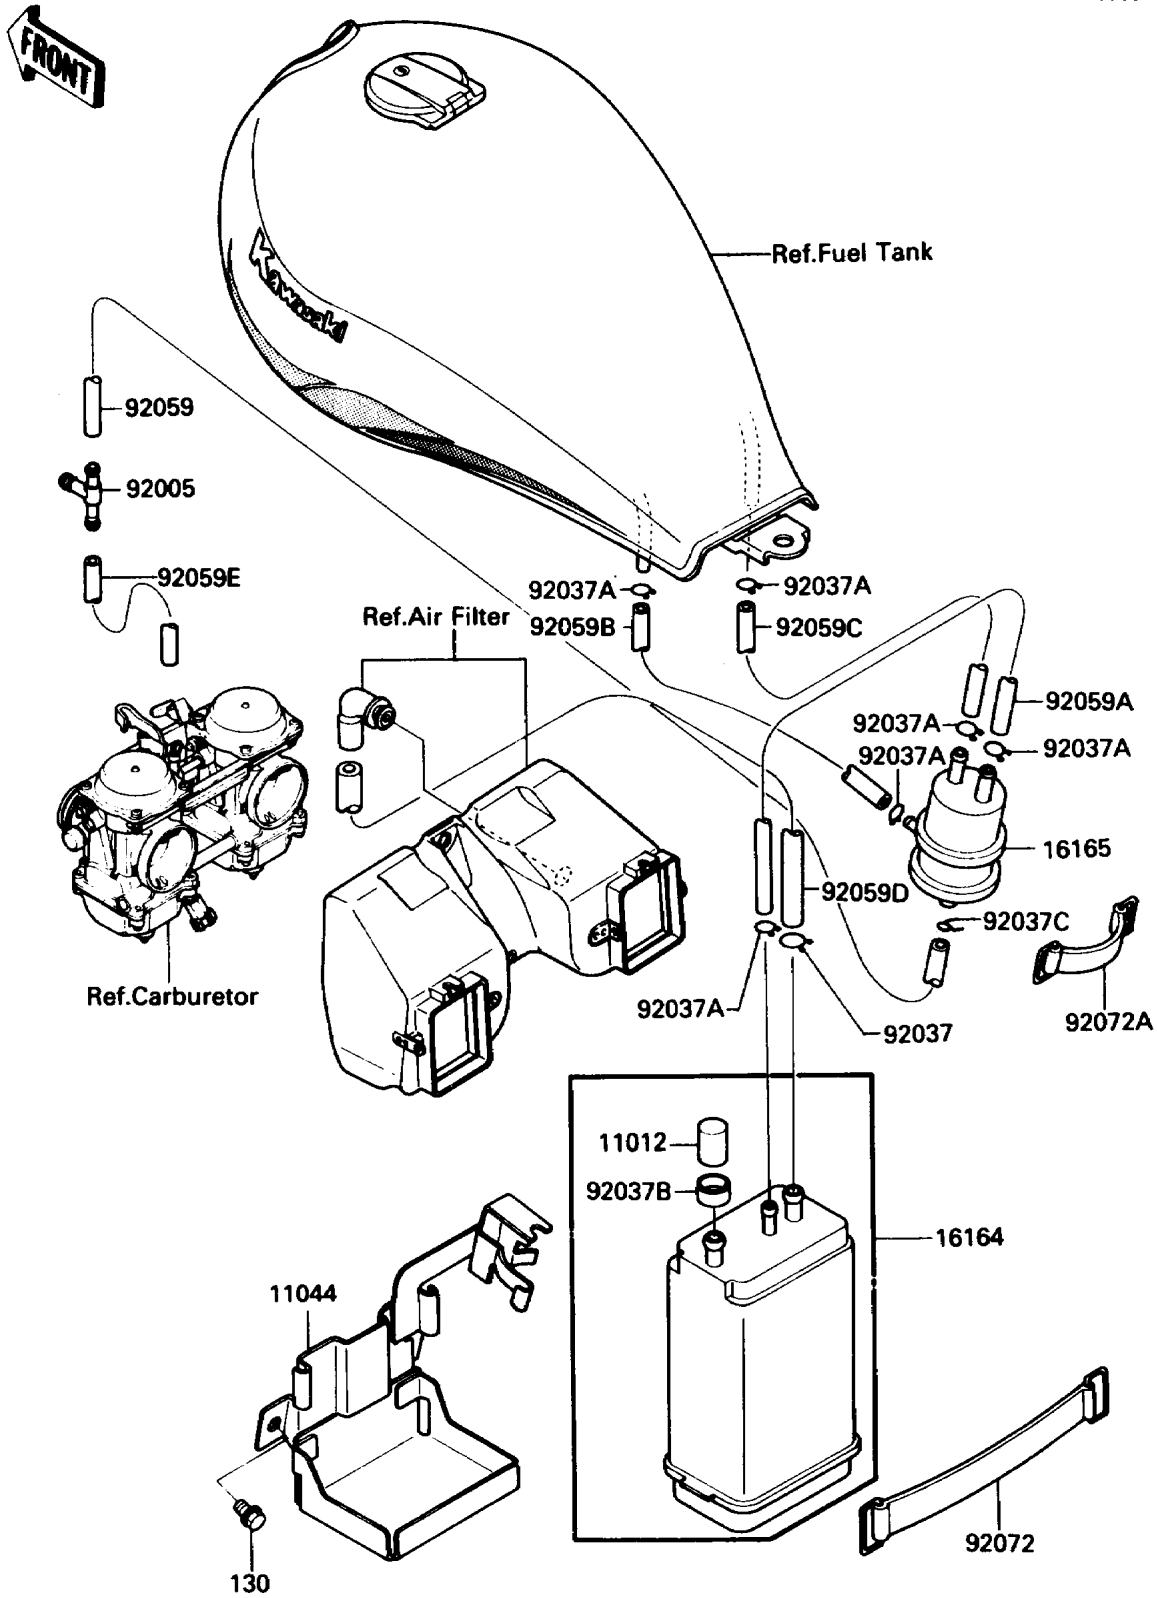

1986 454 LTD PARTS DIAGRAM

Fuel Evaporative System

E1650-0013

1986 454 LTD PARTS LIST

Fuel Evaporative System

ITEM NAME	PART NUMBER	QUANTITY
CAP,CANISTER (Ref # 11012)	11012-1388	1
BRACKET,CANISTER (Ref # 11044)	11043-1184	1
CANISTER (Ref # 16164)	16164-1054	1
SEPARATOR (Ref # 16165)	16165-1001	1
FITTING,TUBE,T-TYPE (Ref # 92005)	92005-1017	1
CLAMP,HOSE (Ref # 92037)	92037-1104	1
CLAMP,TUBE (Ref # 92037A)	92037-147	6
CLAMP,CANISTER (Ref # 92037B)	92037-1512	1
CLAMP (Ref # 92037C)	92037-1712	1
TUBE,4X9X650,WHITE (Ref # 92059)	92059-1405	1
TUBE,5X10X170,BLUE (Ref # 92059A)	92059-1496	1
TUBE,5X10X610,RED (Ref # 92059B)	92059-1526	1
TUBE,5X10X550,BLUE (Ref # 92059C)	92059-1589	1
TUBE,7X12X315,GREEN (Ref # 92059D)	92059-1590	1
TUBE,4X9X100,WHITE (Ref # 92059E)	92059-1591	1
BAND,L=142.1 (Ref # 92072)	92072-006	1
BAND,L=50 (Ref # 92072A)	92072-066	1
BOLT-FLANGED (Ref # 130)	130J0610	2