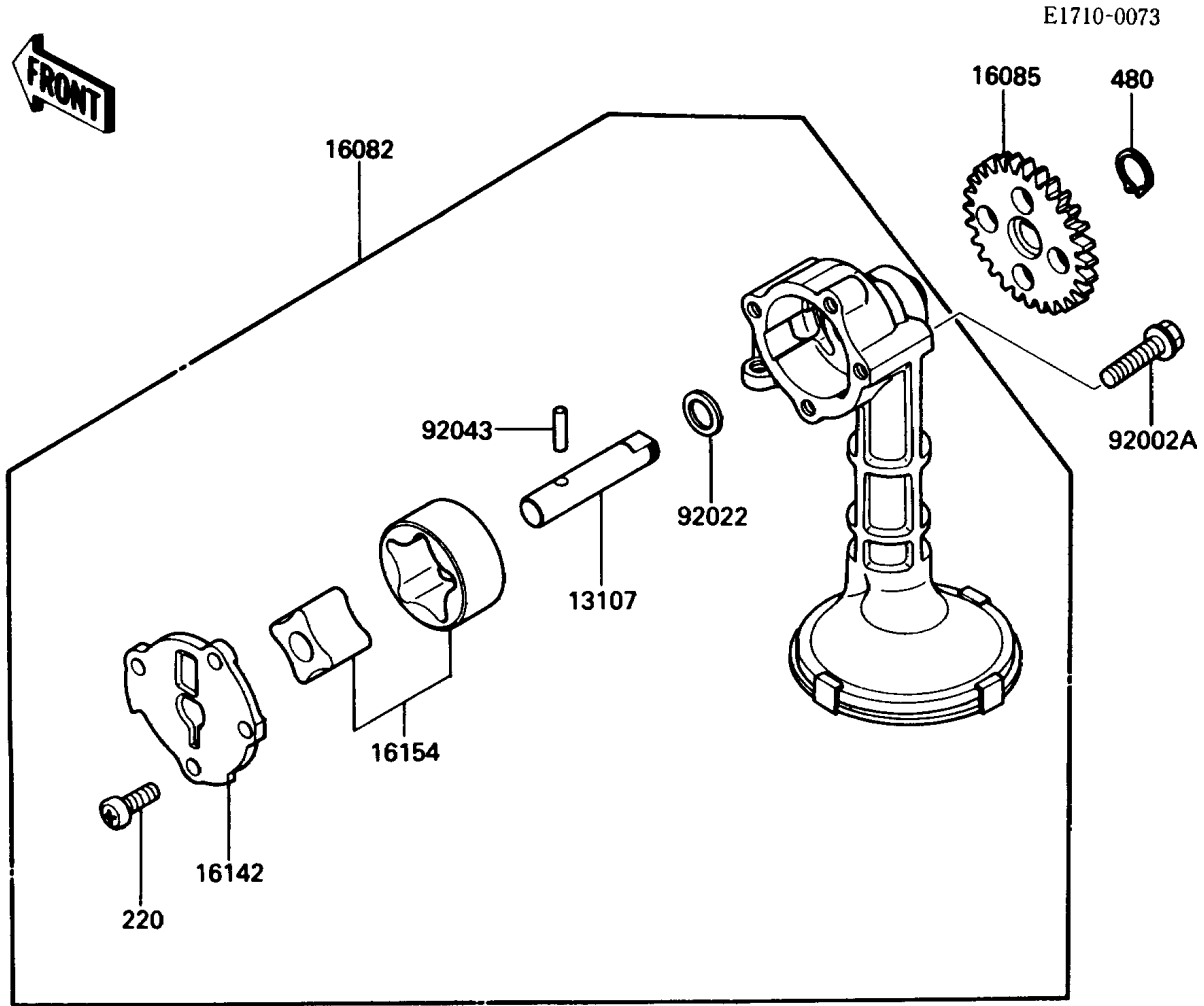

1985 454 LTD PARTS DIAGRAM

Oil Pump(EN450AE000001&NAMI.029479)

1985 454 LTD PARTS LIST

Oil Pump(EN450AE000001&NAMI.029479)

ITEM NAME	PART NUMBER	QUANTITY
SHAFT,OIL PUMP (Ref # 13107)	13107-1156	1
PUMP-ASSY-OIL (Ref # 16082)	16082-1066	1
GEAR,OIL PUMP (Ref # 16085)	16085-1143	1
FILTER-ASSY-OIL (Ref # 16097)	16097-1054	1
COVER-PUMP,OIL (Ref # 16142)	16142-1066	1
ROTOR-PUMP,OIL (Ref # 16154)	16154-1061	1
PIPE (Ref # 32033)	32033-1540	1
BOLT,6X12 (Ref # 92002)	92002-1572	1
BOLT,6X25 (Ref # 92002A)	92002-1609	3
WASHER,11.2X15X1 (Ref # 92022)	92022-311	1
PIN,4X15.8 (Ref # 92043)	92043-1054	1
SCREW-PAN-CROS,6X16 (Ref # 220)	220B0616	4
CIRCLIP-TYPE-C,11MM (Ref # 480)	480J1100	1
O RING,10MM (Ref # 670)	670B2010	2