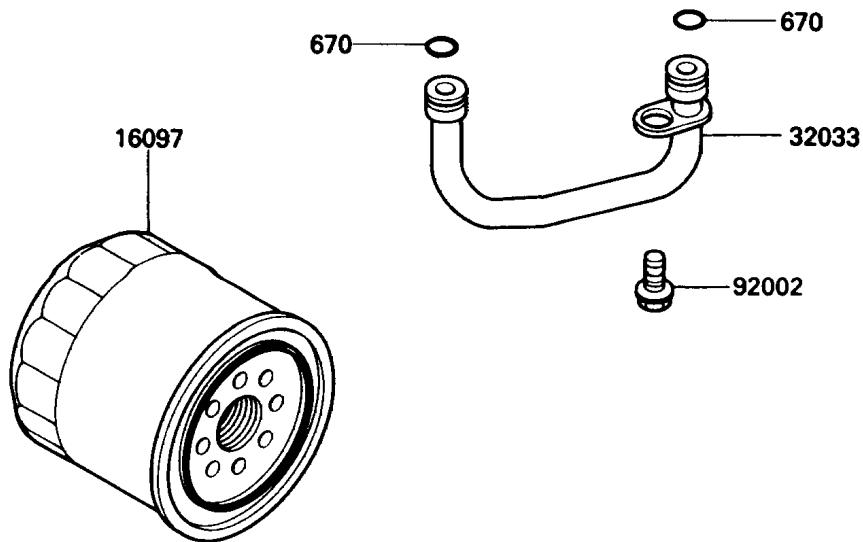

1985 454 LTD PARTS DIAGRAM

Oil Pump(EN450AE000001&NAMI.029479)

1985 454 LTD PARTS LIST

Oil Pump(EN450AE000001&NAMI.029479)

ITEM NAME	PART NUMBER	QUANTITY
SHAFT,OIL PUMP (Ref # 13107)	13107-1156	1
PUMP-ASSY-OIL (Ref # 16082)	16082-1066	1
GEAR,OIL PUMP (Ref # 16085)	16085-1143	1
FILTER-ASSY-OIL (Ref # 16097)	16097-1054	1
COVER-PUMP,OIL (Ref # 16142)	16142-1066	1
ROTOR-PUMP,OIL (Ref # 16154)	16154-1061	1
PIPE (Ref # 32033)	32033-1540	1
BOLT,6X12 (Ref # 92002)	92002-1572	1
BOLT,6X25 (Ref # 92002A)	92002-1609	3
WASHER,11.2X15X1 (Ref # 92022)	92022-311	1
PIN,4X15.8 (Ref # 92043)	92043-1054	1
SCREW-PAN-CROS,6X16 (Ref # 220)	220B0616	4
CIRCLIP-TYPE-C,11MM (Ref # 480)	480J1100	1
O RING,10MM (Ref # 670)	670B2010	2