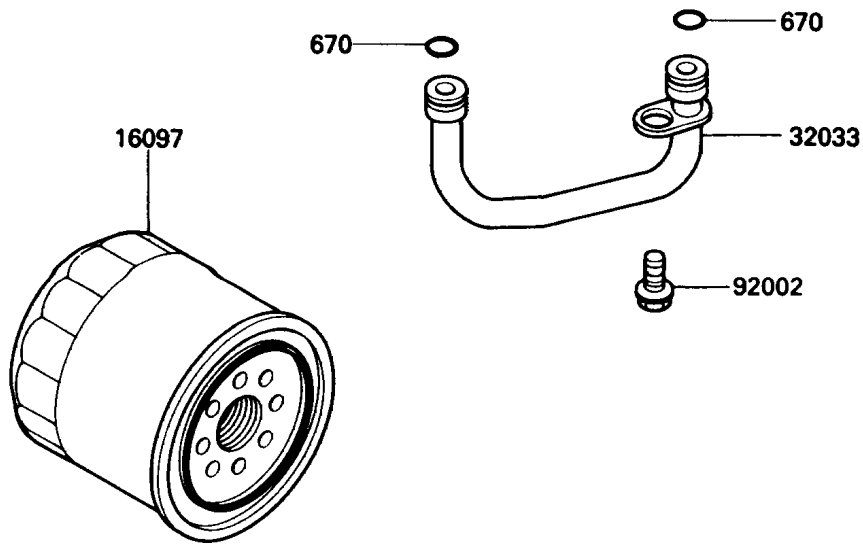

1985 454 LTD PARTS DIAGRAM

Oil Pump(EN450AE000001&NAMI.029479)

1985 454 LTD PARTS LIST

Oil Pump(EN450AE000001&NAMI.029479)

ITEM NAME	PART NUMBER	QUANTITY
SHAFT,OIL PUMP (Ref # 13107)	13107-1156	1
PUMP-ASSY-OIL (Ref # 16082)	16082-1066	1
GEAR,OIL PUMP (Ref # 16085)	16085-1143	1
FILTER-ASSY-OIL (Ref # 16097)	16097-1054	1
COVER-PUMP,OIL (Ref # 16142)	16142-1066	1
ROTOR-PUMP,OIL (Ref # 16154)	16154-1061	1
PIPE (Ref # 32033)	32033-1540	1
BOLT,6X12 (Ref # 92002)	92002-1572	1
BOLT,6X25 (Ref # 92002A)	92002-1609	3
WASHER,11.2X15X1 (Ref # 92022)	92022-311	1
PIN,4X15.8 (Ref # 92043)	92043-1054	1
SCREW-PAN-CROS,6X16 (Ref # 220)	220B0616	4
CIRCLIP-TYPE-C,11MM (Ref # 480)	480J1100	1
O RING,10MM (Ref # 670)	670B2010	2