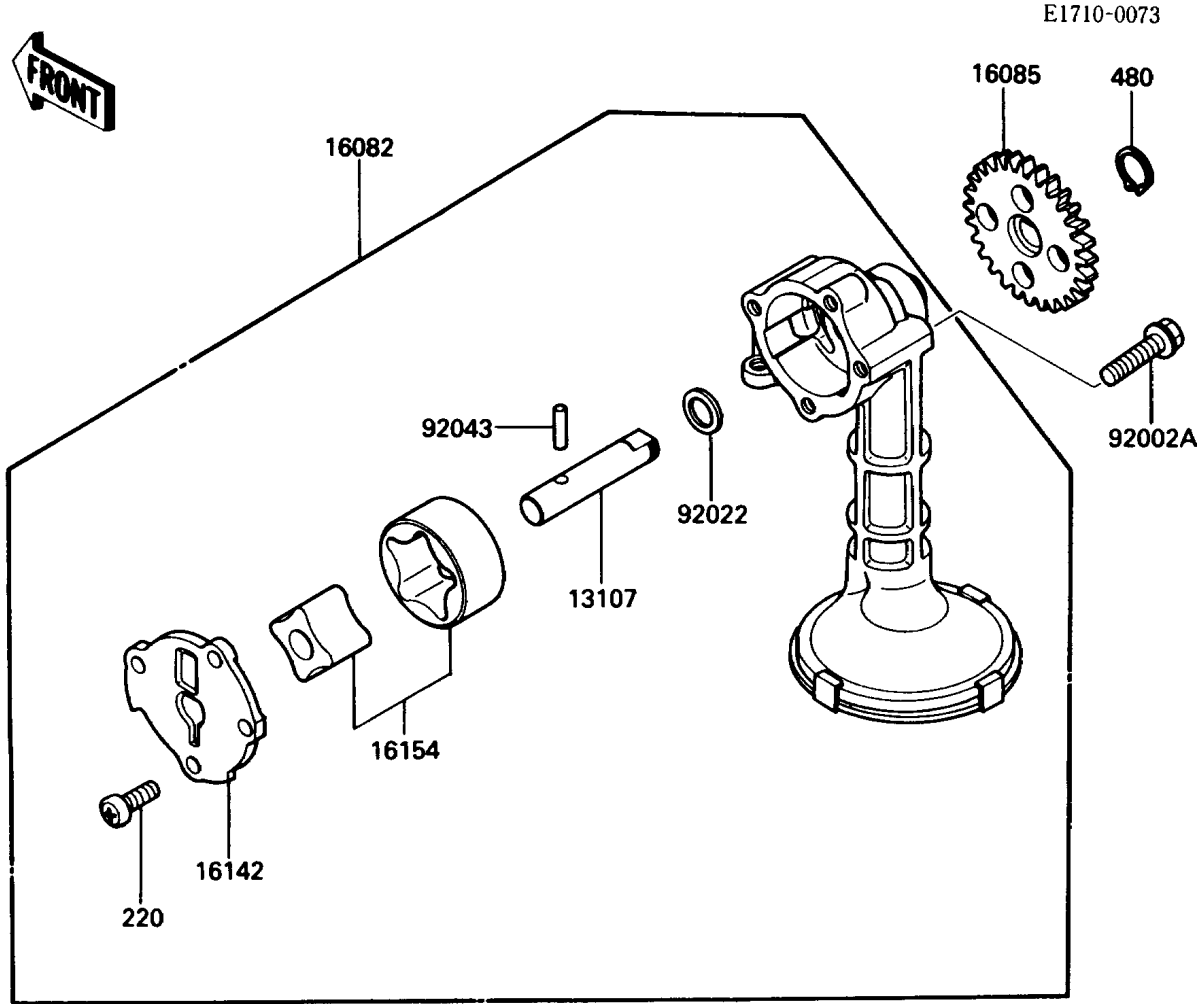

1986 454 LTD PARTS DIAGRAM

Oil Pump(EN450AE000001&NAMI.029479)

1986 454 LTD PARTS LIST

Oil Pump(EN450AE000001&NAMI.029479)

ITEM NAME	PART NUMBER	QUANTITY
SHAFT,OIL PUMP (Ref # 13107)	13107-1156	1
PUMP-ASSY-OIL (Ref # 16082)	16082-1066	1
GEAR,OIL PUMP (Ref # 16085)	16085-1143	1
FILTER-ASSY-OIL (Ref # 16097)	16097-1054	1
COVER-PUMP,OIL (Ref # 16142)	16142-1066	1
ROTOR-PUMP,OIL (Ref # 16154)	16154-1061	1
PIPE (Ref # 32033)	32033-1540	1
BOLT,6X12 (Ref # 92002)	92002-1572	1
BOLT,6X25 (Ref # 92002A)	92002-1609	3
WASHER,11.2X15X1 (Ref # 92022)	92022-311	1
PIN,4X15.8 (Ref # 92043)	92043-1054	1
SCREW-PAN-CROS,6X16 (Ref # 220)	220B0616	4
CIRCLIP-TYPE-C,11MM (Ref # 480)	480J1100	1
O RING,10MM (Ref # 670)	670B2010	2