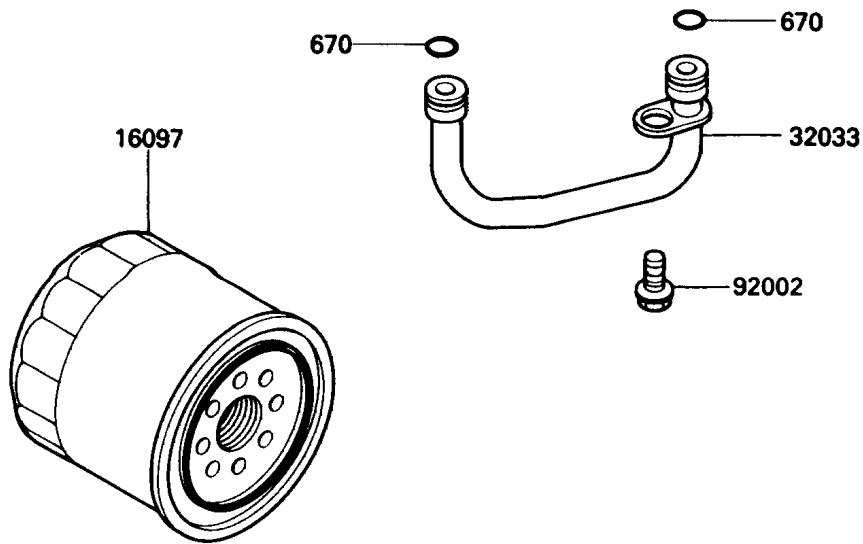

1986 454 LTD PARTS DIAGRAM

Oil Pump(EN450AE000001&NAMI.029479)

1986 454 LTD PARTS LIST

Oil Pump(EN450AE000001&NAMI.029479)

ITEM NAME	PART NUMBER	QUANTITY
SHAFT,OIL PUMP (Ref # 13107)	13107-1156	1
PUMP-ASSY-OIL (Ref # 16082)	16082-1066	1
GEAR,OIL PUMP (Ref # 16085)	16085-1143	1
FILTER-ASSY-OIL (Ref # 16097)	16097-1054	1
COVER-PUMP,OIL (Ref # 16142)	16142-1066	1
ROTOR-PUMP,OIL (Ref # 16154)	16154-1061	1
PIPE (Ref # 32033)	32033-1540	1
BOLT,6X12 (Ref # 92002)	92002-1572	1
BOLT,6X25 (Ref # 92002A)	92002-1609	3
WASHER,11.2X15X1 (Ref # 92022)	92022-311	1
PIN,4X15.8 (Ref # 92043)	92043-1054	1
SCREW-PAN-CROS,6X16 (Ref # 220)	220B0616	4
CIRCLIP-TYPE-C,11MM (Ref # 480)	480J1100	1
O RING,10MM (Ref # 670)	670B2010	2