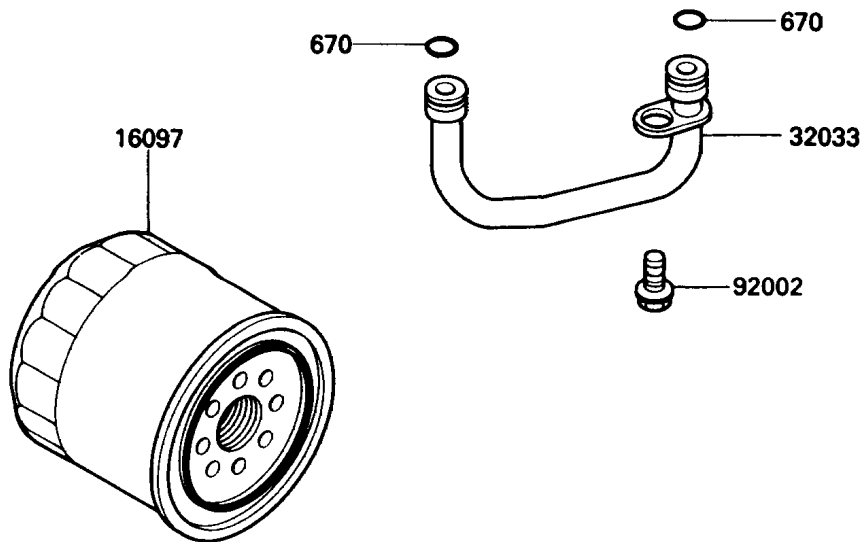

# 1987 454 LTD PARTS DIAGRAM

Oil Pump(EN450AE000001&NAMI.029479)

# 1987 454 LTD PARTS LIST

Oil Pump(EN450AE000001&NAMI.029479)

ITEM NAME	PART NUMBER	QUANTITY
SHAFT,OIL PUMP (Ref # 13107)	13107-1156	1
PUMP-ASSY-OIL (Ref # 16082)	16082-1066	1
GEAR,OIL PUMP (Ref # 16085)	16085-1143	1
FILTER-ASSY-OIL (Ref # 16097)	16097-1054	1
COVER-PUMP,OIL (Ref # 16142)	16142-1066	1
ROTOR-PUMP,OIL (Ref # 16154)	16154-1061	1
PIPE (Ref # 32033)	32033-1540	1
BOLT,6X12 (Ref # 92002)	92002-1572	1
BOLT,6X25 (Ref # 92002A)	92002-1609	3
WASHER,11.2X15X1 (Ref # 92022)	92022-311	1
PIN,4X15.8 (Ref # 92043)	92043-1054	1
SCREW-PAN-CROS,6X16 (Ref # 220)	220B0616	4
CIRCLIP-TYPE-C,11MM (Ref # 480)	480J1100	1
O RING,10MM (Ref # 670)	670B2010	2