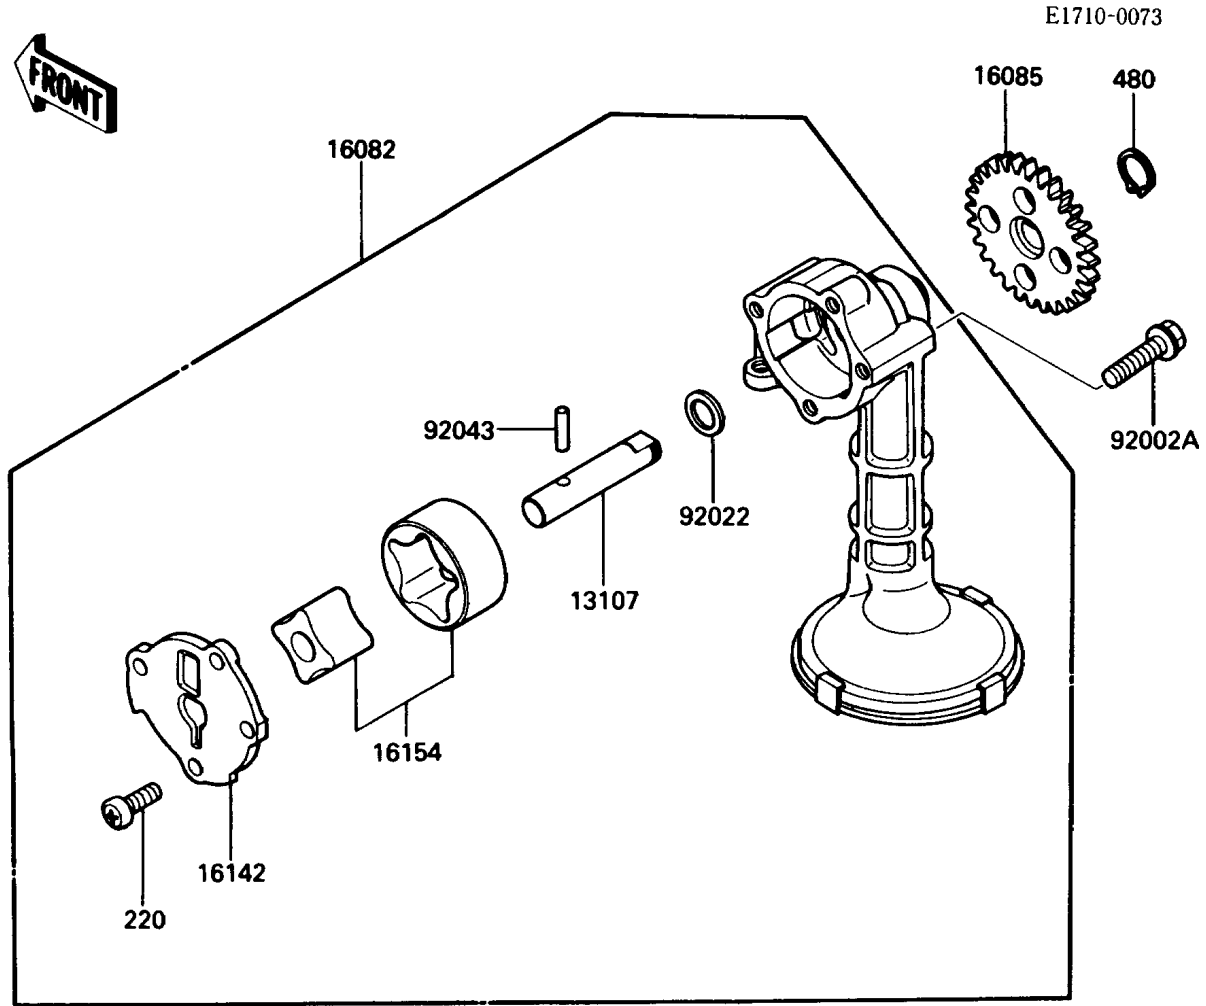

# 1987 454 LTD PARTS DIAGRAM

Oil Pump(EN450AE000001&NAMI.029479)

# 1987 454 LTD PARTS LIST

Oil Pump(EN450AE000001&NAMI.029479)

ITEM NAME	PART NUMBER	QUANTITY
SHAFT,OIL PUMP (Ref # 13107)	13107-1156	1
PUMP-ASSY-OIL (Ref # 16082)	16082-1066	1
GEAR,OIL PUMP (Ref # 16085)	16085-1143	1
FILTER-ASSY-OIL (Ref # 16097)	16097-1054	1
COVER-PUMP,OIL (Ref # 16142)	16142-1066	1
ROTOR-PUMP,OIL (Ref # 16154)	16154-1061	1
PIPE (Ref # 32033)	32033-1540	1
BOLT,6X12 (Ref # 92002)	92002-1572	1
BOLT,6X25 (Ref # 92002A)	92002-1609	3
WASHER,11.2X15X1 (Ref # 92022)	92022-311	1
PIN,4X15.8 (Ref # 92043)	92043-1054	1
SCREW-PAN-CROS,6X16 (Ref # 220)	220B0616	4
CIRCLIP-TYPE-C,11MM (Ref # 480)	480J1100	1
O RING,10MM (Ref # 670)	670B2010	2