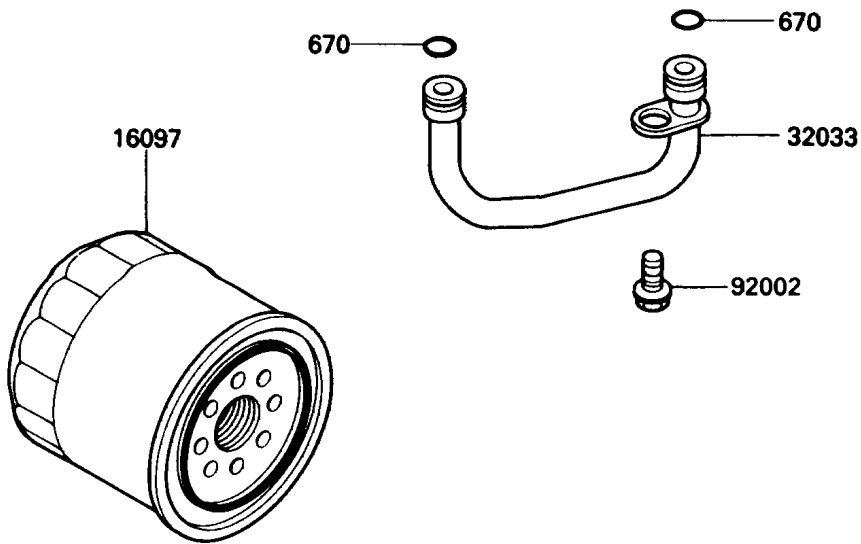

1987 454 LTD PARTS DIAGRAM

Oil Pump(EN450AE000001&NAMI.029479)

1987 454 LTD PARTS LIST

Oil Pump(EN450AE000001&NAMI.029479)

ITEM NAME	PART NUMBER	QUANTITY
SHAFT,OIL PUMP (Ref # 13107)	13107-1156	1
PUMP-ASSY-OIL (Ref # 16082)	16082-1066	1
GEAR,OIL PUMP (Ref # 16085)	16085-1143	1
FILTER-ASSY-OIL (Ref # 16097)	16097-1054	1
COVER-PUMP,OIL (Ref # 16142)	16142-1066	1
ROTOR-PUMP,OIL (Ref # 16154)	16154-1061	1
PIPE (Ref # 32033)	32033-1540	1
BOLT,6X12 (Ref # 92002)	92002-1572	1
BOLT,6X25 (Ref # 92002A)	92002-1609	3
WASHER,11.2X15X1 (Ref # 92022)	92022-311	1
PIN,4X15.8 (Ref # 92043)	92043-1054	1
SCREW-PAN-CROS,6X16 (Ref # 220)	220B0616	4
CIRCLIP-TYPE-C,11MM (Ref # 480)	480J1100	1
O RING,10MM (Ref # 670)	670B2010	2