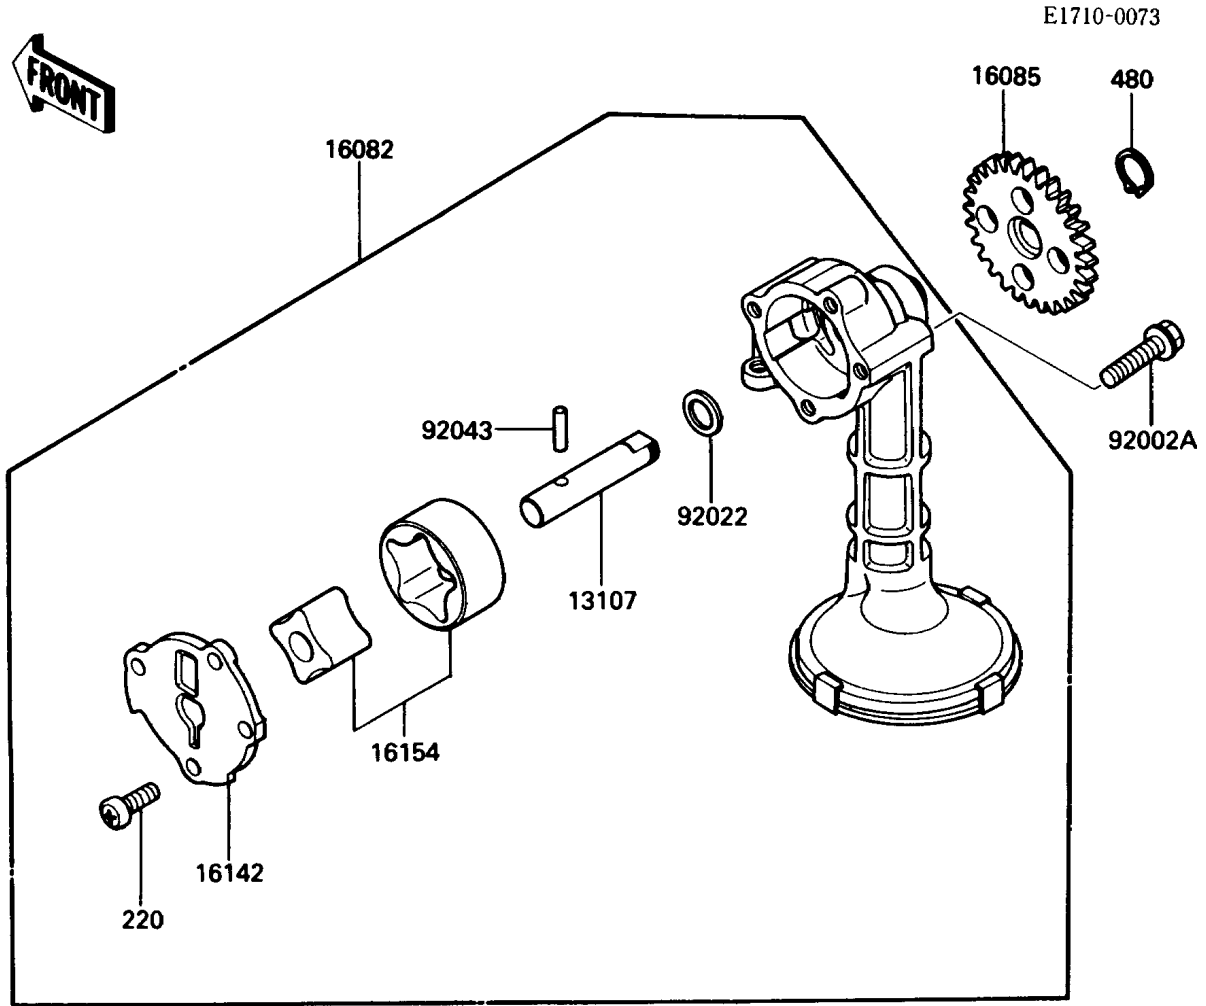

1987 454 LTD PARTS DIAGRAM

Oil Pump(EN450AE000001&NAMI.029479)

1987 454 LTD PARTS LIST

Oil Pump(EN450AE000001&NAMI.029479)

ITEM NAME	PART NUMBER	QUANTITY
SHAFT,OIL PUMP (Ref # 13107)	13107-1156	1
PUMP-ASSY-OIL (Ref # 16082)	16082-1066	1
GEAR,OIL PUMP (Ref # 16085)	16085-1143	1
FILTER-ASSY-OIL (Ref # 16097)	16097-1054	1
COVER-PUMP,OIL (Ref # 16142)	16142-1066	1
ROTOR-PUMP,OIL (Ref # 16154)	16154-1061	1
PIPE (Ref # 32033)	32033-1540	1
BOLT,6X12 (Ref # 92002)	92002-1572	1
BOLT,6X25 (Ref # 92002A)	92002-1609	3
WASHER,11.2X15X1 (Ref # 92022)	92022-311	1
PIN,4X15.8 (Ref # 92043)	92043-1054	1
SCREW-PAN-CROS,6X16 (Ref # 220)	220B0616	4
CIRCLIP-TYPE-C,11MM (Ref # 480)	480J1100	1
O RING,10MM (Ref # 670)	670B2010	2