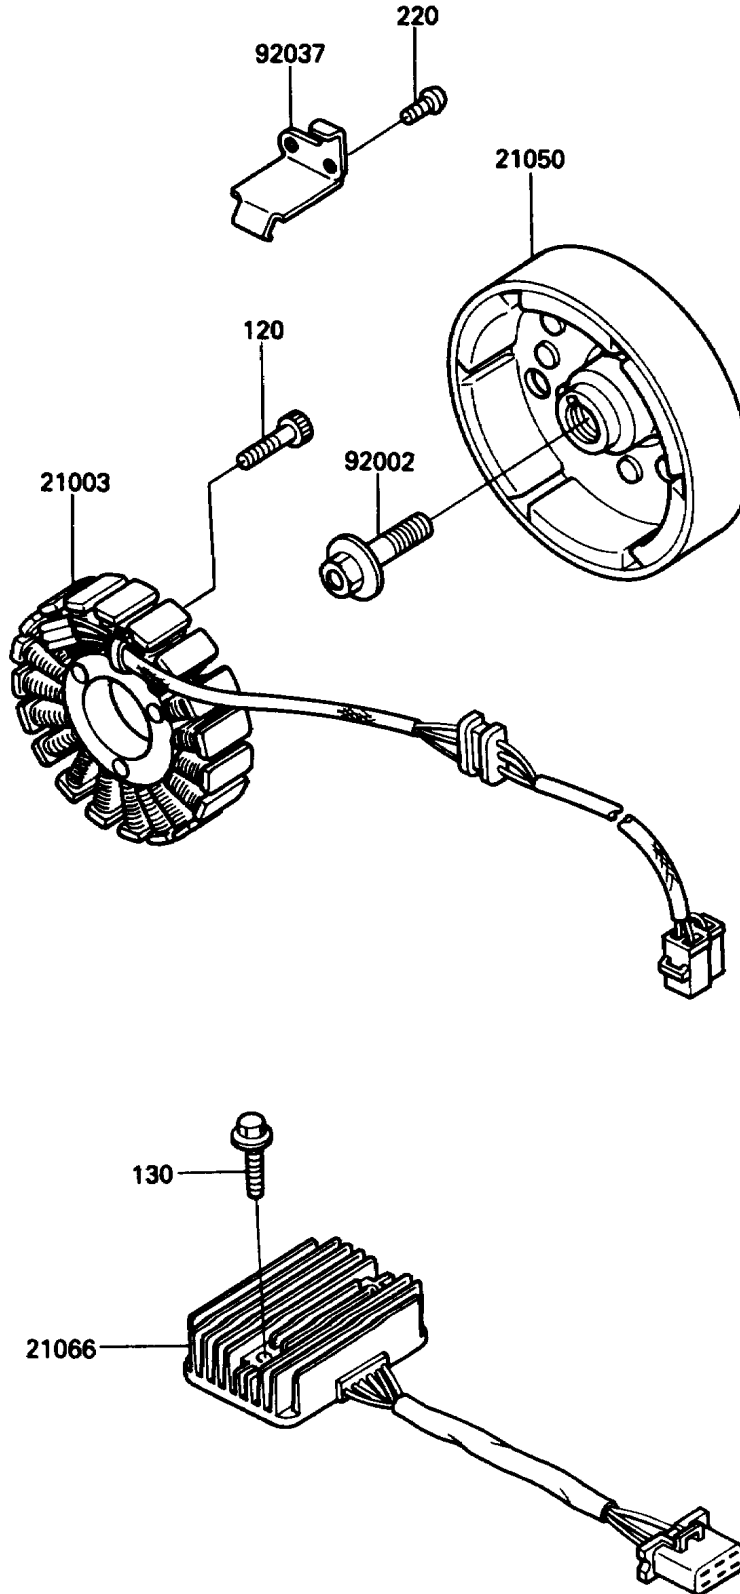

1985 454 LTD PARTS DIAGRAM

Generator

E1810-0134

1985 454 LTD PARTS LIST

Generator

ITEM NAME	PART NUMBER	QUANTITY
STATOR (Ref # 21003)	21003-1123	1
FLYWHEEL (Ref # 21050)	21050-1110	1
REGULATOR-VOLTAGE (Ref # 21066)	21066-1030	1
BOLT,FLANGED,10X36 (Ref # 92002)	92002-1457	1
CLAMP,GENERATOR LEAD (Ref # 92037)	92037-1630	1
BOLT-SOCKET,6X25 (Ref # 120)	120P0625	3
BOLT-FLANGED,6X25 (Ref # 130)	130B0625	2
SCREW-PAN-CROS (Ref # 220)	220B0510	2