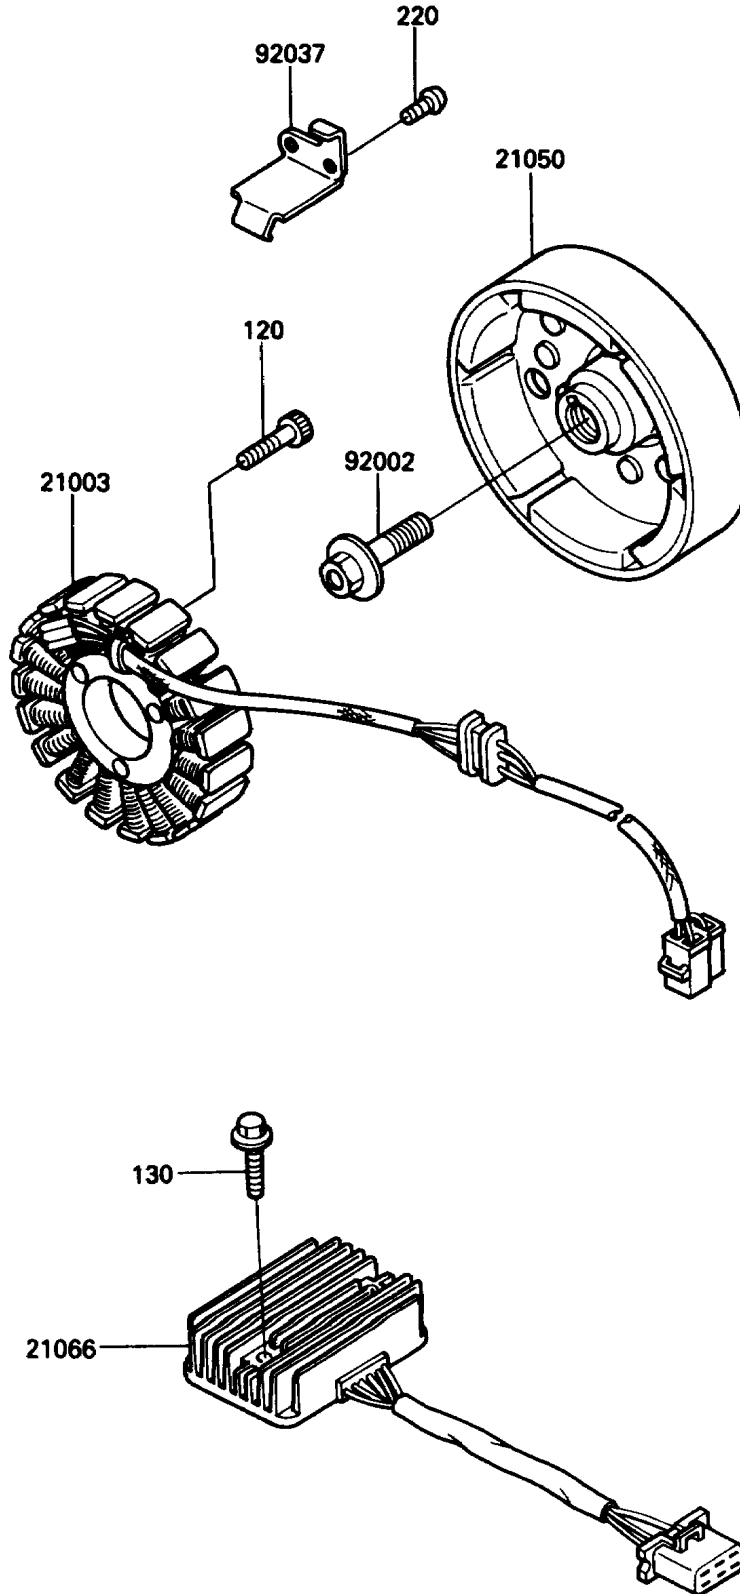

# 1986 454 LTD PARTS DIAGRAM

Generator

E1810-0134

# 1986 454 LTD PARTS LIST

## Generator

ITEM NAME	PART NUMBER	QUANTITY
STATOR (Ref # 21003)	21003-1123	1
FLYWHEEL (Ref # 21050)	21050-1110	1
REGULATOR-VOLTAGE (Ref # 21066)	21066-1030	1
BOLT,FLANGED,10X36 (Ref # 92002)	92002-1457	1
CLAMP,GENERATOR LEAD (Ref # 92037)	92037-1630	1
BOLT-SOCKET,6X25 (Ref # 120)	120P0625	3
BOLT-FLANGED,6X25 (Ref # 130)	130B0625	2
SCREW-PAN-CROS (Ref # 220)	220B0510	2