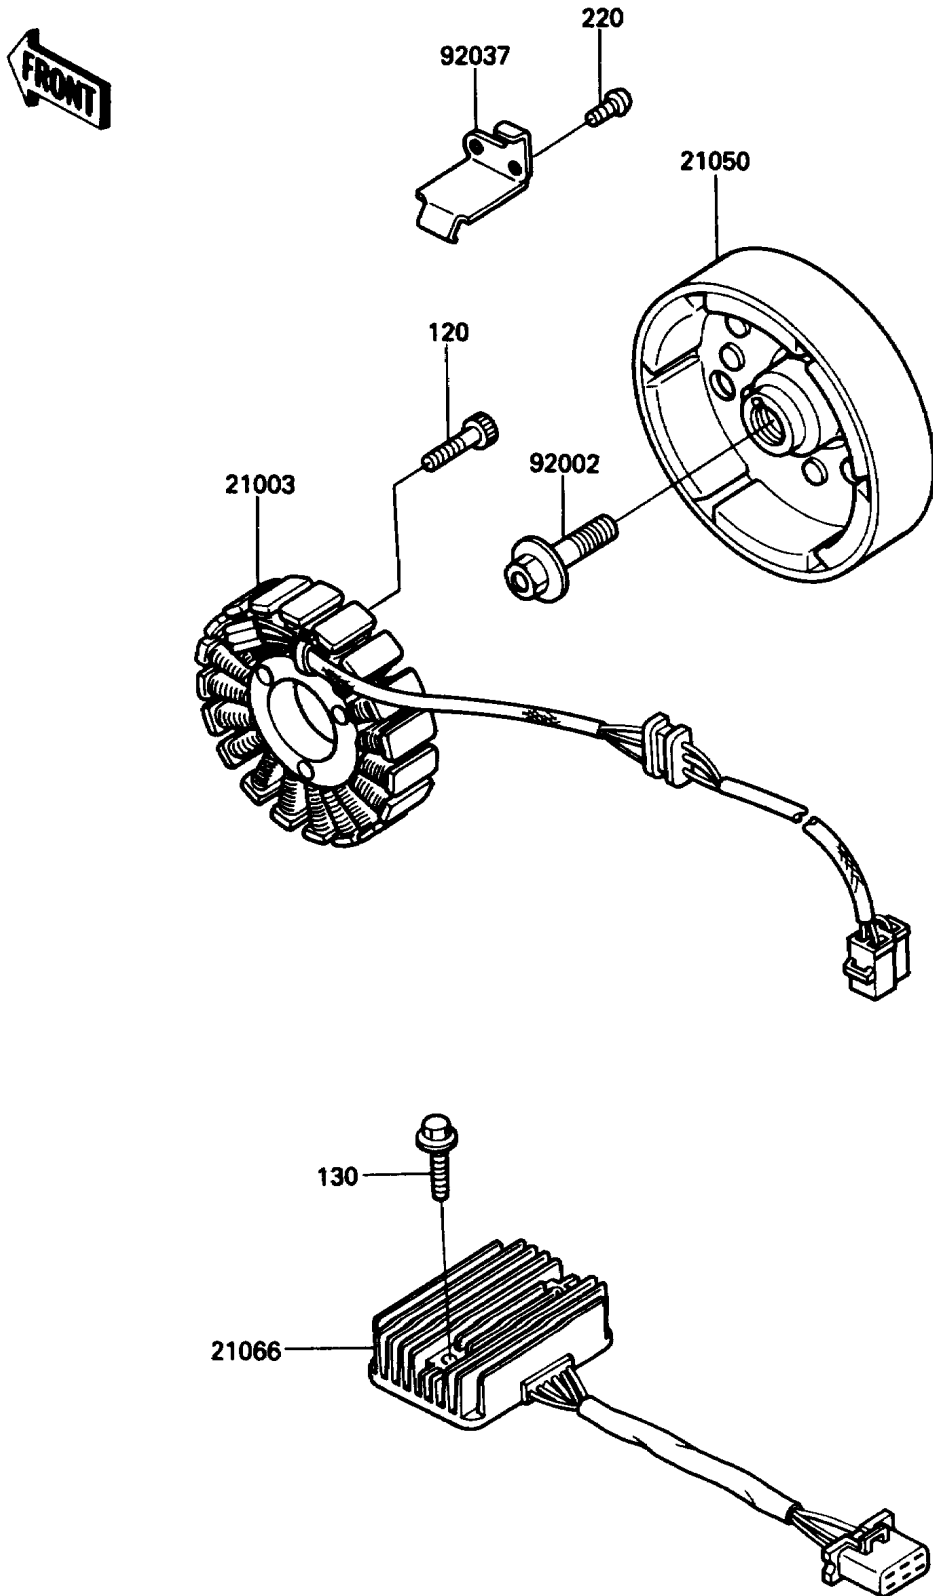

# 1987 454 LTD PARTS DIAGRAM

Generator

E1810-0134

# 1987 454 LTD PARTS LIST

## Generator

ITEM NAME	PART NUMBER	QUANTITY
STATOR (Ref # 21003)	21003-1123	1
FLYWHEEL (Ref # 21050)	21050-1110	1
REGULATOR-VOLTAGE (Ref # 21066)	21066-1030	1
BOLT,FLANGED,10X36 (Ref # 92002)	92002-1457	1
CLAMP,GENERATOR LEAD (Ref # 92037)	92037-1630	1
BOLT-SOCKET,6X25 (Ref # 120)	120P0625	3
BOLT-FLANGED,6X25 (Ref # 130)	130B0625	2
SCREW-PAN-CROS (Ref # 220)	220B0510	2