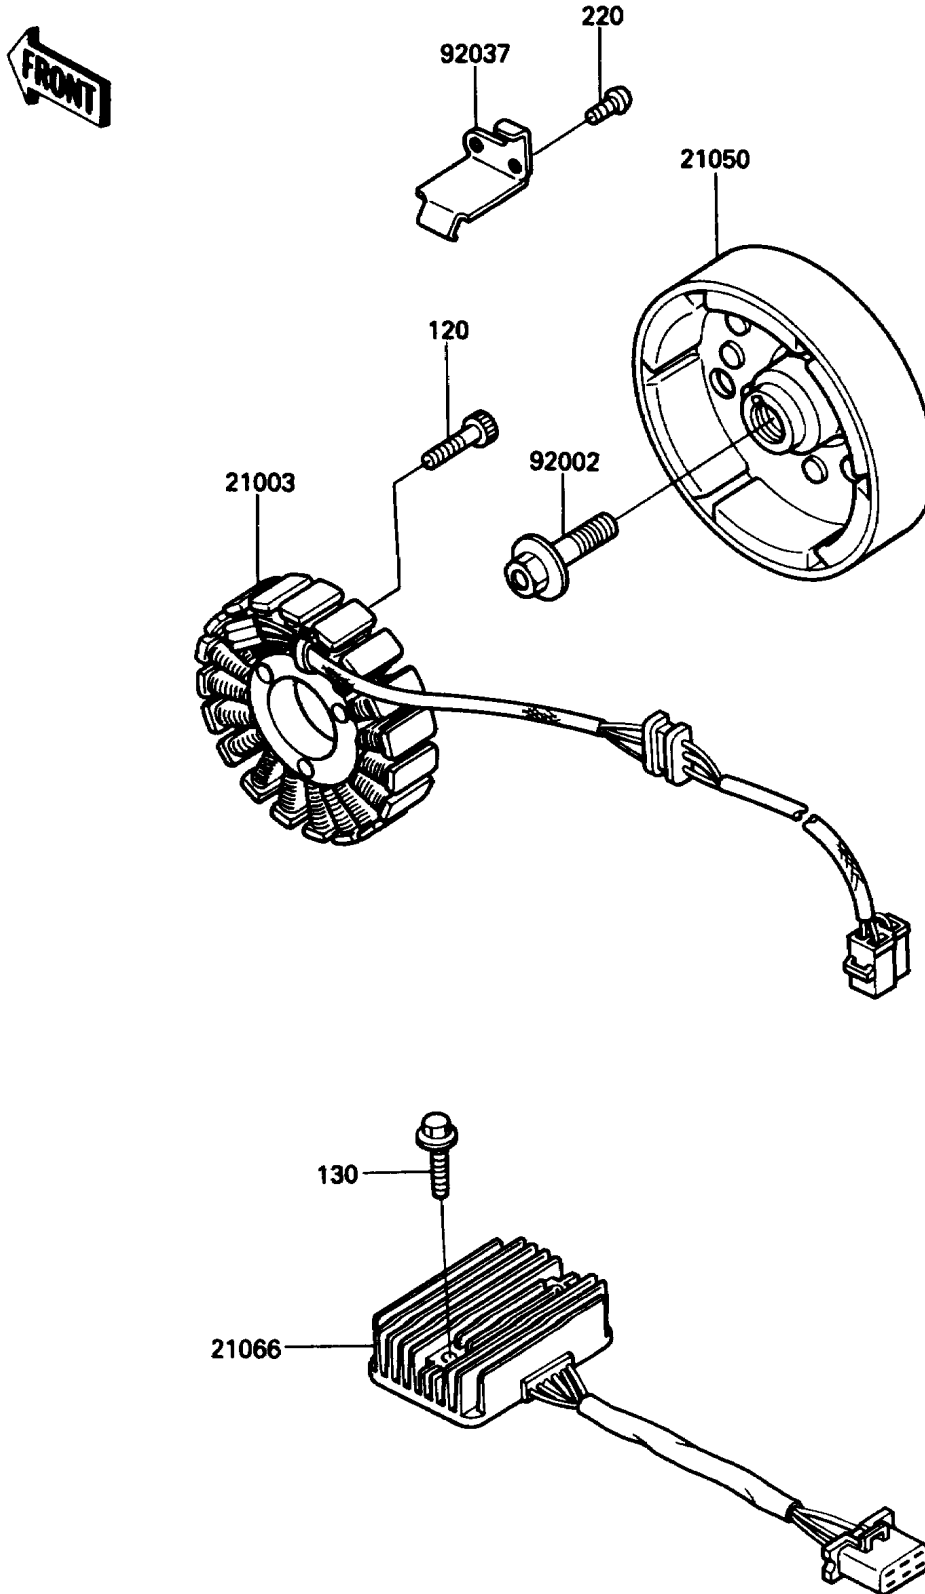

# 1988 454 LTD PARTS DIAGRAM

Generator

E1810-0134

# 1988 454 LTD PARTS LIST

## Generator

ITEM NAME	PART NUMBER	QUANTITY
STATOR (Ref # 21003)	21003-1123	1
FLYWHEEL (Ref # 21050)	21050-1110	1
REGULATOR-VOLTAGE (Ref # 21066)	21066-1030	1
BOLT,FLANGED,10X36 (Ref # 92002)	92002-1457	1
CLAMP,GENERATOR LEAD (Ref # 92037)	92037-1630	1
BOLT-SOCKET,6X25 (Ref # 120)	120P0625	3
BOLT-FLANGED,6X25 (Ref # 130)	130B0625	2
SCREW-PAN-CROS (Ref # 220)	220B0510	2