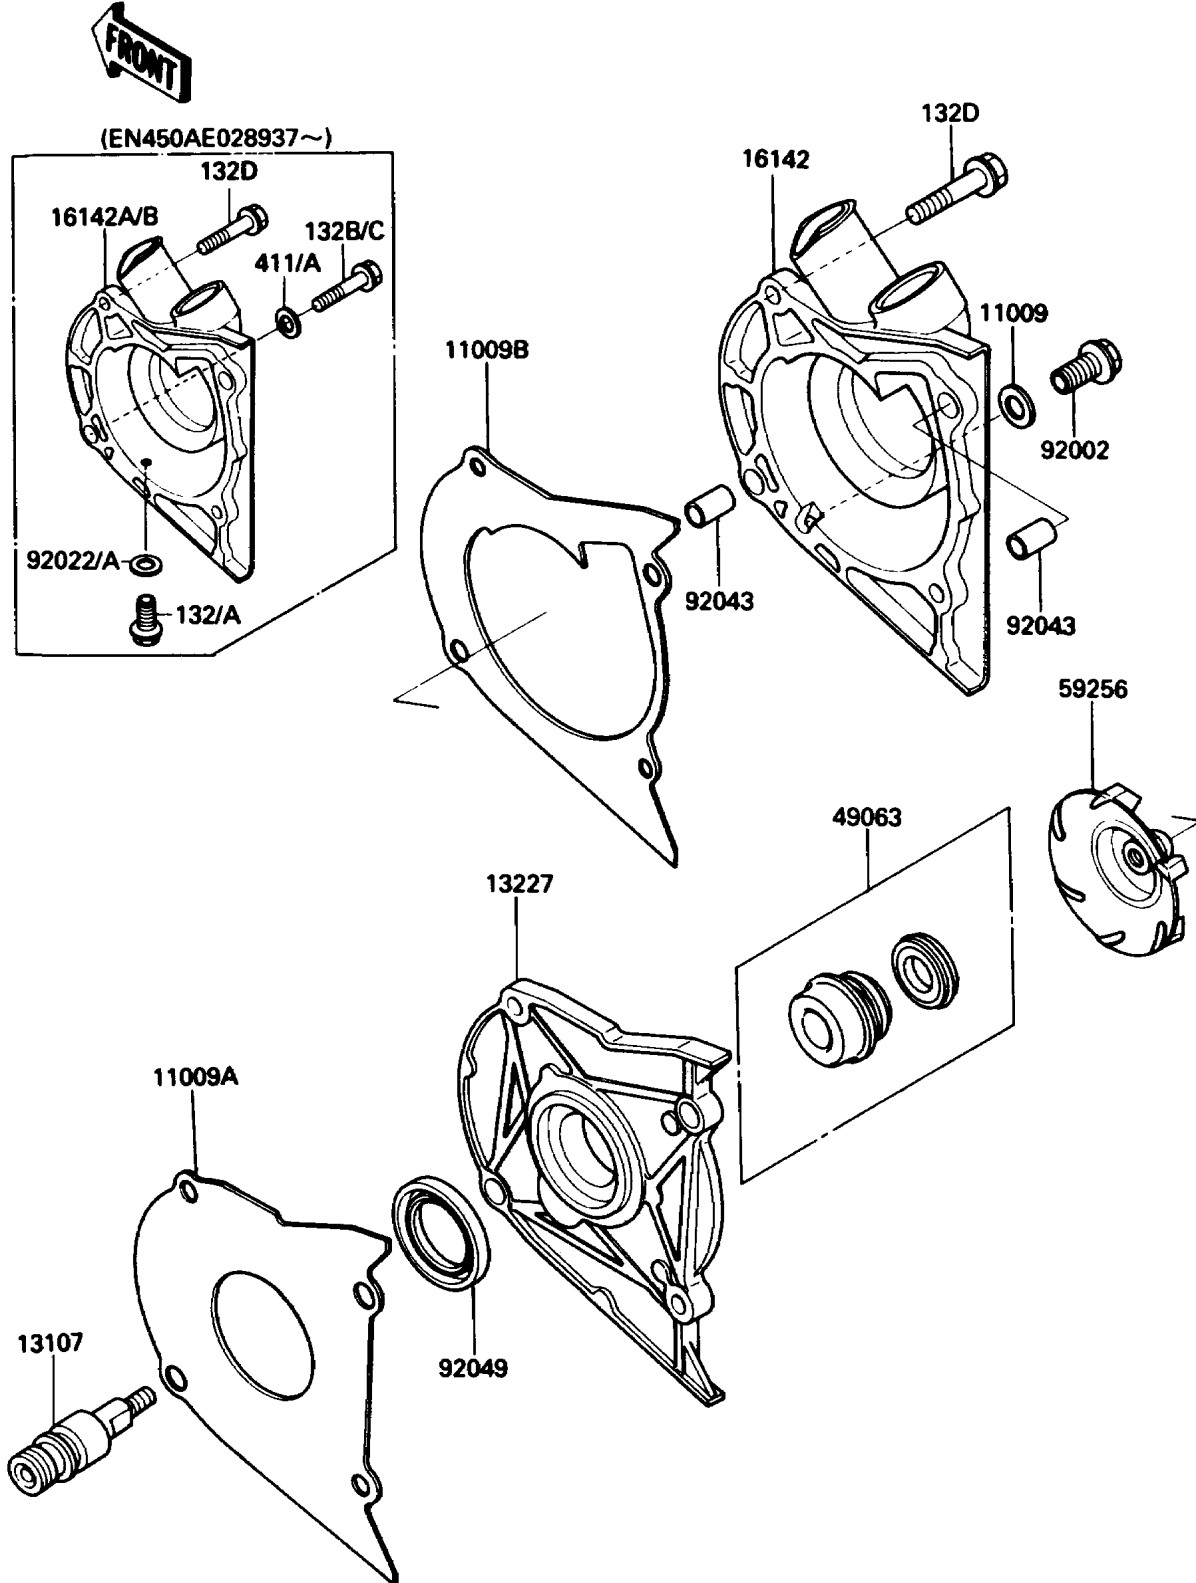

1987 454 LTD PARTS DIAGRAM

Water Pump

E 3031

1987 454 LTD PARTS LIST

Water Pump

ITEM NAME	PART NUMBER	QUANTITY
GASKET,OIL PIPE,8.2X14X1.0 (Ref # 11009)	11009-1344	1
GASKET,PUMP HOUSING (Ref # 11009A)	11009-1491	1
GASKET,PUMP COVER (Ref # 11009B)	11009-1492	1
SHAFT,IMPELLER (Ref # 13107)	13107-1203	1
HOUSING,WATER PUMP (Ref # 13227)	13227-1055	1
COVER-PUMP (Ref # 16142)	16142-1062	1
COVER-PUMP (Ref # 16142B)	16142-1079	1
SEAL-MECHANICAL (Ref # 49063)	49063-1054	1
IMPELLER (Ref # 59256)	59256-1060	1
BOLT,BANJO,8X14 (Ref # 92002)	92002-1538	1
WASHER,6.2X11X1 (Ref # 92022A)	92022-304	1
PIN,6.2X8X14 (Ref # 92043)	92043-1263	2
SEAL-OIL,SC12365 (Ref # 92049)	92049-1215	1
BOLT-FLANGED-SMALL (Ref # 132A)	132E0612	1
BOLT-FLANGED-SMALL (Ref # 132C)	132E0630	1
BOLT-FLANGED-SMALL (Ref # 132D)	132E0635	4
WASHER-PLAIN,6MM (Ref # 411A)	411B0600	1