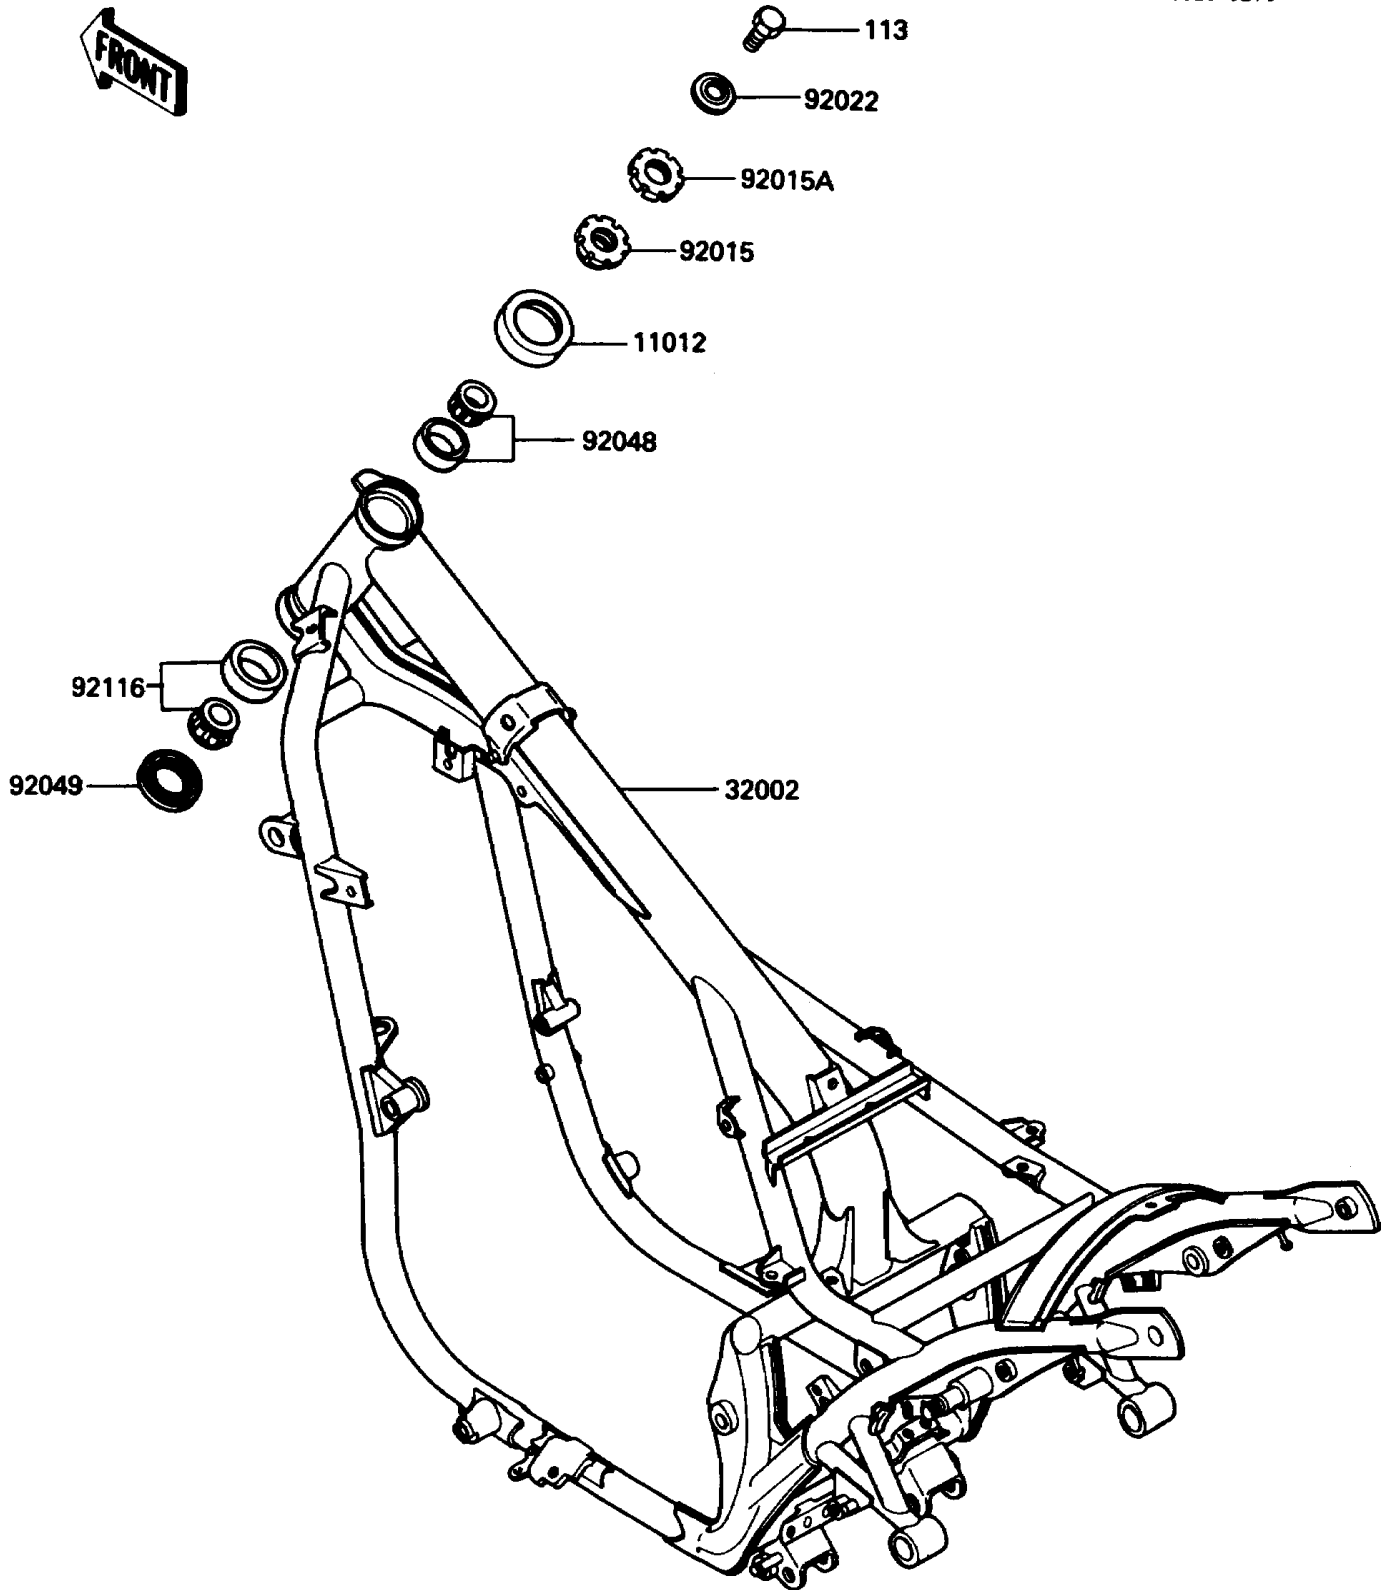

# 1985 454 LTD PARTS DIAGRAM

Frame

F2120-0270

# 1985 454 LTD PARTS LIST

## Frame

ITEM NAME	PART NUMBER	QUANTITY
CAP,STEERING STEM (Ref # 11012)	46098-017	1
FRAME-COMP (Ref # 32002)	32002-1828	1
NUT,25MM,T=10 (Ref # 92015)	92015-1377	1
NUT,25MM,T=6 (Ref # 92015A)	92015-1378	1
WASHER (Ref # 92022)	92022-1229	1
RACE,ROLLER,32005JR RS (Ref # 92048)	92047-017	1
SEAL-OIL,XMHE36X52X4J (Ref # 92049)	92049-1162	1
BEARING-ROLLER,HR320/28XJ (Ref # 92116)	92116-1009	1
BOLT-SMALL-FINE,14X25 (Ref # 113)	113G1425	1