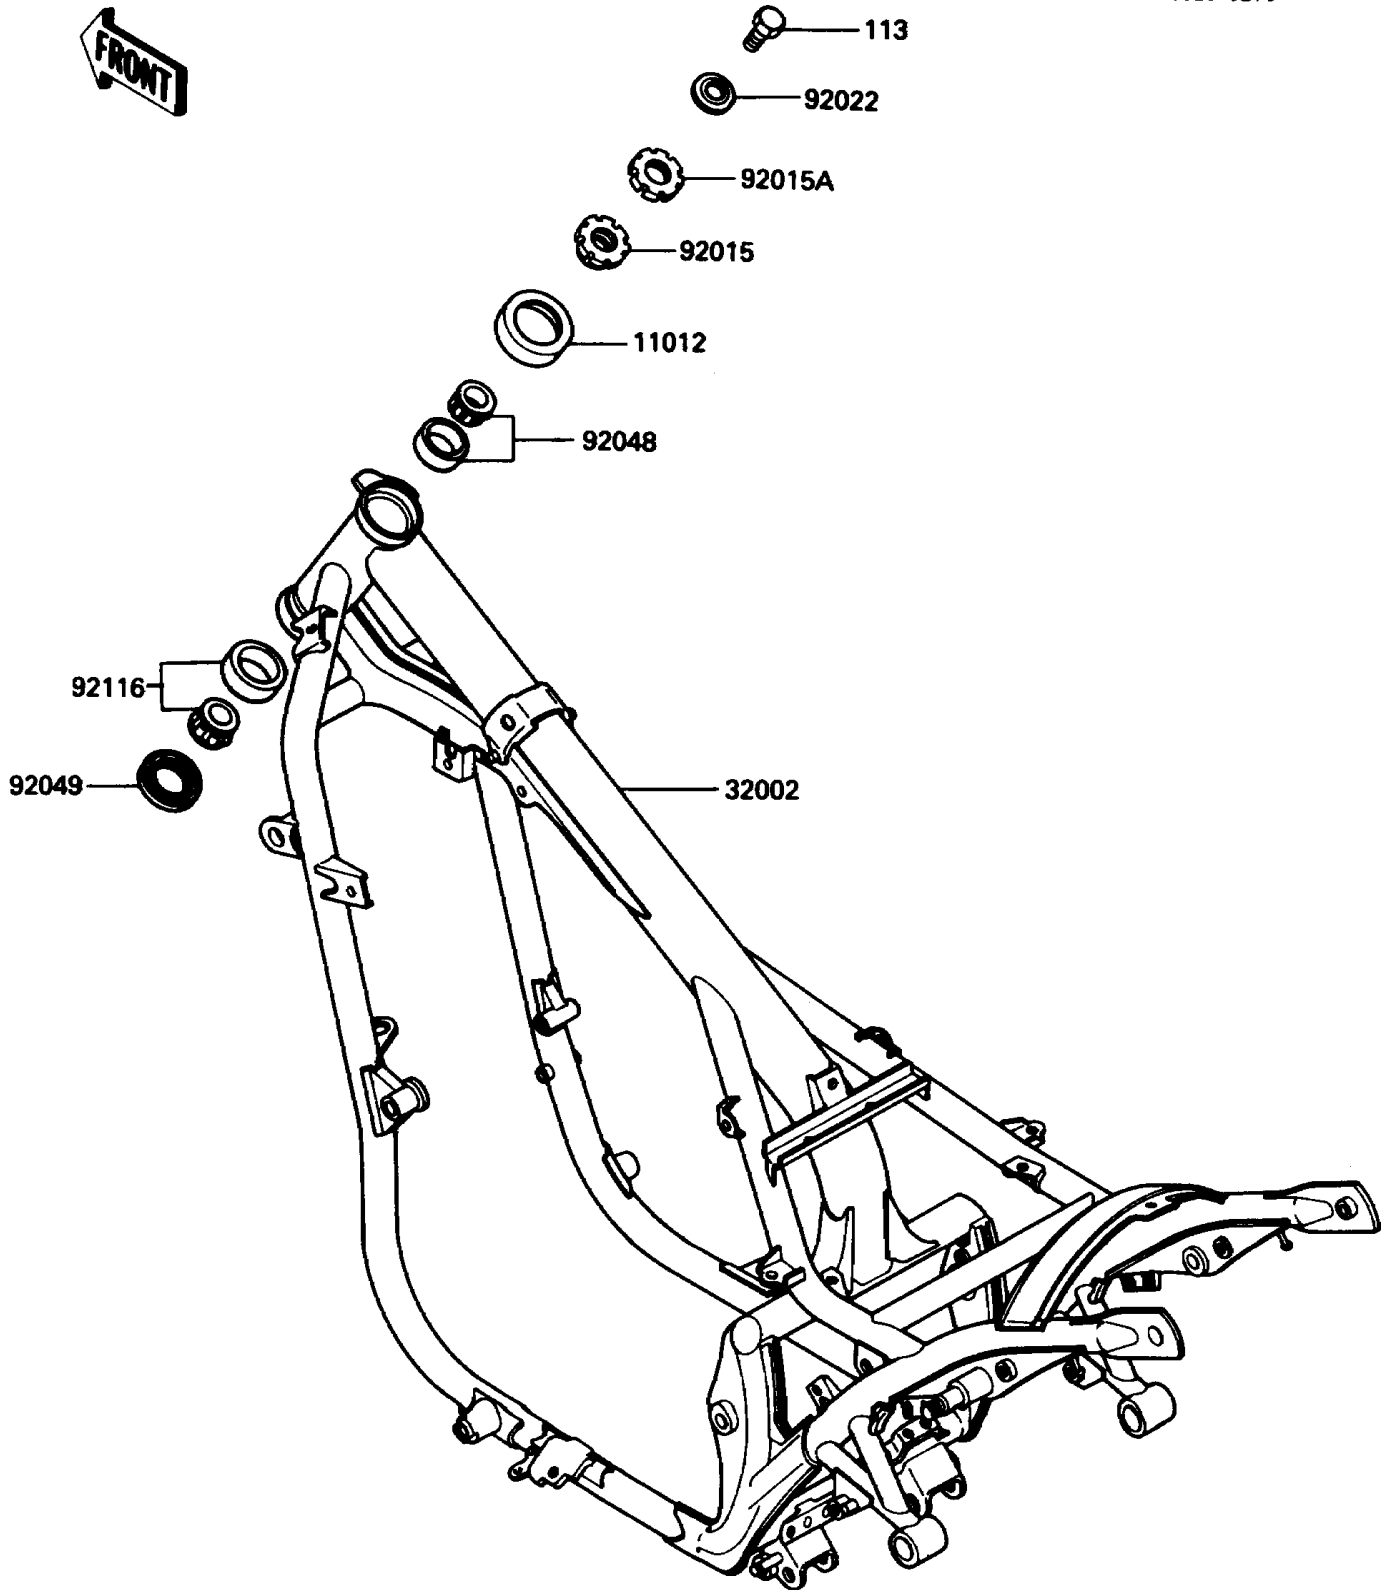

1986 454 LTD PARTS DIAGRAM

Frame

F2120-0270

1986 454 LTD PARTS LIST

Frame

ITEM NAME	PART NUMBER	QUANTITY
CAP,STEERING STEM (Ref # 11012)	46098-017	1
FRAME-COMP (Ref # 32002)	32002-1828	1
NUT,25MM,T=10 (Ref # 92015)	92015-1377	1
NUT,25MM,T=6 (Ref # 92015A)	92015-1378	1
WASHER (Ref # 92022)	92022-1229	1
RACE,ROLLER,32005JR RS (Ref # 92048)	92047-017	1
SEAL-OIL,XMHE36X52X4J (Ref # 92049)	92049-1162	1
BEARING-ROLLER,HR320/28XJ (Ref # 92116)	92116-1009	1
BOLT-SMALL-FINE,14X25 (Ref # 113)	113G1425	1