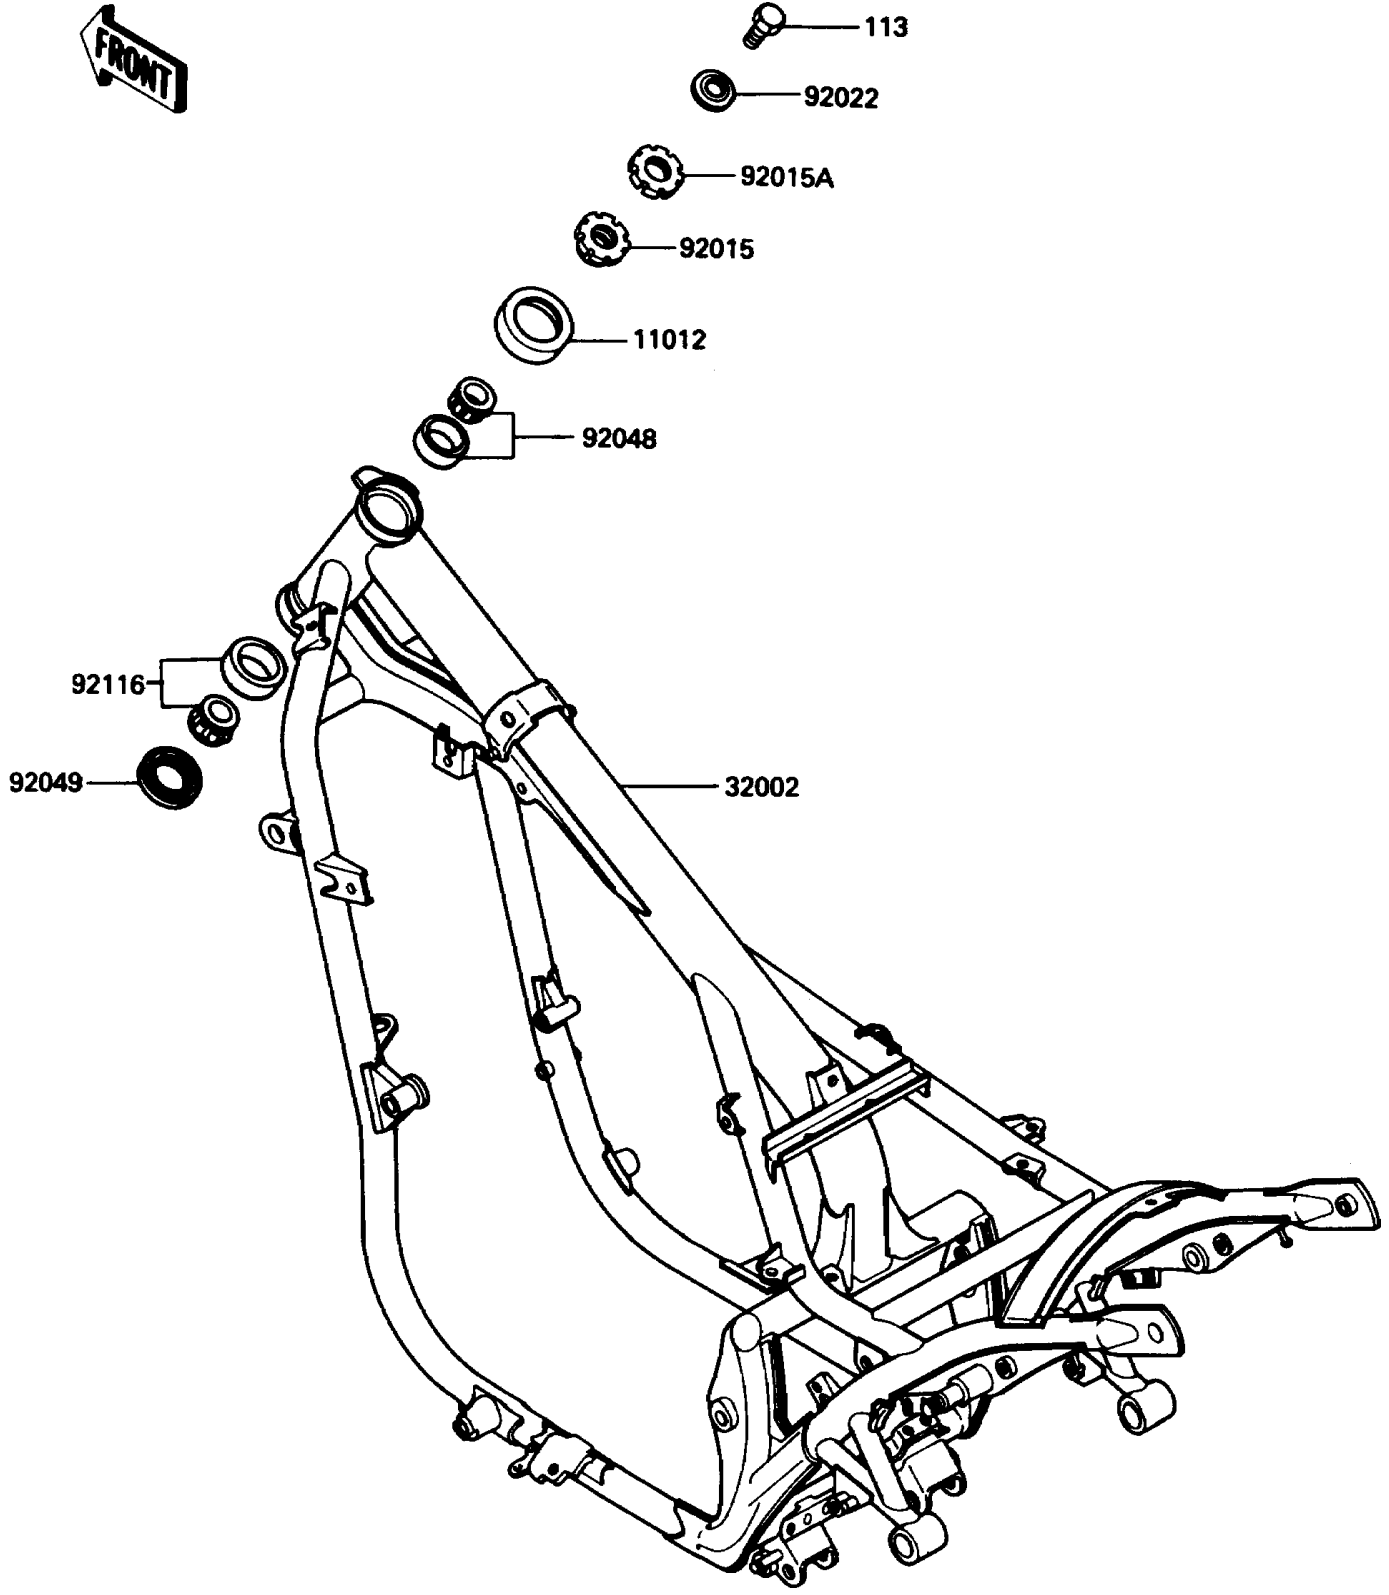

1987 454 LTD PARTS DIAGRAM

Frame

F2120-0270

1987 454 LTD PARTS LIST

Frame

ITEM NAME	PART NUMBER	QUANTITY
CAP,STEERING STEM (Ref # 11012)	46098-017	1
FRAME-COMP (Ref # 32002)	32002-1828	1
NUT,25MM,T=10 (Ref # 92015)	92015-1377	1
NUT,25MM,T=6 (Ref # 92015A)	92015-1378	1
WASHER (Ref # 92022)	92022-1229	1
RACE,ROLLER,32005JR RS (Ref # 92048)	92047-017	1
SEAL-OIL,XMHE36X52X4J (Ref # 92049)	92049-1162	1
BEARING-ROLLER,HR320/28XJ (Ref # 92116)	92116-1009	1
BOLT-SMALL-FINE,14X25 (Ref # 113)	113G1425	1