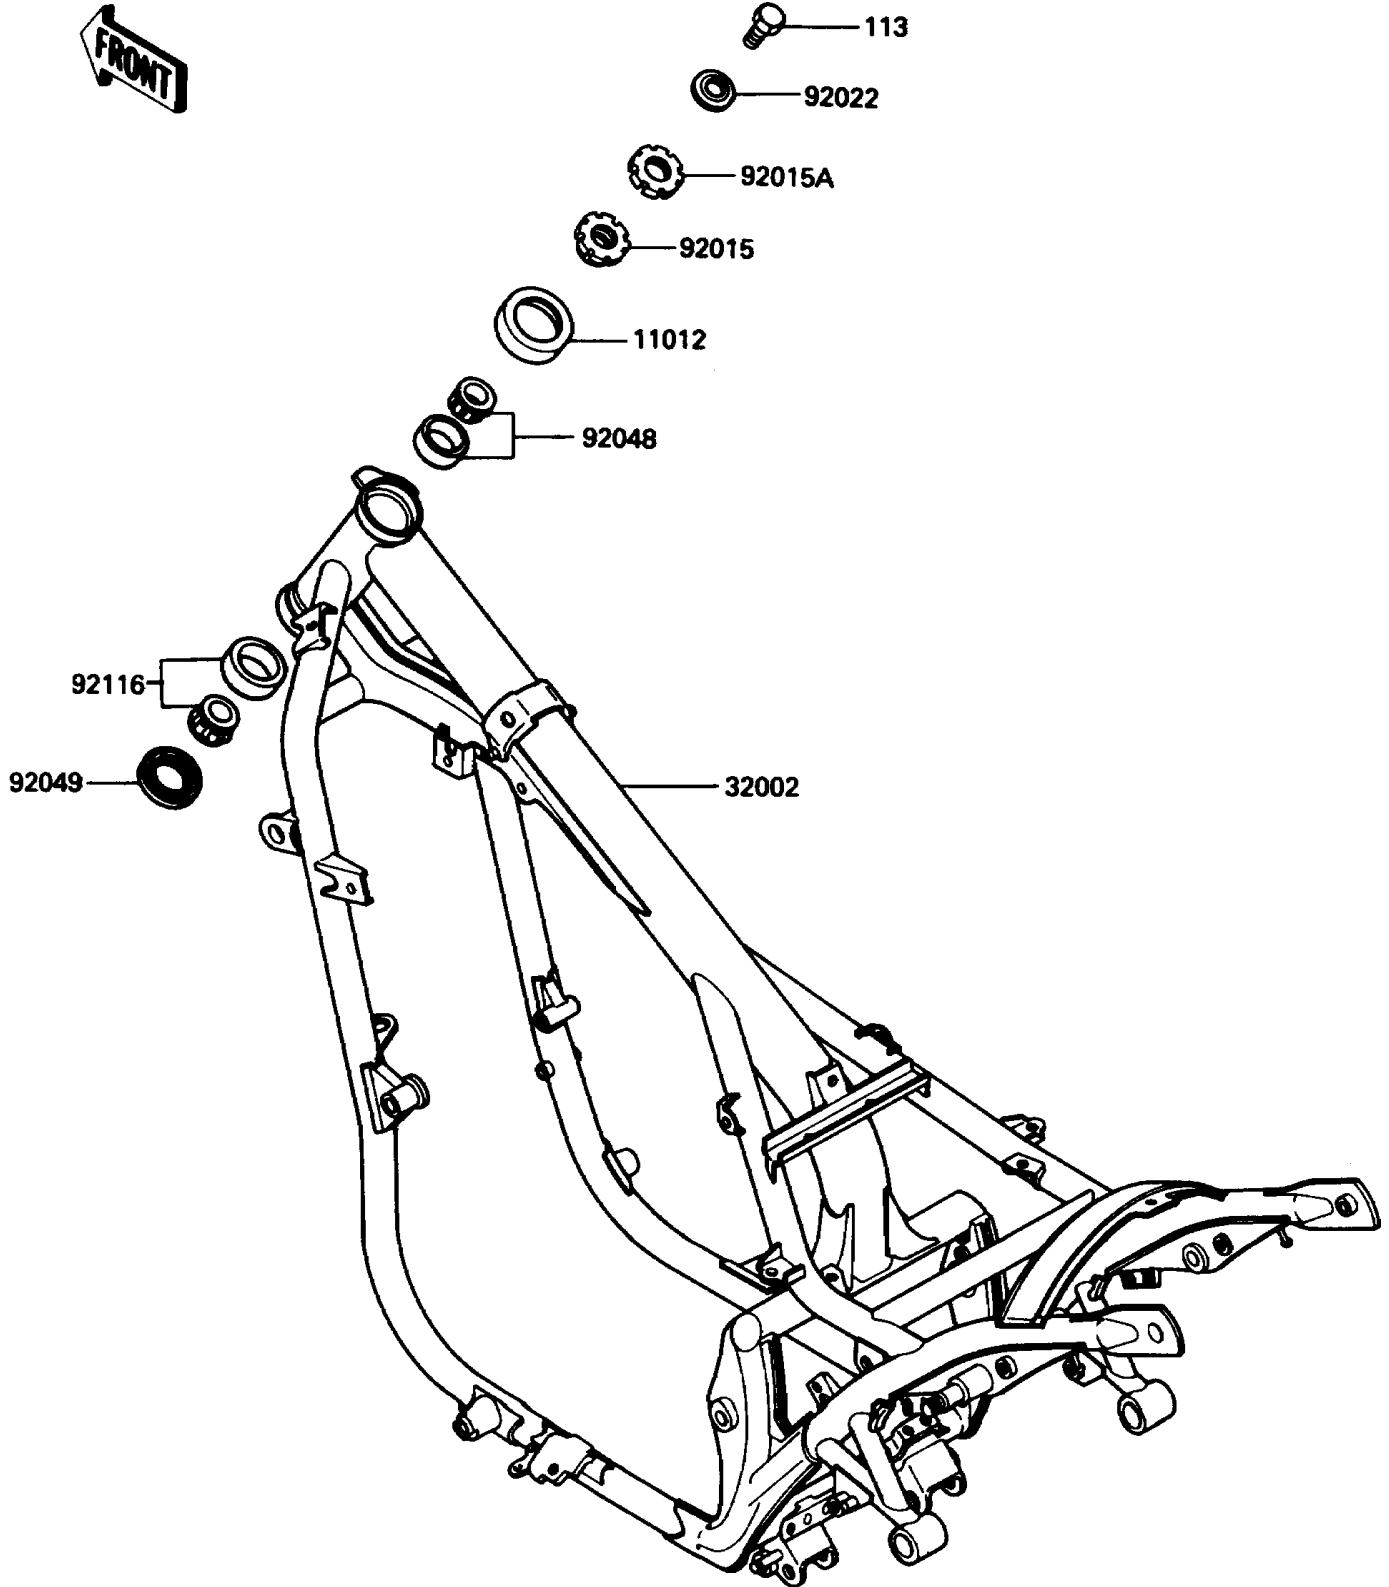

1989 454 LTD PARTS DIAGRAM

Frame

F2120-0270

1989 454 LTD PARTS LIST

Frame

| ITEM NAME | PART NUMBER | QUANTITY |
|-----------------------------------------|-------------|----------|
| CAP,STEERING STEM (Ref # 11012) | 46098-017 | 1 |
| FRAME-COMP (Ref # 32002) | 32002-1828 | 1 |
| NUT,25MM,T=10 (Ref # 92015) | 92015-1377 | 1 |
| NUT,25MM,T=6 (Ref # 92015A) | 92015-1378 | 1 |
| WASHER (Ref # 92022) | 92022-1229 | 1 |
| RACE,ROLLER,32005JR RS (Ref # 92048) | 92047-017 | 1 |
| SEAL-OIL,XMHE36X52X4J (Ref # 92049) | 92049-1162 | 1 |
| BEARING-ROLLER,HR320/28XJ (Ref # 92116) | 92116-1009 | 1 |
| BOLT-SMALL-FINE,14X25 (Ref # 113) | 113G1425 | 1 |