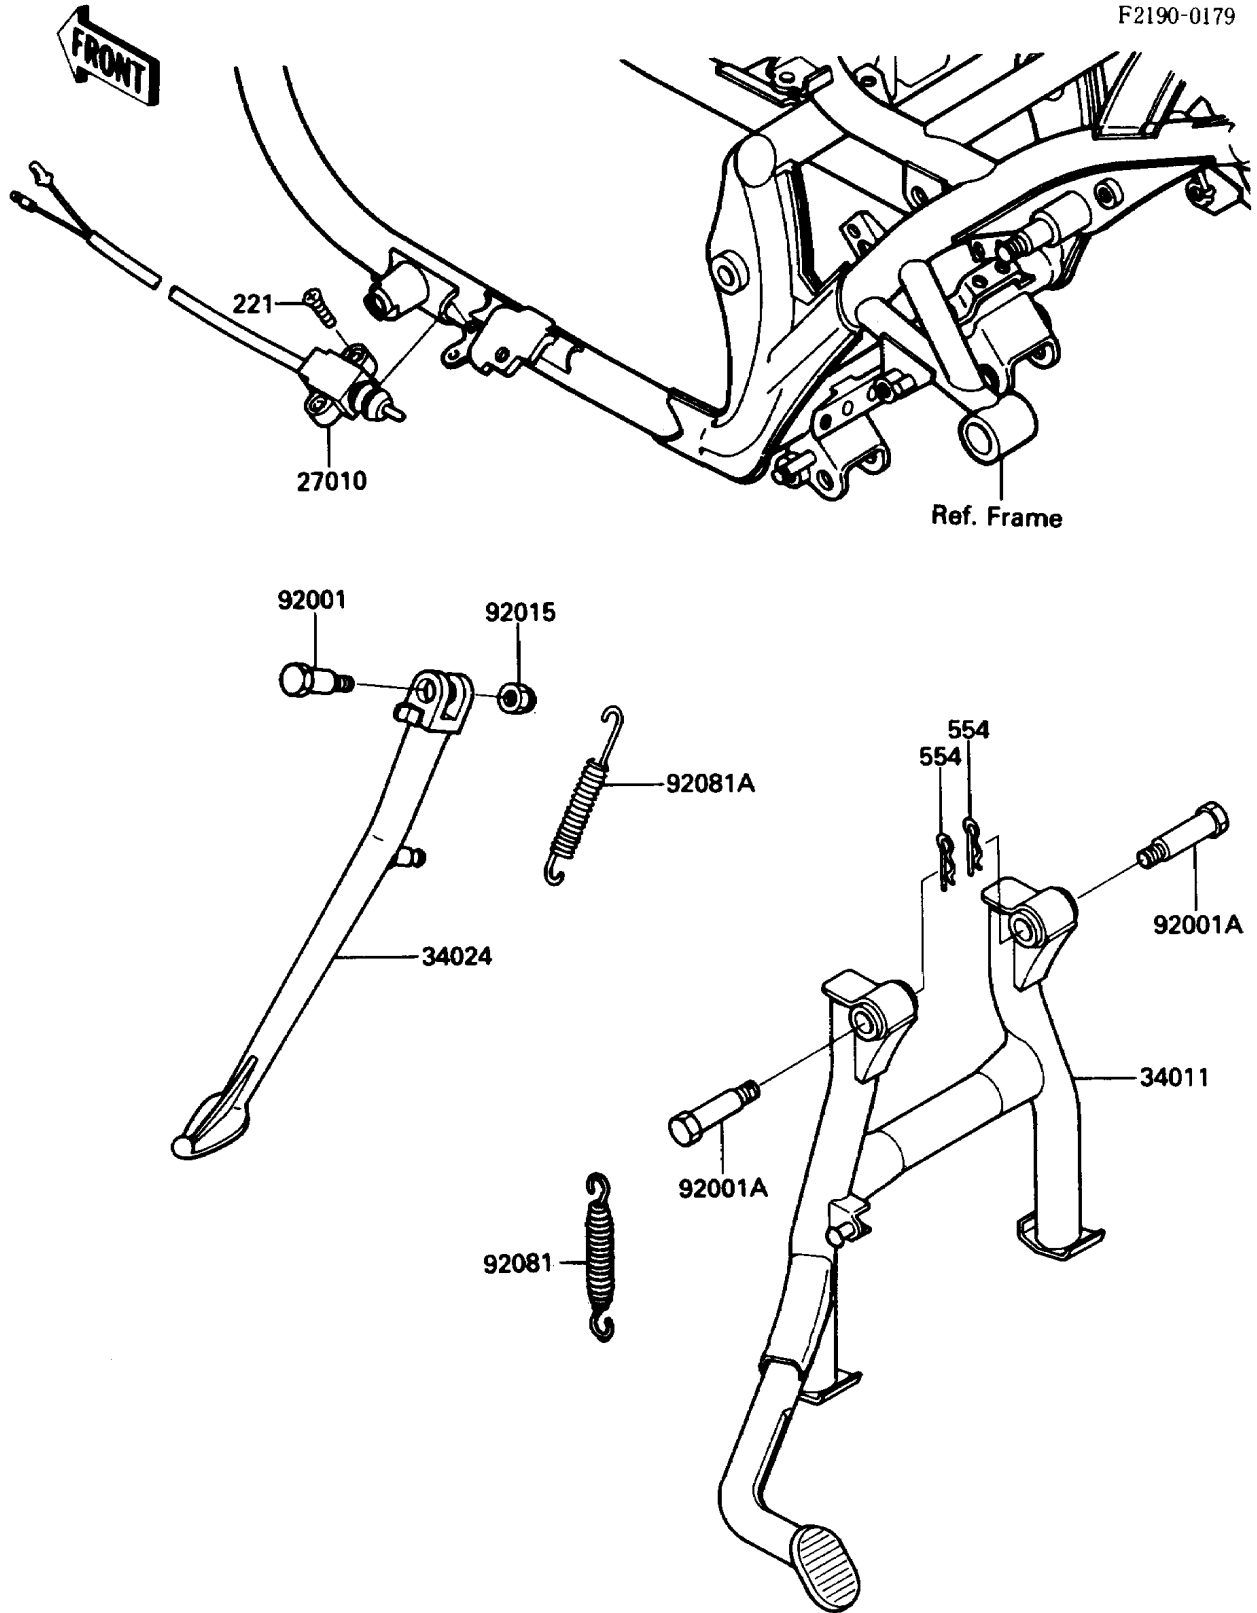

1985 454 LTD PARTS DIAGRAM

Stand(s)

F2190-0179

1985 454 LTD PARTS LIST

Stand(s)

| ITEM NAME | PART NUMBER | QUANTITY |
|---------------------------------------|-------------|----------|
| SWITCH,SIDE STAND (Ref # 27010) | 27010-1065 | 1 |
| STAND-CENTER (Ref # 34011) | 34011-1119 | 1 |
| STAND-SIDE (Ref # 34024) | 34024-1189 | 1 |
| BOLT,SIDE STAND,BLACK (Ref # 92001) | 92001-1543 | 1 |
| BOLT,CENTER STAND,10MM (Ref # 92001A) | 92001-1818 | 2 |
| NUT,LOCK,10MM,BLACK (Ref # 92015) | 92015-1188 | 1 |
| SPRING,STAND,CNT (Ref # 92081) | 92081-1145 | 1 |
| SPRING,SIDE STAND (Ref # 92081A) | 92081-1727 | 1 |
| SCREW-CSK-CROS (Ref # 221) | 221C0520 | 2 |
| PIN-SNAP,10MM (Ref # 554) | 554A1000 | 2 |