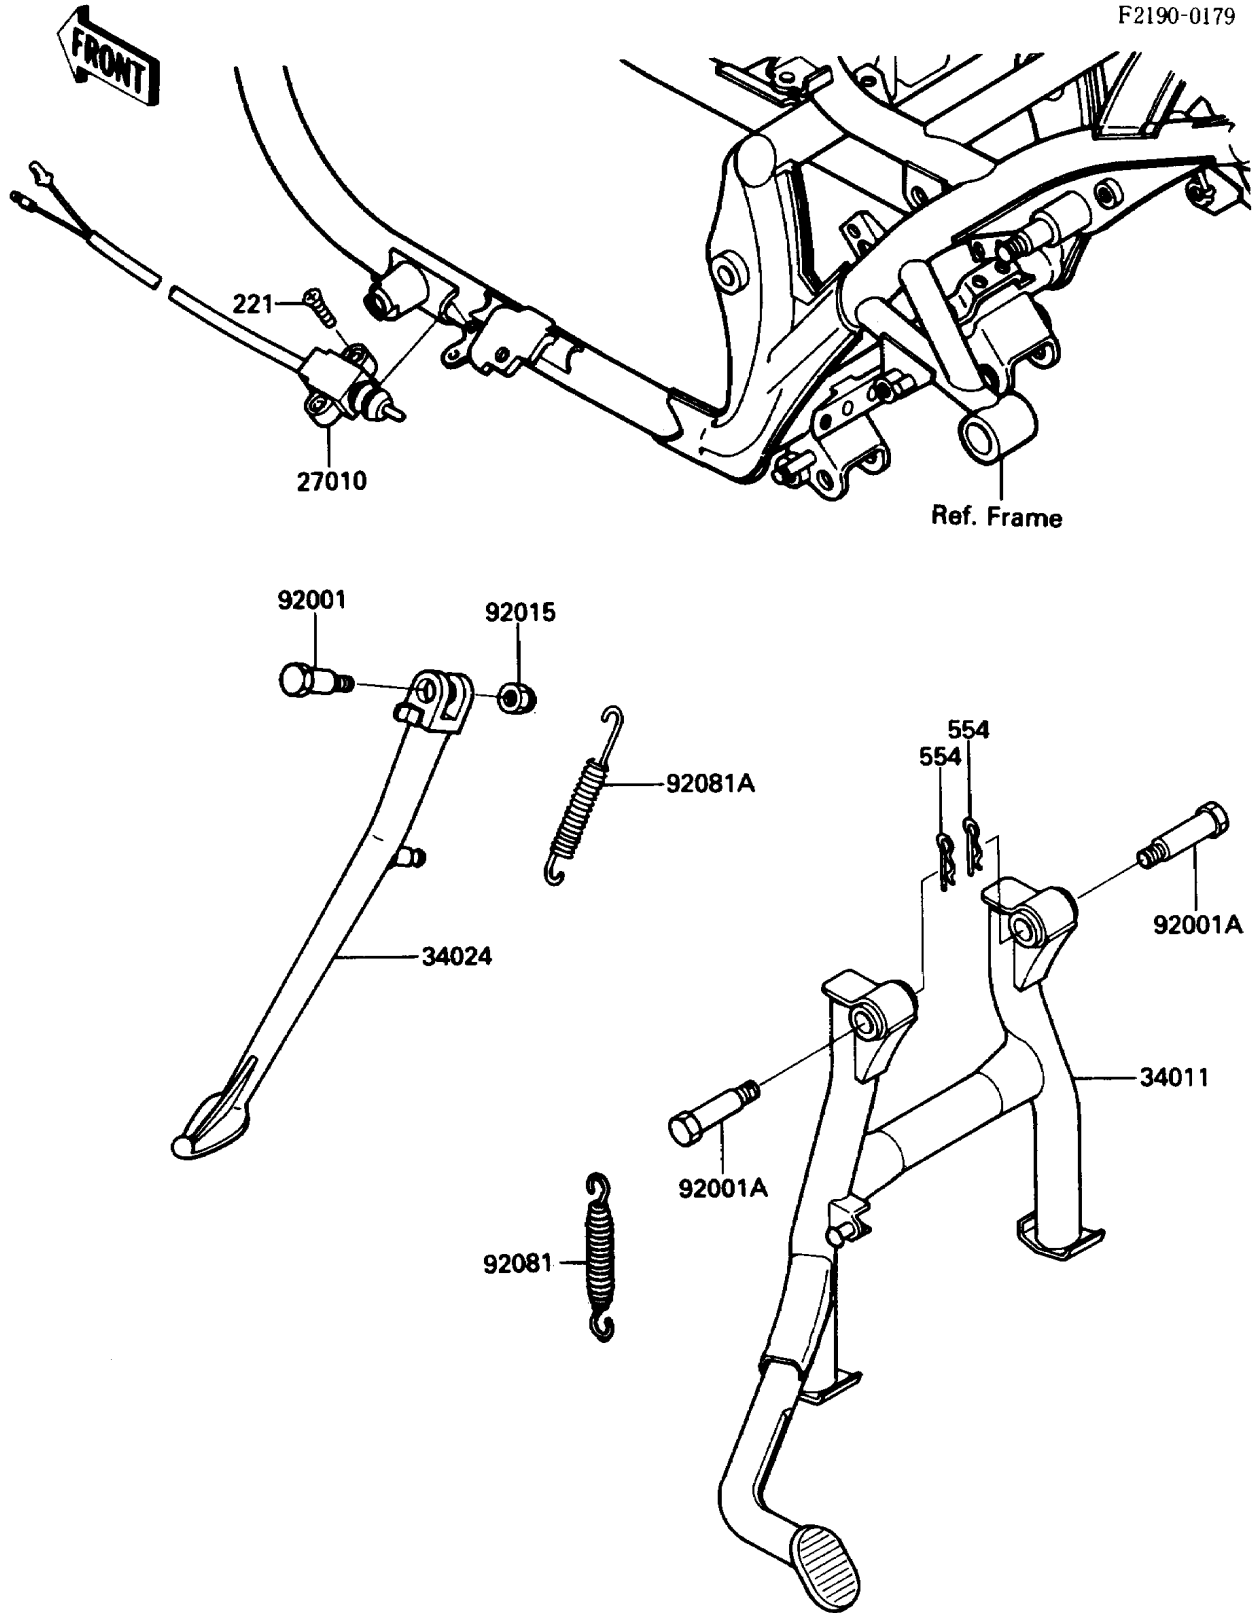

1986 454 LTD PARTS DIAGRAM

Stand(s)

1986 454 LTD PARTS LIST

Stand(s)

ITEM NAME	PART NUMBER	QUANTITY
SWITCH,SIDE STAND (Ref # 27010)	27010-1065	1
STAND-CENTER (Ref # 34011)	34011-1119	1
STAND-SIDE (Ref # 34024)	34024-1189	1
BOLT,SIDE STAND,BLACK (Ref # 92001)	92001-1543	1
BOLT,CENTER STAND,10MM (Ref # 92001A)	92001-1818	2
NUT,LOCK,10MM,BLACK (Ref # 92015)	92015-1188	1
SPRING,STAND,CNT (Ref # 92081)	92081-1145	1
SPRING,SIDE STAND (Ref # 92081A)	92081-1727	1
SCREW-CSK-CROS (Ref # 221)	221C0520	2
PIN-SNAP,10MM (Ref # 554)	554A1000	2