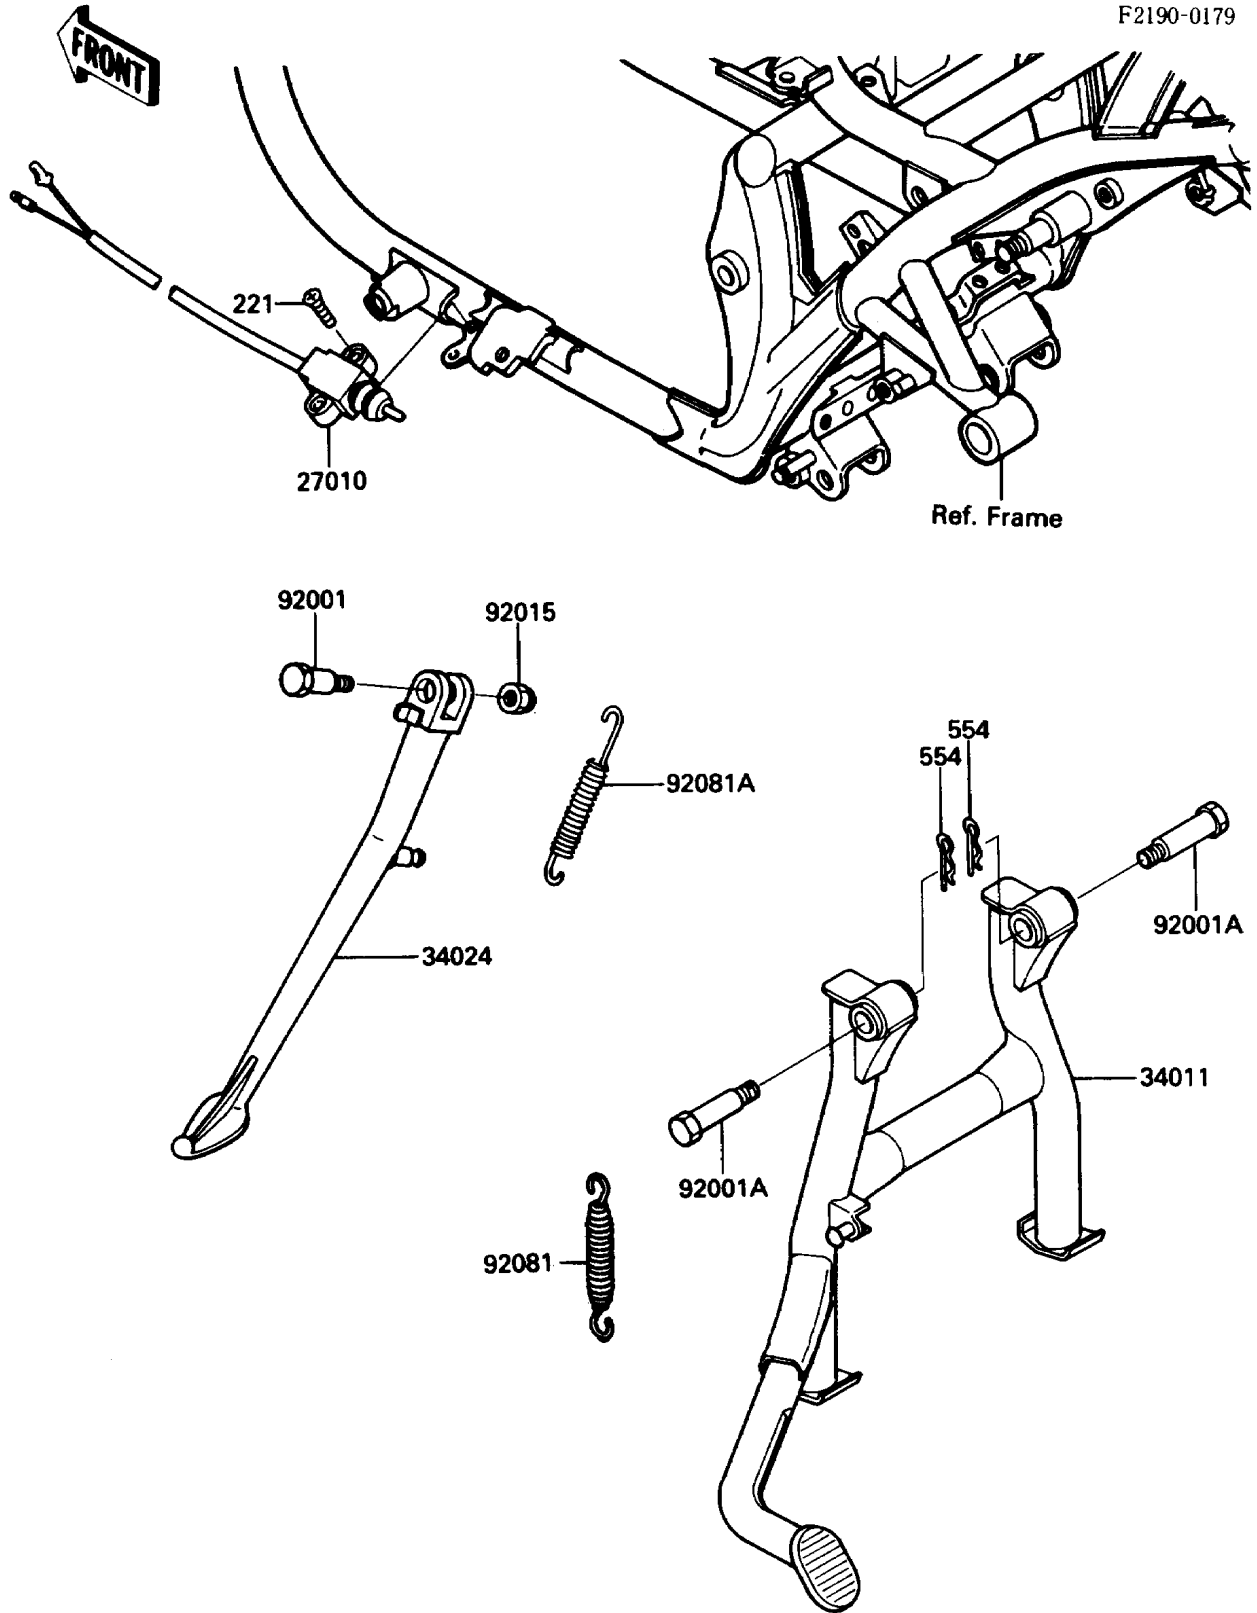

1987 454 LTD PARTS DIAGRAM

Stand(s)

1987 454 LTD PARTS LIST

Stand(s)

ITEM NAME	PART NUMBER	QUANTITY
SWITCH,SIDE STAND (Ref # 27010)	27010-1065	1
STAND-CENTER (Ref # 34011)	34011-1119	1
STAND-SIDE (Ref # 34024)	34024-1189	1
BOLT,SIDE STAND,BLACK (Ref # 92001)	92001-1543	1
BOLT,CENTER STAND,10MM (Ref # 92001A)	92001-1818	2
NUT,LOCK,10MM,BLACK (Ref # 92015)	92015-1188	1
SPRING,STAND,CNT (Ref # 92081)	92081-1145	1
SPRING,SIDE STAND (Ref # 92081A)	92081-1727	1
SCREW-CSK-CROS (Ref # 221)	221C0520	2
PIN-SNAP,10MM (Ref # 554)	554A1000	2