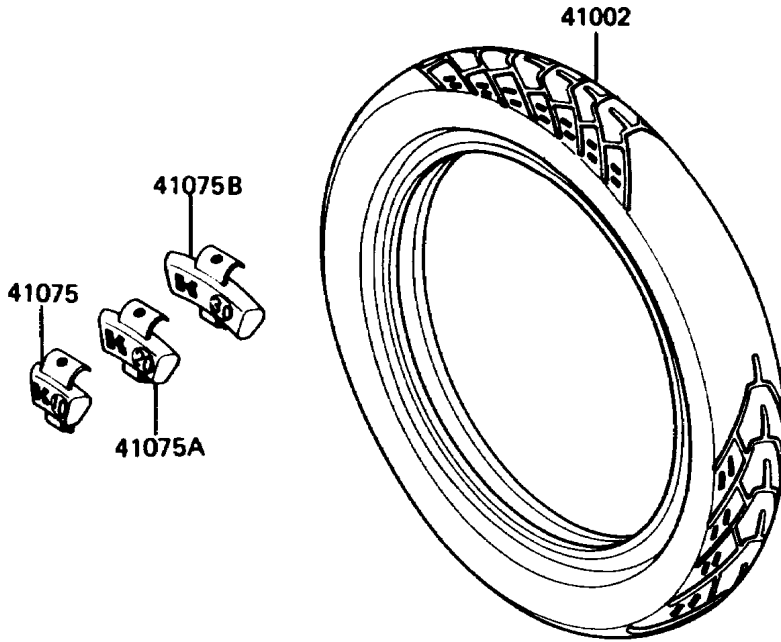

# 1985 454 LTD PARTS DIAGRAM

Tires

F2210

## 1985 454 LTD PARTS LIST

### Tires

ITEM NAME	PART NUMBER	QUANTITY
VALVE,TIRE (Ref # 16126)	16126-1136	2
TIRE,FR,100/90-19 57S,G523(BS) (Ref # 41002)	41002-1527	1
TIRE,RR,140/90-15 70S,G524(BS) (Ref # 41002A)	41002-1528	1
BALANCER-WHEEL,10G,SILVER (Ref # 41075)	41075-1014	AR
BALANCER-WHEEL,20G,SILVER (Ref # 41075A)	41075-1015	AR
BALANCER-WHEEL,30G,SILVER (Ref # 41075B)	41075-1016	AR