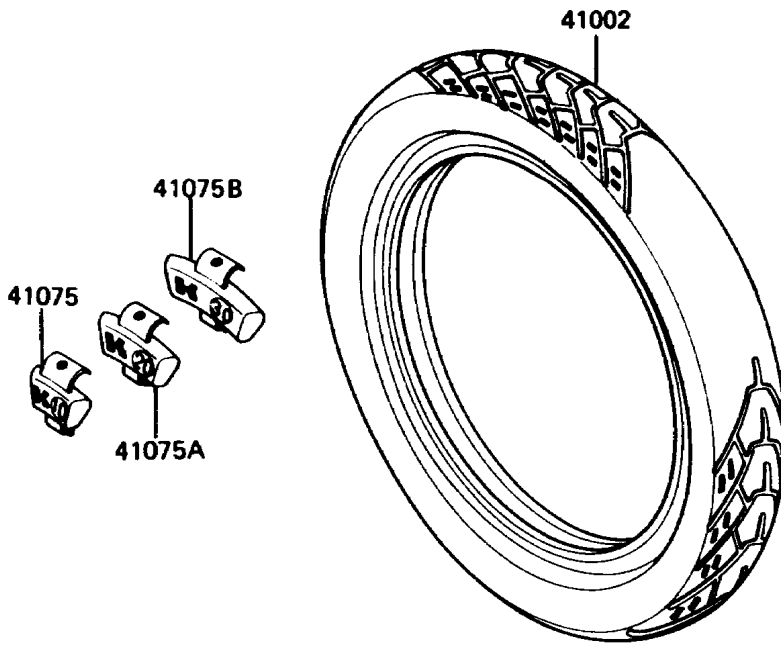

1986 454 LTD PARTS DIAGRAM

Tires

F2210

1986 454 LTD PARTS LIST

Tires

ITEM NAME	PART NUMBER	QUANTITY
VALVE,TIRE (Ref # 16126)	16126-1136	2
TIRE,FR,100/90-19 57S,G523(BS) (Ref # 41002)	41002-1527	1
TIRE,RR,140/90-15 70S,G524(BS) (Ref # 41002A)	41002-1528	1
BALANCER-WHEEL,10G,SILVER (Ref # 41075)	41075-1014	AR
BALANCER-WHEEL,20G,SILVER (Ref # 41075A)	41075-1015	AR
BALANCER-WHEEL,30G,SILVER (Ref # 41075B)	41075-1016	AR