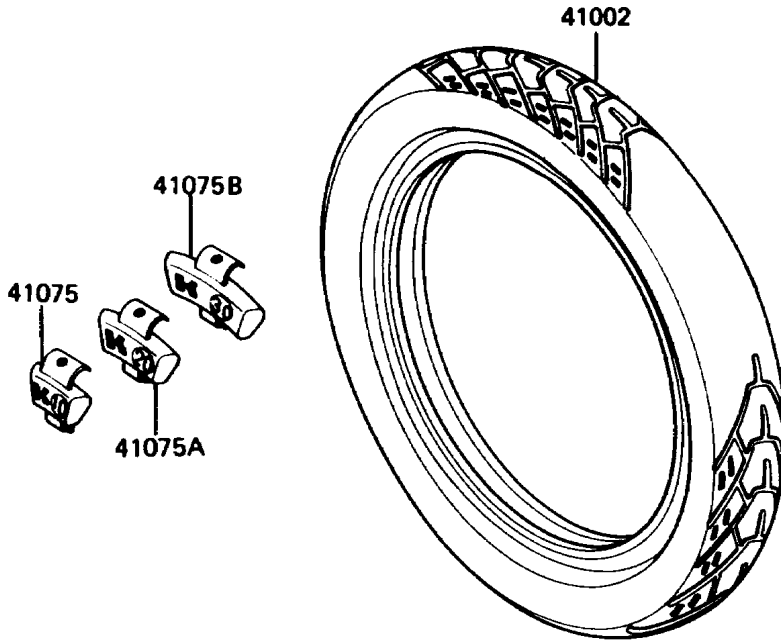

1986 454 LTD PARTS DIAGRAM

Tires

F2210

1986 454 LTD PARTS LIST

Tires

ITEM NAME	PART NUMBER	QUANTITY
VALVE,TIRE (Ref # 16126)	16126-1136	2
TIRE,FR,100/90-19 57S,G523(BS) (Ref # 41002)	41002-1527	1
TIRE,RR,140/90-15 70S,G524(BS) (Ref # 41002A)	41002-1528	1
BALANCER-WHEEL,10G,SILVER (Ref # 41075)	41075-1014	AR
BALANCER-WHEEL,20G,SILVER (Ref # 41075A)	41075-1015	AR
BALANCER-WHEEL,30G,SILVER (Ref # 41075B)	41075-1016	AR