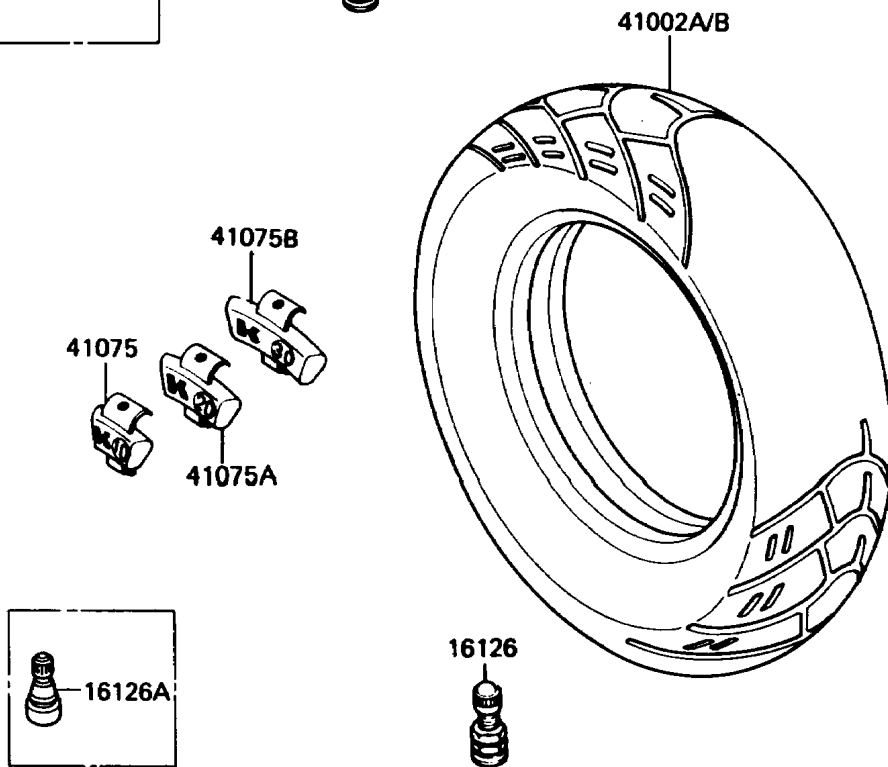

1986 454 LTD PARTS DIAGRAM

Tires

F2210

1986 454 LTD PARTS LIST

Tires

ITEM NAME	PART NUMBER	QUANTITY
VALVE,TIRE (Ref # 16126)	16126-1136	2
TIRE,FR,100/90-19 57S,G523(BS) (Ref # 41002)	41002-1527	1
TIRE,RR,140/90-15 70S,G524(BS) (Ref # 41002A)	41002-1528	1
BALANCER-WHEEL,10G,SILVER (Ref # 41075)	41075-1014	AR
BALANCER-WHEEL,20G,SILVER (Ref # 41075A)	41075-1015	AR
BALANCER-WHEEL,30G,SILVER (Ref # 41075B)	41075-1016	AR