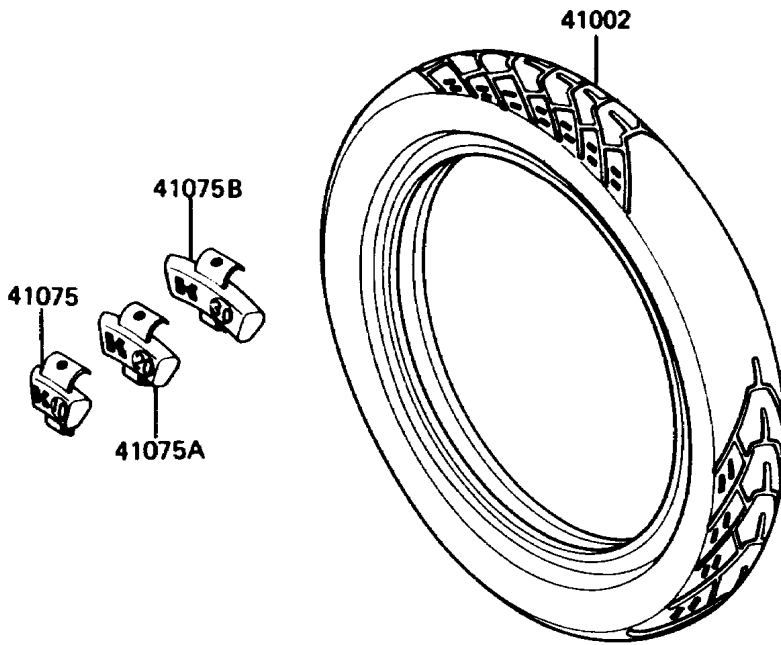

1987 454 LTD PARTS DIAGRAM

Tires

F2210

1987 454 LTD PARTS LIST

Tires

ITEM NAME	PART NUMBER	QUANTITY
VALVE,TIRE (Ref # 16126)	16126-1136	2
TIRE,FR,100/90-19 57S,G523(BS) (Ref # 41002)	41002-1527	1
TIRE,RR,140/90-15 70S,G524(BS) (Ref # 41002A)	41002-1528	1
BALANCER-WHEEL,10G,SILVER (Ref # 41075)	41075-1014	AR
BALANCER-WHEEL,20G,SILVER (Ref # 41075A)	41075-1015	AR
BALANCER-WHEEL,30G,SILVER (Ref # 41075B)	41075-1016	AR