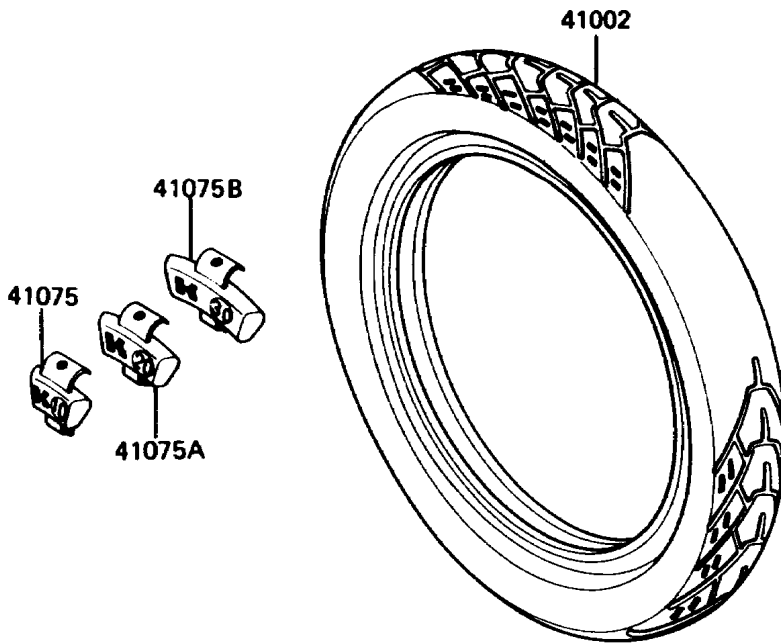

# 1988 454 LTD PARTS DIAGRAM

Tires

F2210

# 1988 454 LTD PARTS LIST

## Tires

ITEM NAME	PART NUMBER	QUANTITY
VALVE,TIRE (Ref # 16126)	16126-1136	2
TIRE,FR,100/90-19 57S,G523(BS) (Ref # 41002)	41002-1527	1
TIRE,RR,140/90-15 70S,G524(BS) (Ref # 41002A)	41002-1528	1
BALANCER-WHEEL,10G,SILVER (Ref # 41075)	41075-1014	AR
BALANCER-WHEEL,20G,SILVER (Ref # 41075A)	41075-1015	AR
BALANCER-WHEEL,30G,SILVER (Ref # 41075B)	41075-1016	AR