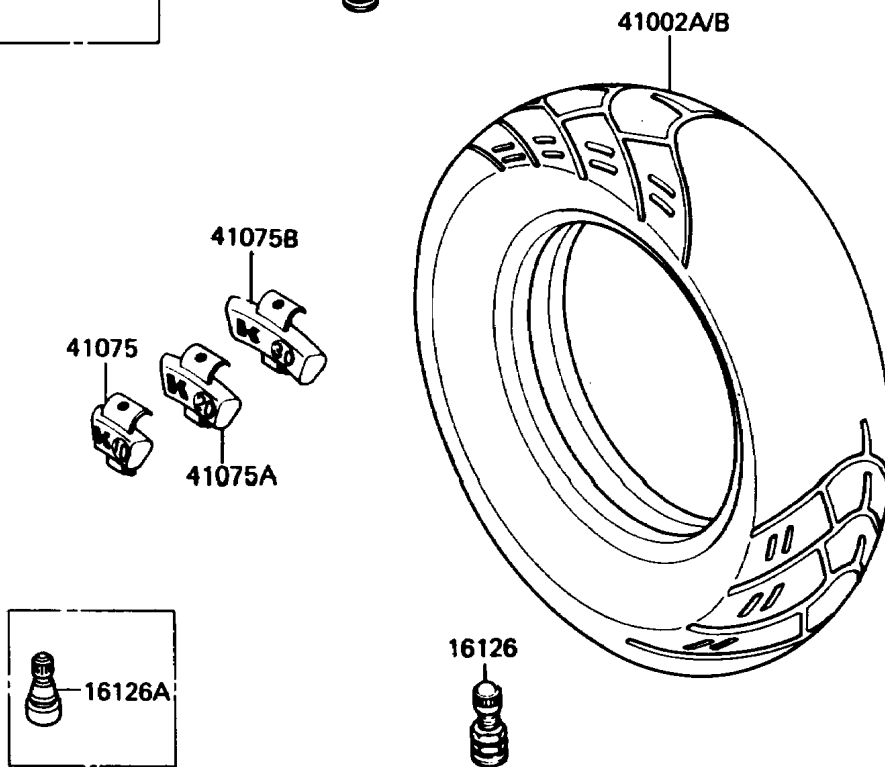

# 1988 454 LTD PARTS DIAGRAM

Tires

F2210

# 1988 454 LTD PARTS LIST

## Tires

ITEM NAME	PART NUMBER	QUANTITY
VALVE,TIRE (Ref # 16126)	16126-1136	2
TIRE,FR,100/90-19 57S,G523(BS) (Ref # 41002)	41002-1527	1
TIRE,RR,140/90-15 70S,G524(BS) (Ref # 41002A)	41002-1528	1
BALANCER-WHEEL,10G,SILVER (Ref # 41075)	41075-1014	AR
BALANCER-WHEEL,20G,SILVER (Ref # 41075A)	41075-1015	AR
BALANCER-WHEEL,30G,SILVER (Ref # 41075B)	41075-1016	AR