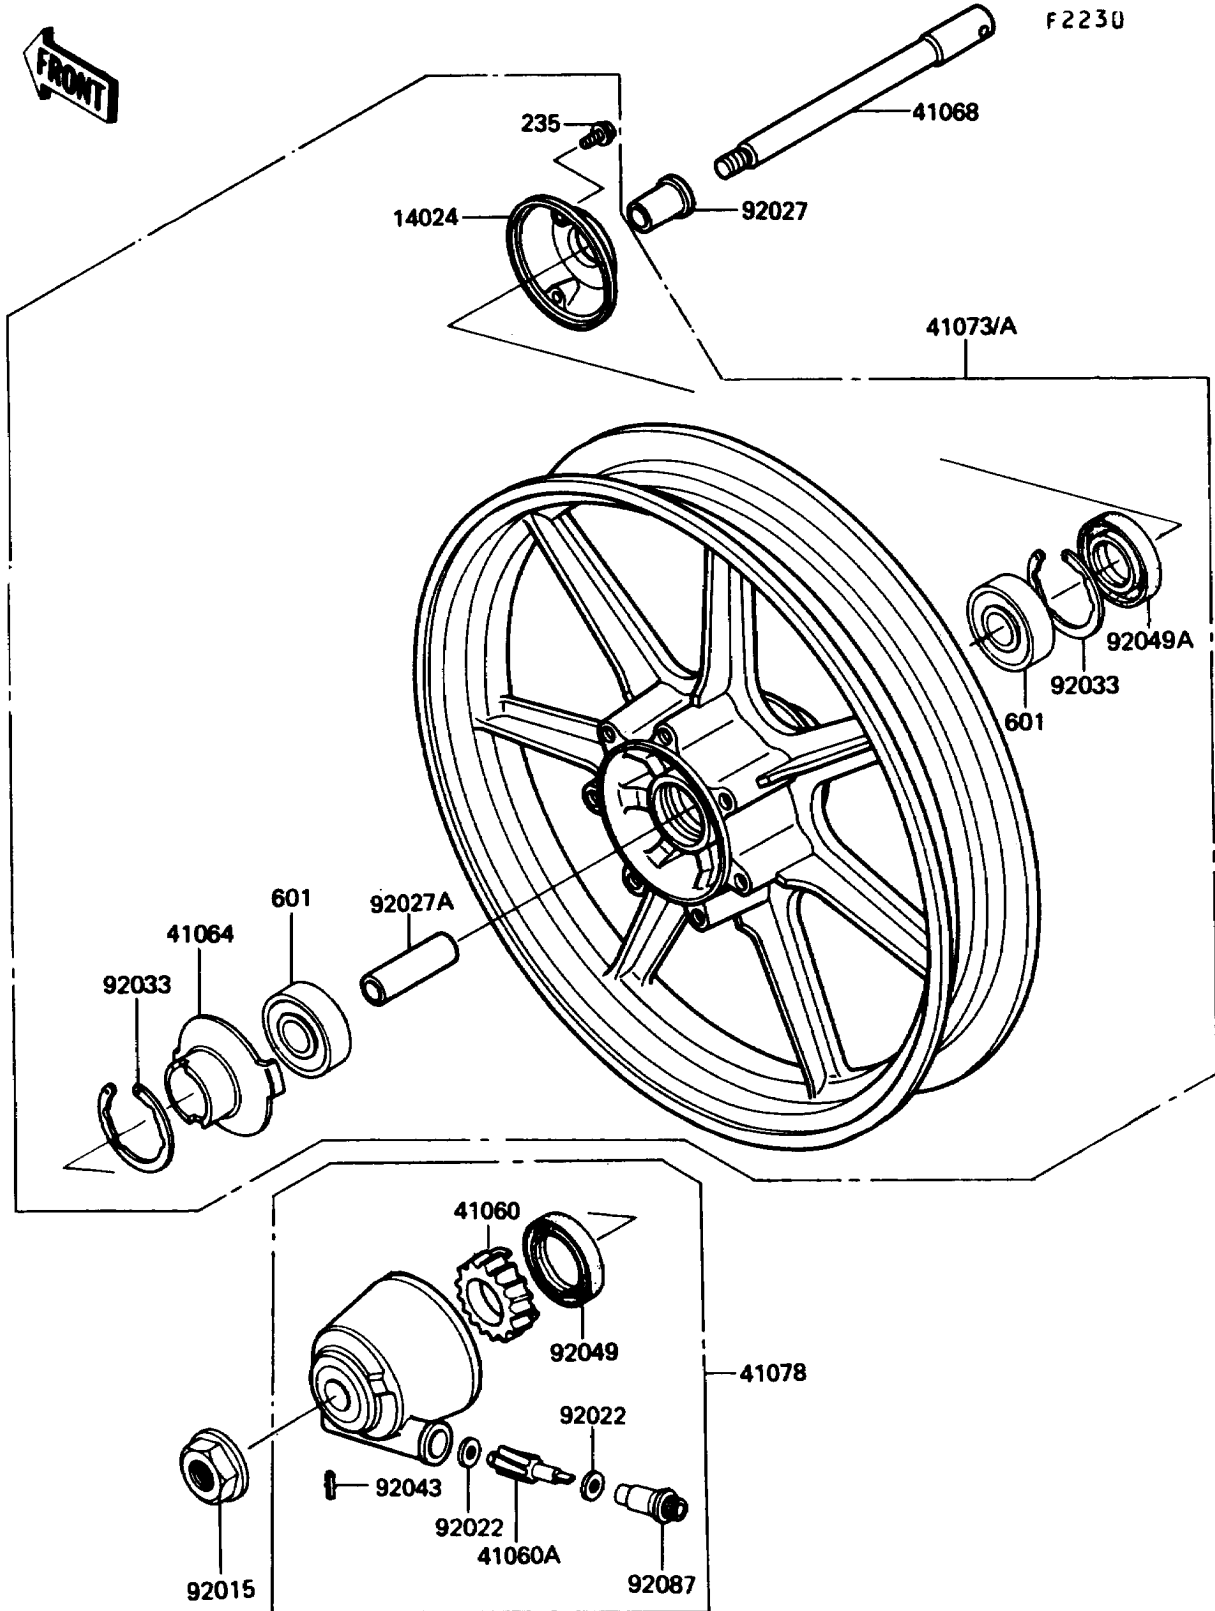

1985 454 LTD PARTS DIAGRAM

Front Wheel

1985 454 LTD PARTS LIST

Front Wheel

ITEM NAME	PART NUMBER	QUANTITY
COVER,DUST,RH (Ref # 14024)	14025-1042	1
GEAR-METER SCREW,26T (Ref # 41060)	41059-026	1
GEAR-METER SCREW,9T (Ref # 41060A)	41060-1016	1
RECEIVER-SPEEDOMETER (Ref # 41064)	41064-1006	1
AXLE,FR (Ref # 41068)	41068-1189	1
WHEEL-ASSY,FR,F.BLACK (Ref # 41073)	41073-1302-21	1
CASE-ASSY-METER GEAR,F.BLACK (Ref # 41078)	41078-1024	1
NUT,14MM (Ref # 92015)	92015-1032	1
WASHER,5.1X9X0.4 (Ref # 92022)	41063-001	2
COLLAR,L=30 (Ref # 92027)	92027-1225	1
COLLAR,L=70 (Ref # 92027A)	92027-1866	1
RING-SNAP,42MM (Ref # 92033)	92033-1041	2
PIN,SPRING (Ref # 92043)	41082-001	1
SEAL-OIL,BJN30427-C3 (Ref # 92049)	92049-1057	1
SEAL-OIL,BJN22425 (Ref # 92049A)	92049-1058	1
BUSHING-METER GEAR (Ref # 92087)	92087-1002	1
SCREW-PAN-WP-CROS (Ref # 235)	235B0514	2
BEARING-BALL,#6302UG (Ref # 601)	601B6302UG	2