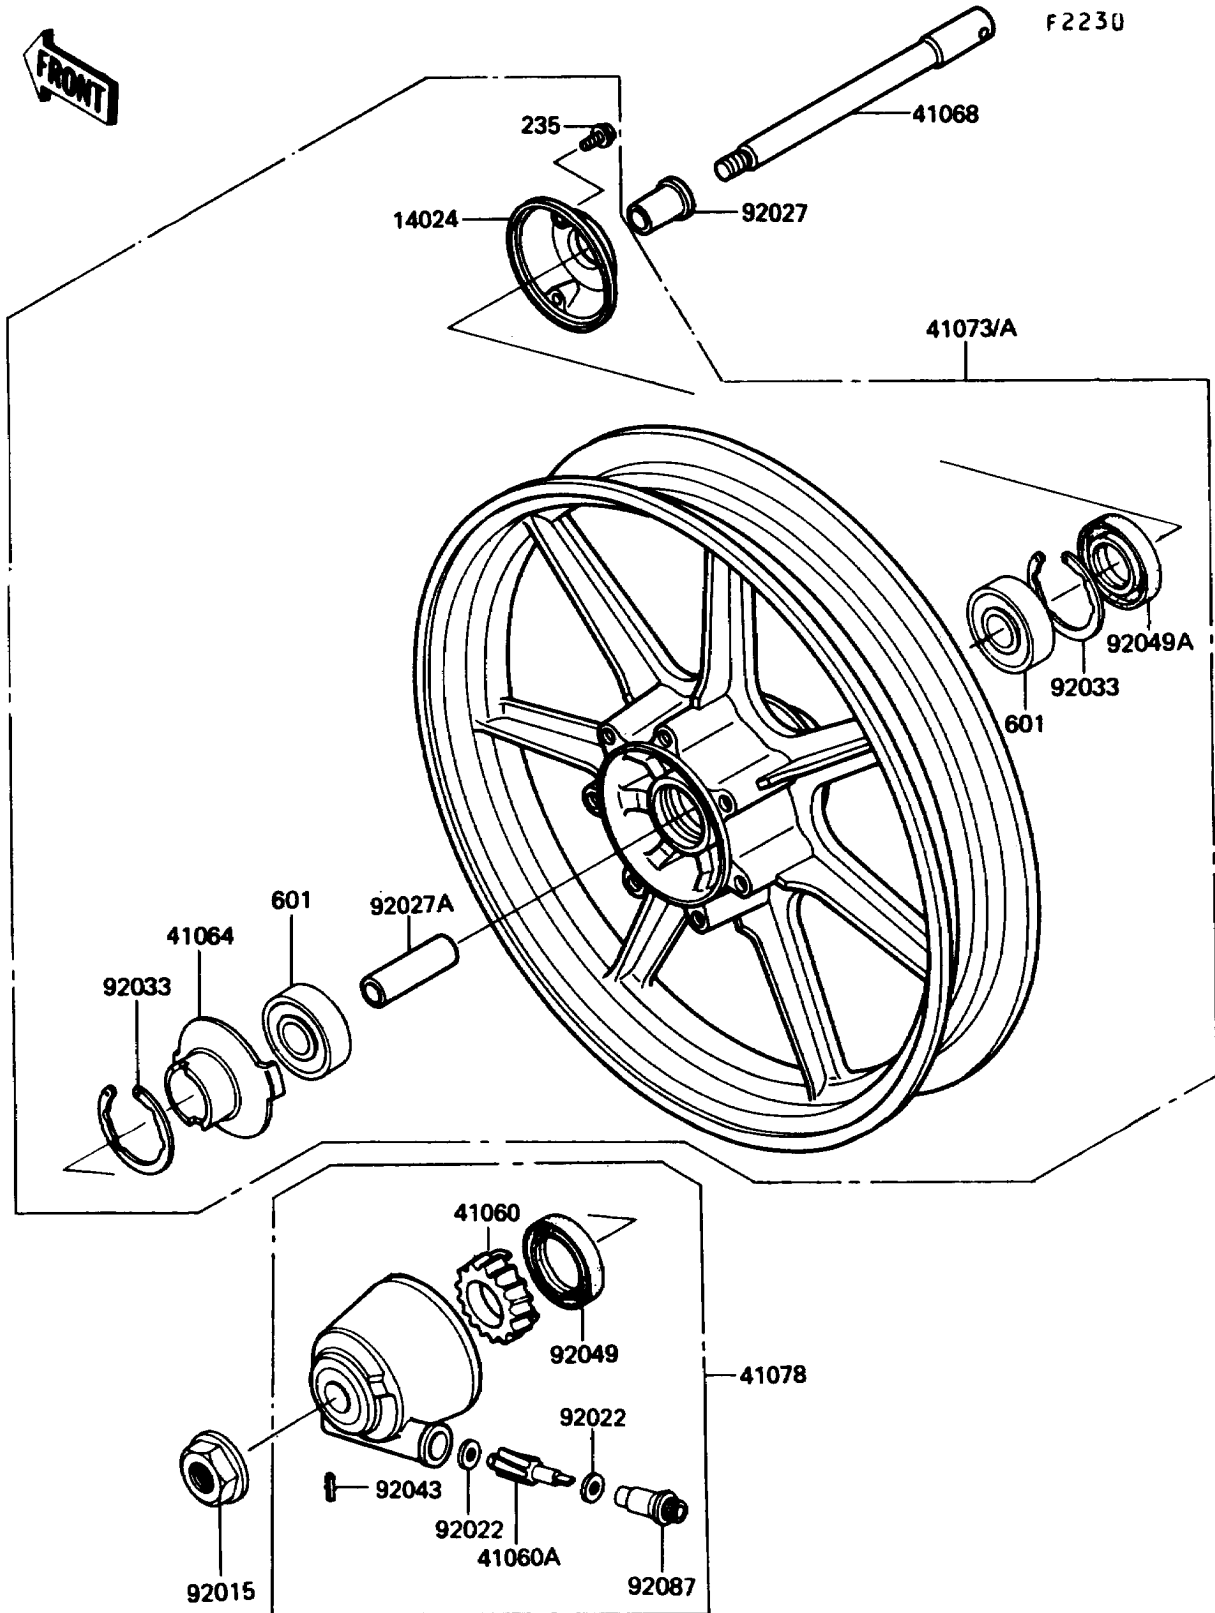

1986 454 LTD PARTS DIAGRAM

Front Wheel

1986 454 LTD PARTS LIST

Front Wheel

ITEM NAME	PART NUMBER	QUANTITY
COVER,DUST,RH (Ref # 14024)	14025-1042	1
GEAR-METER SCREW,26T (Ref # 41060)	41059-026	1
GEAR-METER SCREW,9T (Ref # 41060A)	41060-1016	1
RECEIVER-SPEEDOMETER (Ref # 41064)	41064-1006	1
AXLE,FR (Ref # 41068)	41068-1189	1
WHEEL-ASSY,FR,F.BLACK (Ref # 41073)	41073-1302-21	1
CASE-ASSY-METER GEAR,F.BLACK (Ref # 41078)	41078-1024	1
NUT,14MM (Ref # 92015)	92015-1032	1
WASHER,5.1X9X0.4 (Ref # 92022)	41063-001	2
COLLAR,L=30 (Ref # 92027)	92027-1225	1
COLLAR,L=70 (Ref # 92027A)	92027-1866	1
RING-SNAP,42MM (Ref # 92033)	92033-1041	2
PIN,SPRING (Ref # 92043)	41082-001	1
SEAL-OIL,BJN30427-C3 (Ref # 92049)	92049-1057	1
SEAL-OIL,BJN22425 (Ref # 92049A)	92049-1058	1
BUSHING-METER GEAR (Ref # 92087)	92087-1002	1
SCREW-PAN-WP-CROS (Ref # 235)	235B0514	2
BEARING-BALL,#6302UG (Ref # 601)	601B6302UG	2