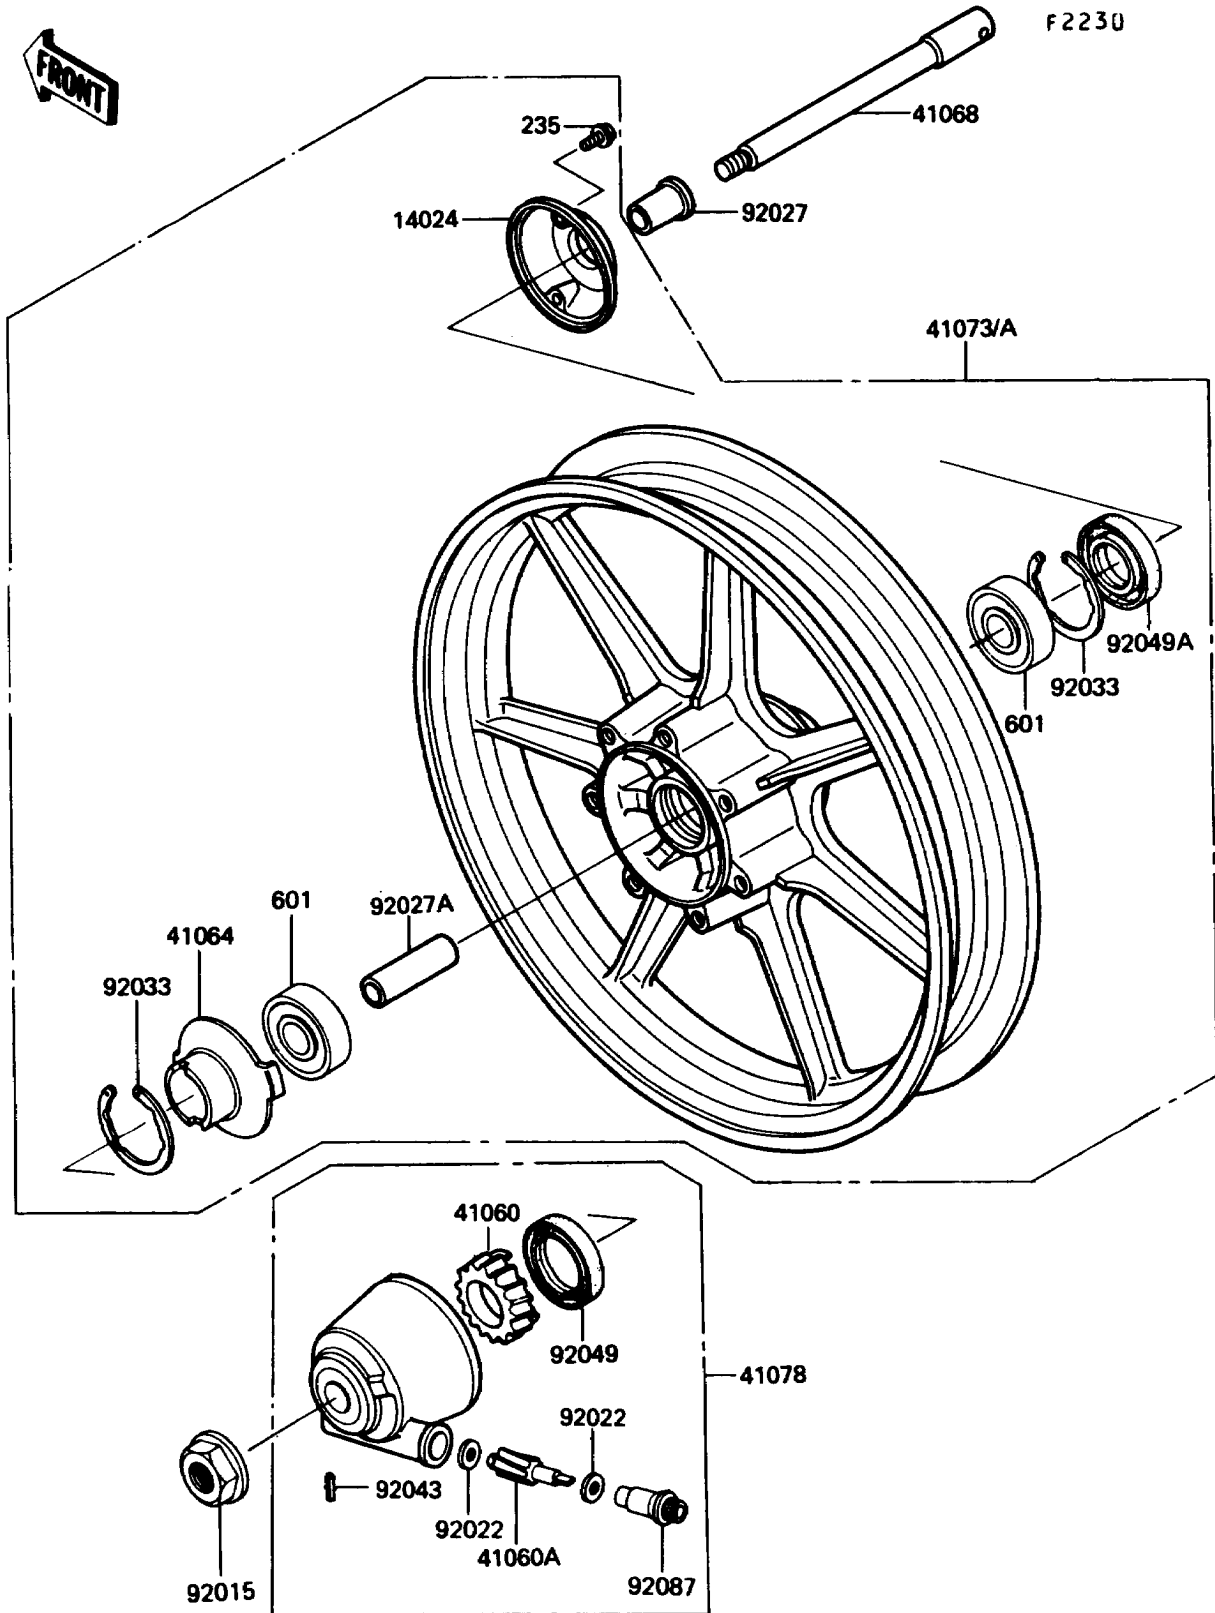

1987 454 LTD PARTS DIAGRAM

Front Wheel

1987 454 LTD PARTS LIST

Front Wheel

ITEM NAME	PART NUMBER	QUANTITY
COVER,DUST,RH (Ref # 14024)	14025-1042	1
GEAR-METER SCREW,26T (Ref # 41060)	41059-026	1
GEAR-METER SCREW,9T (Ref # 41060A)	41060-1016	1
RECEIVER-SPEEDOMETER (Ref # 41064)	41064-1006	1
AXLE,FR (Ref # 41068)	41068-1189	1
WHEEL-ASSY,FR,F.BLACK (Ref # 41073)	41073-1302-21	1
CASE-ASSY-METER GEAR,F.BLACK (Ref # 41078)	41078-1024	1
NUT,14MM (Ref # 92015)	92015-1032	1
WASHER,5.1X9X0.4 (Ref # 92022)	41063-001	2
COLLAR,L=30 (Ref # 92027)	92027-1225	1
COLLAR,L=70 (Ref # 92027A)	92027-1866	1
RING-SNAP,42MM (Ref # 92033)	92033-1041	2
PIN,SPRING (Ref # 92043)	41082-001	1
SEAL-OIL,BJN30427-C3 (Ref # 92049)	92049-1057	1
SEAL-OIL,BJN22425 (Ref # 92049A)	92049-1058	1
BUSHING-METER GEAR (Ref # 92087)	92087-1002	1
SCREW-PAN-WP-CROS (Ref # 235)	235B0514	2
BEARING-BALL,#6302UG (Ref # 601)	601B6302UG	2