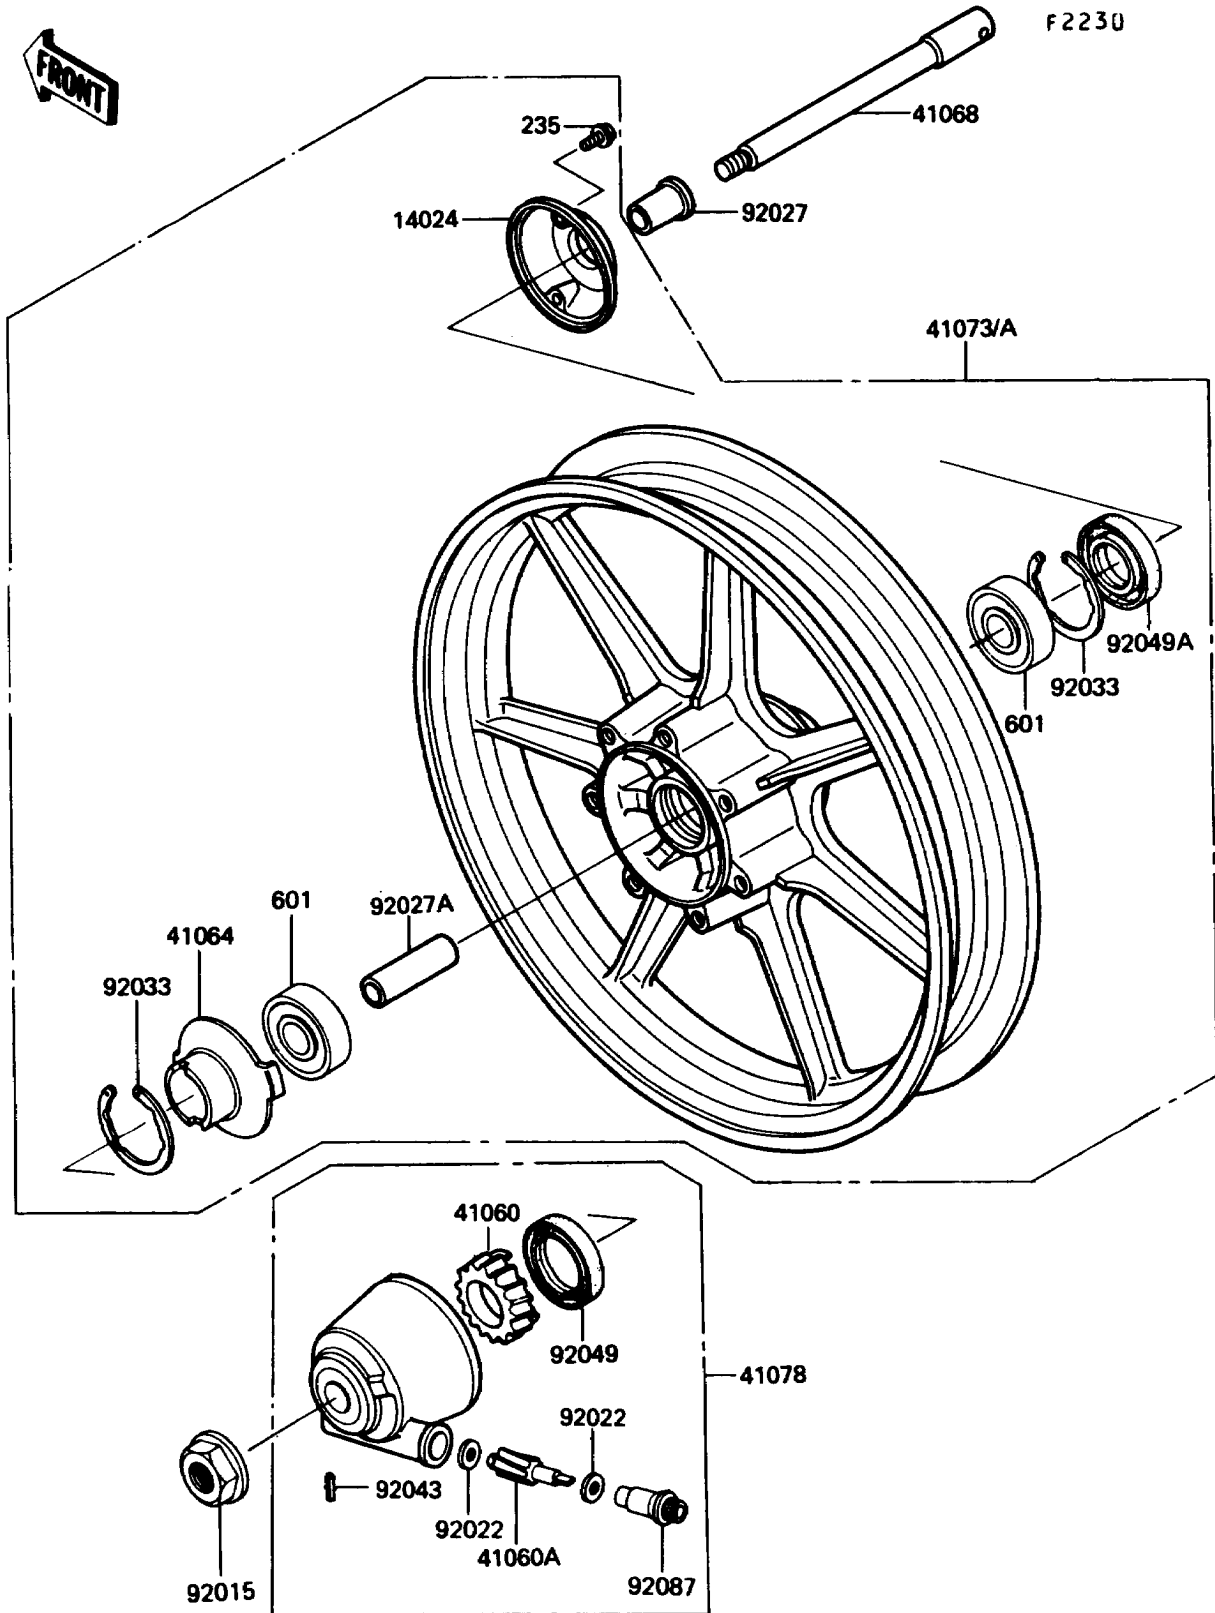

1989 454 LTD PARTS DIAGRAM

Front Wheel

1989 454 LTD PARTS LIST

Front Wheel

ITEM NAME	PART NUMBER	QUANTITY
COVER,DUST,RH (Ref # 14024)	14025-1042	1
GEAR-METER SCREW,26T (Ref # 41060)	41059-026	1
GEAR-METER SCREW,9T (Ref # 41060A)	41060-1016	1
RECEIVER-SPEEDOMETER (Ref # 41064)	41064-1006	1
AXLE,FR (Ref # 41068)	41068-1189	1
WHEEL-ASSY,FR,F.BLACK (Ref # 41073A)	41073-1416-21	1
CASE-ASSY-METER GEAR,F.BLACK (Ref # 41078)	41078-1024	1
NUT,14MM (Ref # 92015)	92015-1032	1
WASHER,5.1X9X0.4 (Ref # 92022)	41063-001	2
COLLAR,L=30 (Ref # 92027)	92027-1225	1
COLLAR,L=70 (Ref # 92027A)	92027-1866	1
RING-SNAP,42MM (Ref # 92033)	92033-1041	2
PIN,SPRING (Ref # 92043)	41082-001	1
SEAL-OIL,BJN30427-C3 (Ref # 92049)	92049-1057	1
SEAL-OIL,BJN22425 (Ref # 92049A)	92049-1058	1
BUSHING-METER GEAR (Ref # 92087)	92087-1002	1
SCREW-PAN-WP-CROS (Ref # 235)	235B0514	2
BEARING-BALL,#6302UG (Ref # 601)	601B6302UG	2