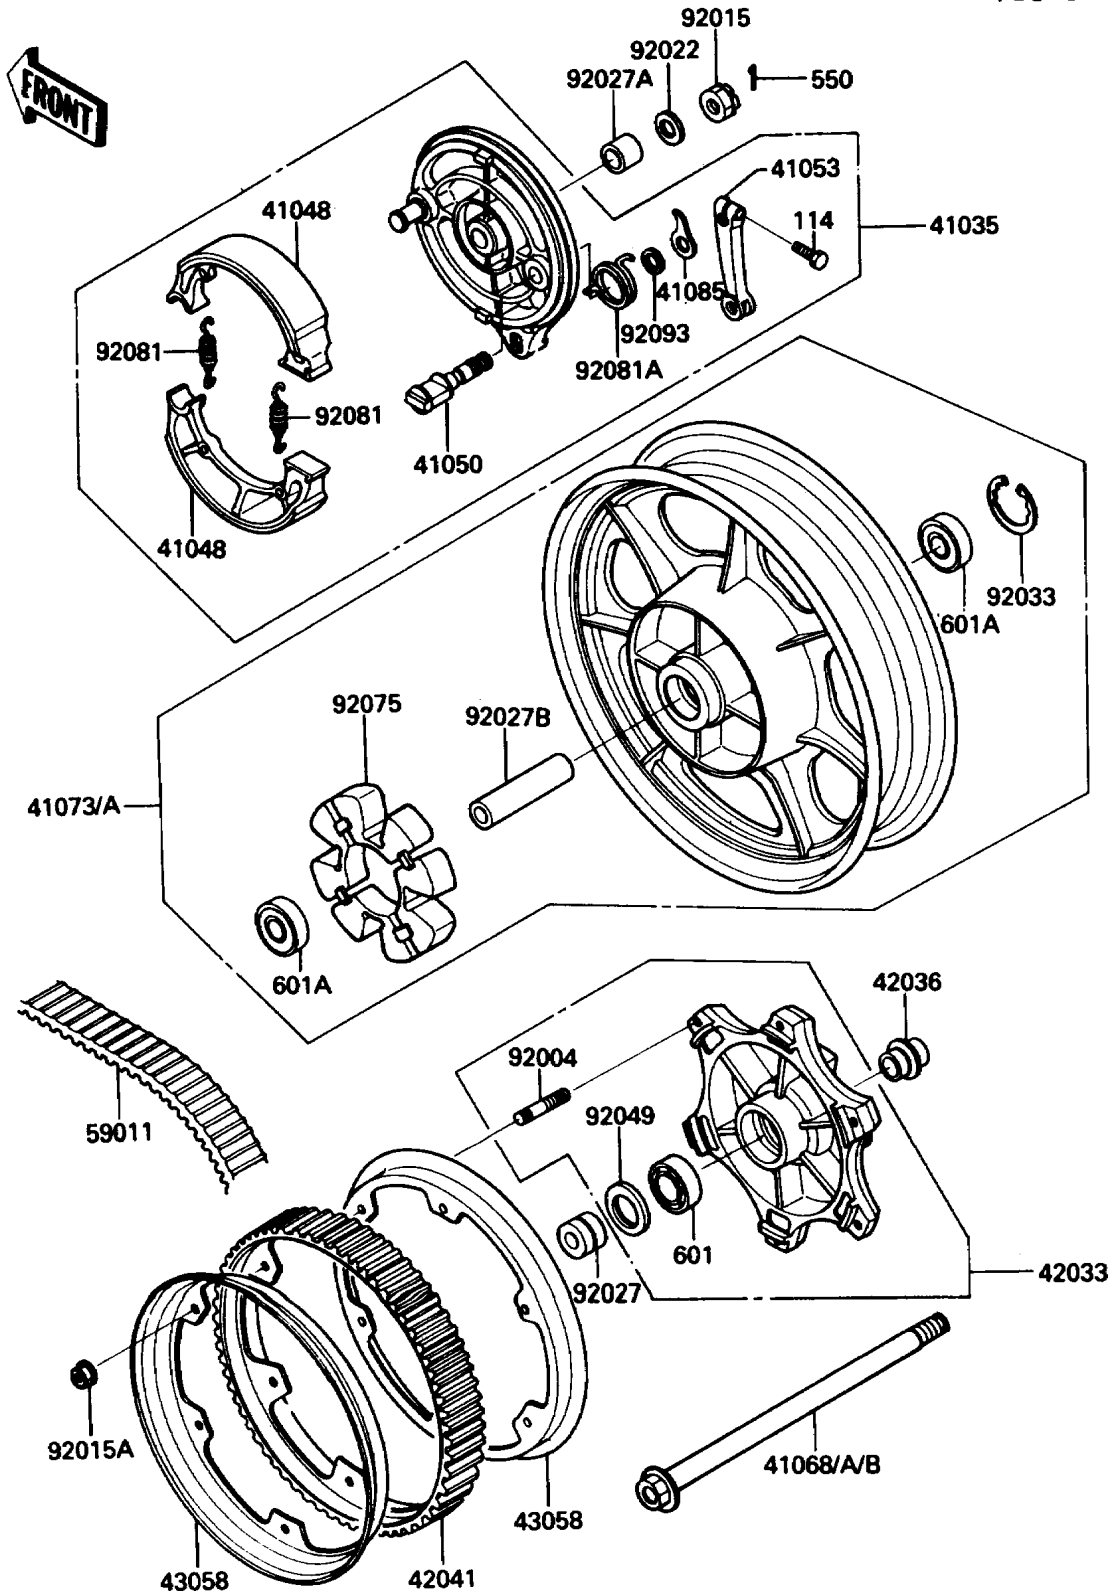

1987 454 LTD PARTS DIAGRAM

Rear Wheel/Chain

F2240

1987 454 LTD PARTS LIST

Rear Wheel/Chain

ITEM NAME	PART NUMBER	QUANTITY
PANEL-ASSY-BRAKE,RR (Ref # 41035)	41035-1184	1
SHOE-BRAKE (Ref # 41048)	41048-1059	2
CAM-BRAKE (Ref # 41050)	41050-017	1
LEVER-BRAKE CAM (Ref # 41053)	42029-039	1
AXLE,RR (Ref # 41068A)	41068-1205	1
WHEEL-ASSY,RR,F.BLACK (Ref # 41073)	41073-1303-21	1
INDICATOR (Ref # 41085)	41085-1054	1
COUPLING-ASSY,RR HUB (Ref # 42033)	42033-1113	1
SLEEVE,RR HUB,L=33 (Ref # 42036)	42036-1146	1
SPROCKET-HUB,68T (Ref # 42041)	42041-1195	1
RING,HUB SPROCKET (Ref # 43058)	43058-1054	2
BELT,DRIVE,128T (Ref # 59011)	59011-1051	1
STUD,10X27 (Ref # 92004)	92004-1145	6
NUT,16MM (Ref # 92015)	92015-055	1
NUT,10MM (Ref # 92015A)	92015-1502	6
WASHER,17.3X32X3.2 (Ref # 92022)	42046-009	1
COLLAR,REAR AXLE,LH,L=23.5 (Ref # 92027)	92027-1368	1
COLLAR,REAR AXLE,RH,L=18.5 (Ref # 92027A)	92027-1484	1
COLLAR,17.2X25X101 (Ref # 92027B)	92027-1863	1
RING-SNAP,47MM (Ref # 92033)	92033-1042	1
SEAL-OIL,TWC35527 (Ref # 92049)	92052-006	1
DAMPER,SHOCK,RR HUB (Ref # 92075)	92075-1687	1
SPRING,BRAKE SHOE (Ref # 92081)	41049-007	2
SPRING,BRAKE CAM LEVER RETURN (Ref # 92081A)	92081-1814	1
SEAL,BRAKE CAM (Ref # 92093)	41051-003	1
BOLT-SMALL,8X28 (Ref # 114)	114G0828	1
PIN-COTTER,4.0X35 (Ref # 550)	550D4035	1
BEARING-BALL,#6205G (Ref # 601)	601B6205G	1
BEARING-BALL,#6303ZZC3 (Ref # 601A)	601B6303ZZ	2