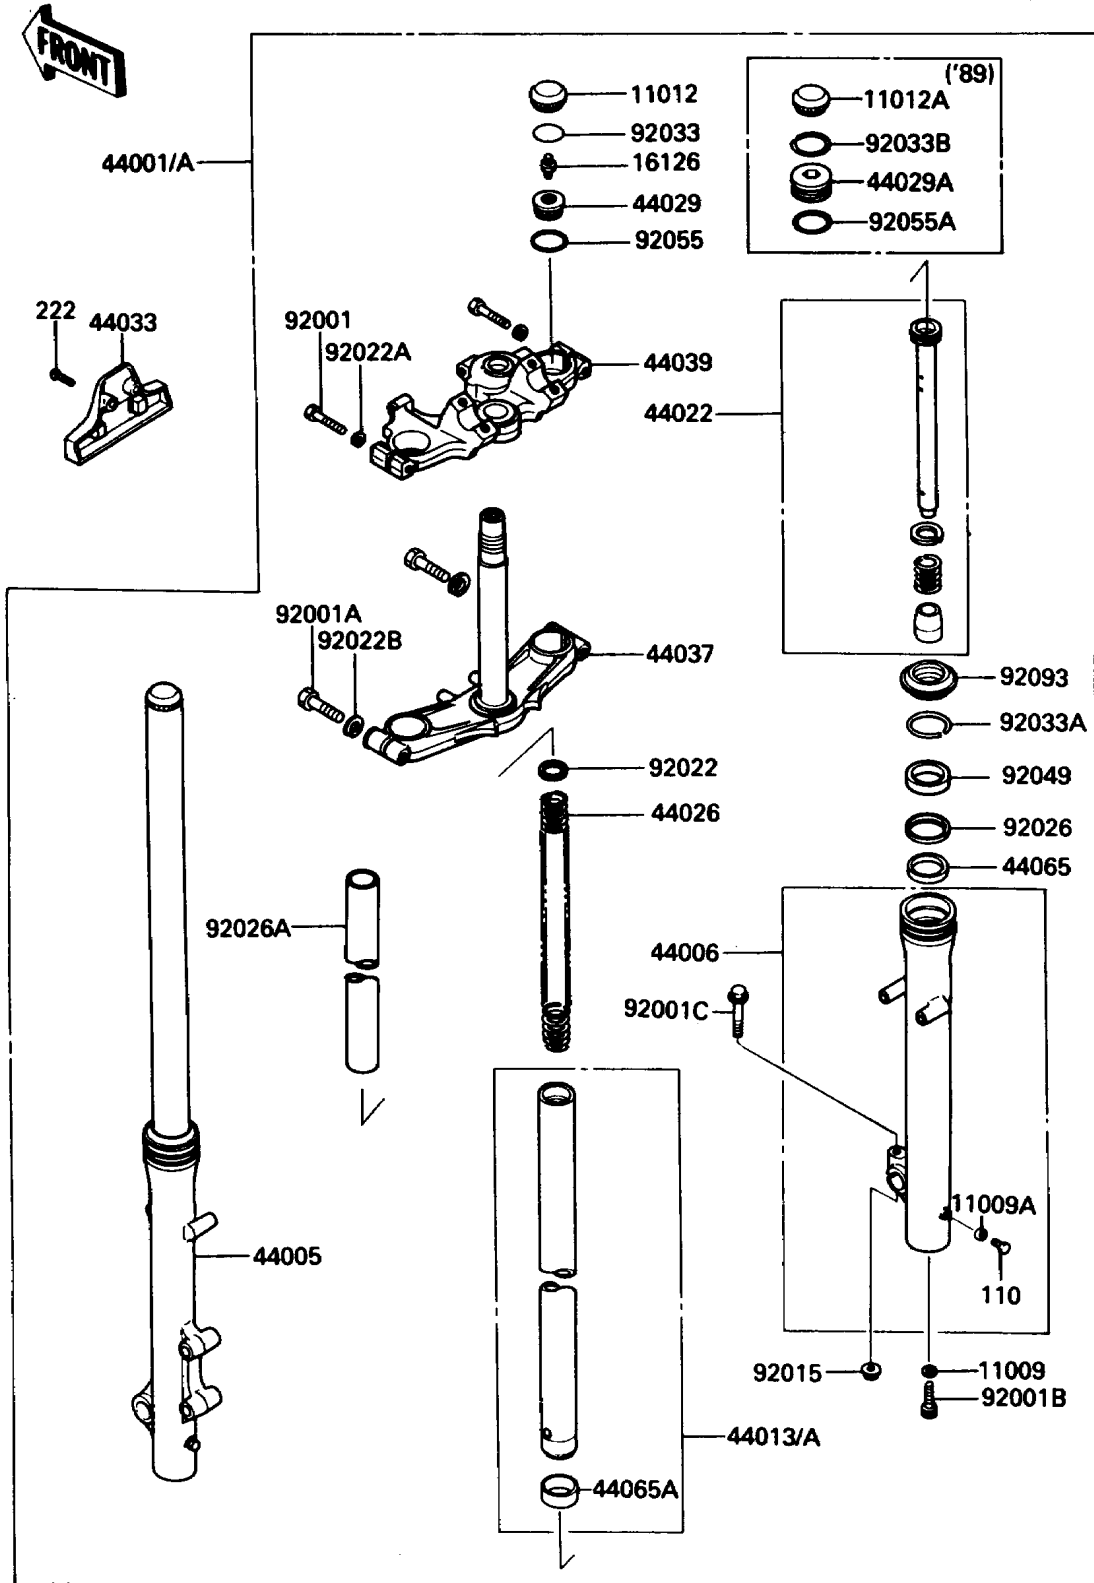

1985 454 LTD PARTS DIAGRAM

Front Fork

F2340

1985 454 LTD PARTS LIST

Front Fork

| ITEM NAME | PART NUMBER | QUANTITY |
|--|-------------|----------|
| GASKET,FORK CYLINDER BOLT (Ref # 11009) | 44045-051 | 2 |
| GASKET,DRAIN PLUG (Ref # 11009A) | 44045-052 | 2 |
| CAP,FORK TOP (Ref # 11012) | 11012-1467 | 2 |
| VALVE,AIR (Ref # 16126) | 16126-1105 | 2 |
| FORK-FRONT (Ref # 44001) | 44001-1575 | 1 |
| PIPE-LEFT FORK OUTER (Ref # 44005) | 44005-1230 | 1 |
| PIPE-RIGHT FORK OUTER (Ref # 44006) | 44006-1230 | 1 |
| PIPE-FORK INNER (Ref # 44013) | 44013-1228 | 2 |
| CYLINDER-FORK (Ref # 44022) | 44022-1178 | 2 |
| SPRING-FRONT FORK,K=0.29 (Ref # 44026) | 44026-1297 | 2 |
| SEAT-FORK SPRING (Ref # 44029) | 44029-1019 | 2 |
| COVER-FORK (Ref # 44033) | 44033-1166 | 1 |
| HOLDER-FORK UNDER (Ref # 44037) | 44037-1176 | 1 |
| HOLDER-FORK UPPER (Ref # 44039) | 44039-1118 | 1 |
| BUSHING-FRONT FORK (Ref # 44065) | 44065-1068 | 2 |
| BUSHING-FRONT FORK,INNER PIPE (Ref # 44065A) | 44065-1069 | 2 |
| BOLT,8X40 (Ref # 92001) | 92001-1063 | 2 |
| BOLT,10X40 (Ref # 92001A) | 92001-1454 | 2 |
| BOLT,FORK CYLINDER (Ref # 92001B) | 92001-1464 | 2 |
| BOLT,FLANGED,8X50 (Ref # 92001C) | 92001-1486 | 1 |
| NUT,FLANGED,8MM (Ref # 92015) | 92015-1055 | 1 |
| WASHER (Ref # 92022) | 92022-1702 | 2 |
| WASHER,SPRING,8MM (Ref # 92022A) | 92022-1703 | 2 |
| WASHER,SPRING,10MM (Ref # 92022B) | 92022-1704 | 2 |
| SPACER,FORK (Ref # 92026) | 92026-1038 | 2 |
| SPACER,FORK SPRING (Ref # 92026A) | 92026-1252 | 2 |
| RING-SNAP (Ref # 92033) | 92033-1023 | 2 |
| RING-SNAP,FORK (Ref # 92033A) | 92033-1193 | 2 |
| SEAL-OIL,FORK (Ref # 92049) | 92049-1226 | 2 |

1985 454 LTD PARTS LIST

Front Fork

| ITEM NAME | PART NUMBER | QUANTITY |
|-------------------------------|-------------|----------|
| RING-O (Ref # 92055) | 92055-1034 | 2 |
| SEAL,FORK (Ref # 92093) | 92093-1196 | 2 |
| BOLT,6X8 (Ref # 110) | 110B0608 | 2 |
| SCREW-CSK-RD-CROS (Ref # 222) | 222C0520 | 2 |