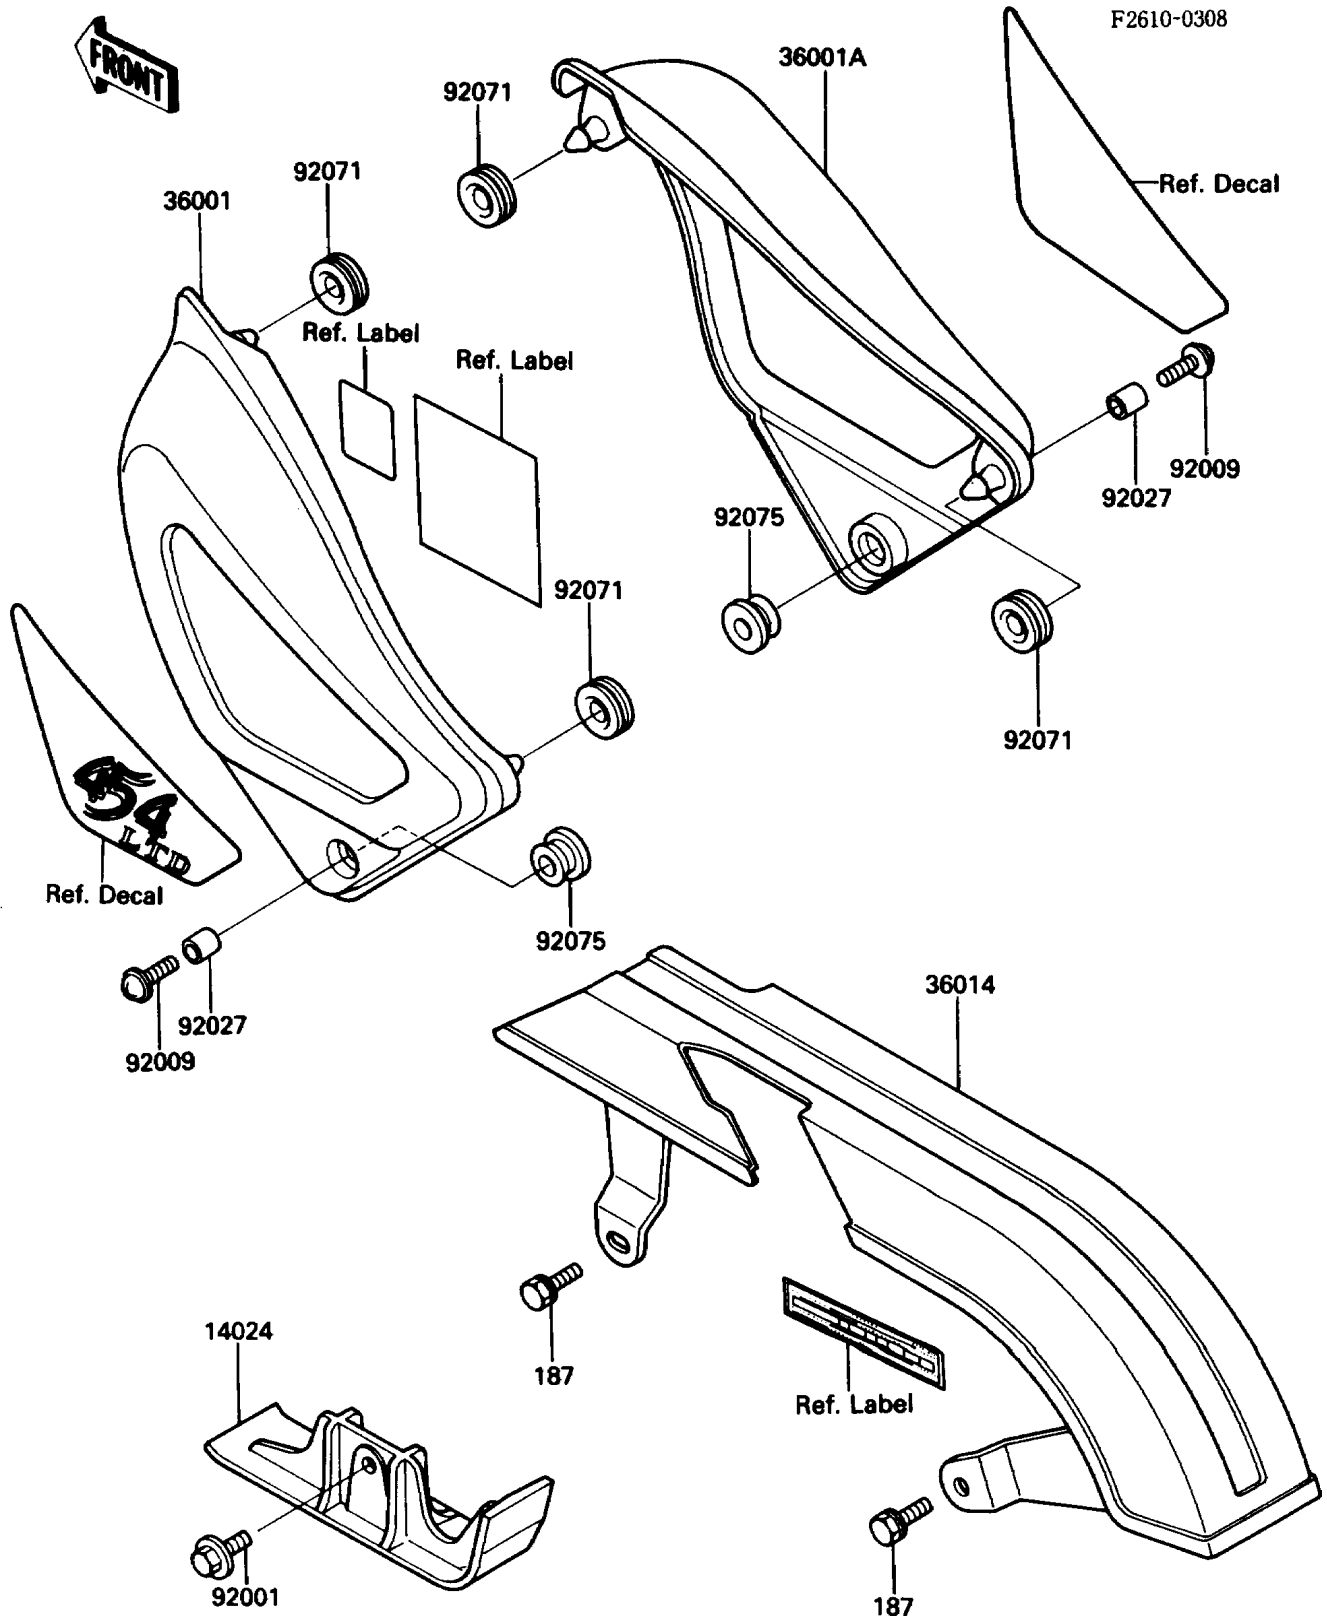

1985 454 LTD PARTS DIAGRAM

Side Covers

1985 454 LTD PARTS LIST

Side Covers

ITEM NAME	PART NUMBER	QUANTITY
COVER,DRIVE BELT (Ref # 14024)	14025-1381	1
COVER-SIDE,LH (Ref # 36001)	36001-1282	1
COVER-SIDE,RH (Ref # 36001A)	36001-1283	1
CASE-CHAIN (Ref # 36014)	36014-1127	1
BOLT,6X16 (Ref # 92001)	92001-1772	1
SCREW,6X22,BLACK (Ref # 92009)	92009-1251	2
COLLAR,6.8X10X12 (Ref # 92027)	92027-162	2
GROMMET (Ref # 92071)	92071-056	4
DAMPER,MALE (Ref # 92075)	92075-174	2
BOLT-UPSET-WSP (Ref # 187)	187B0616	2