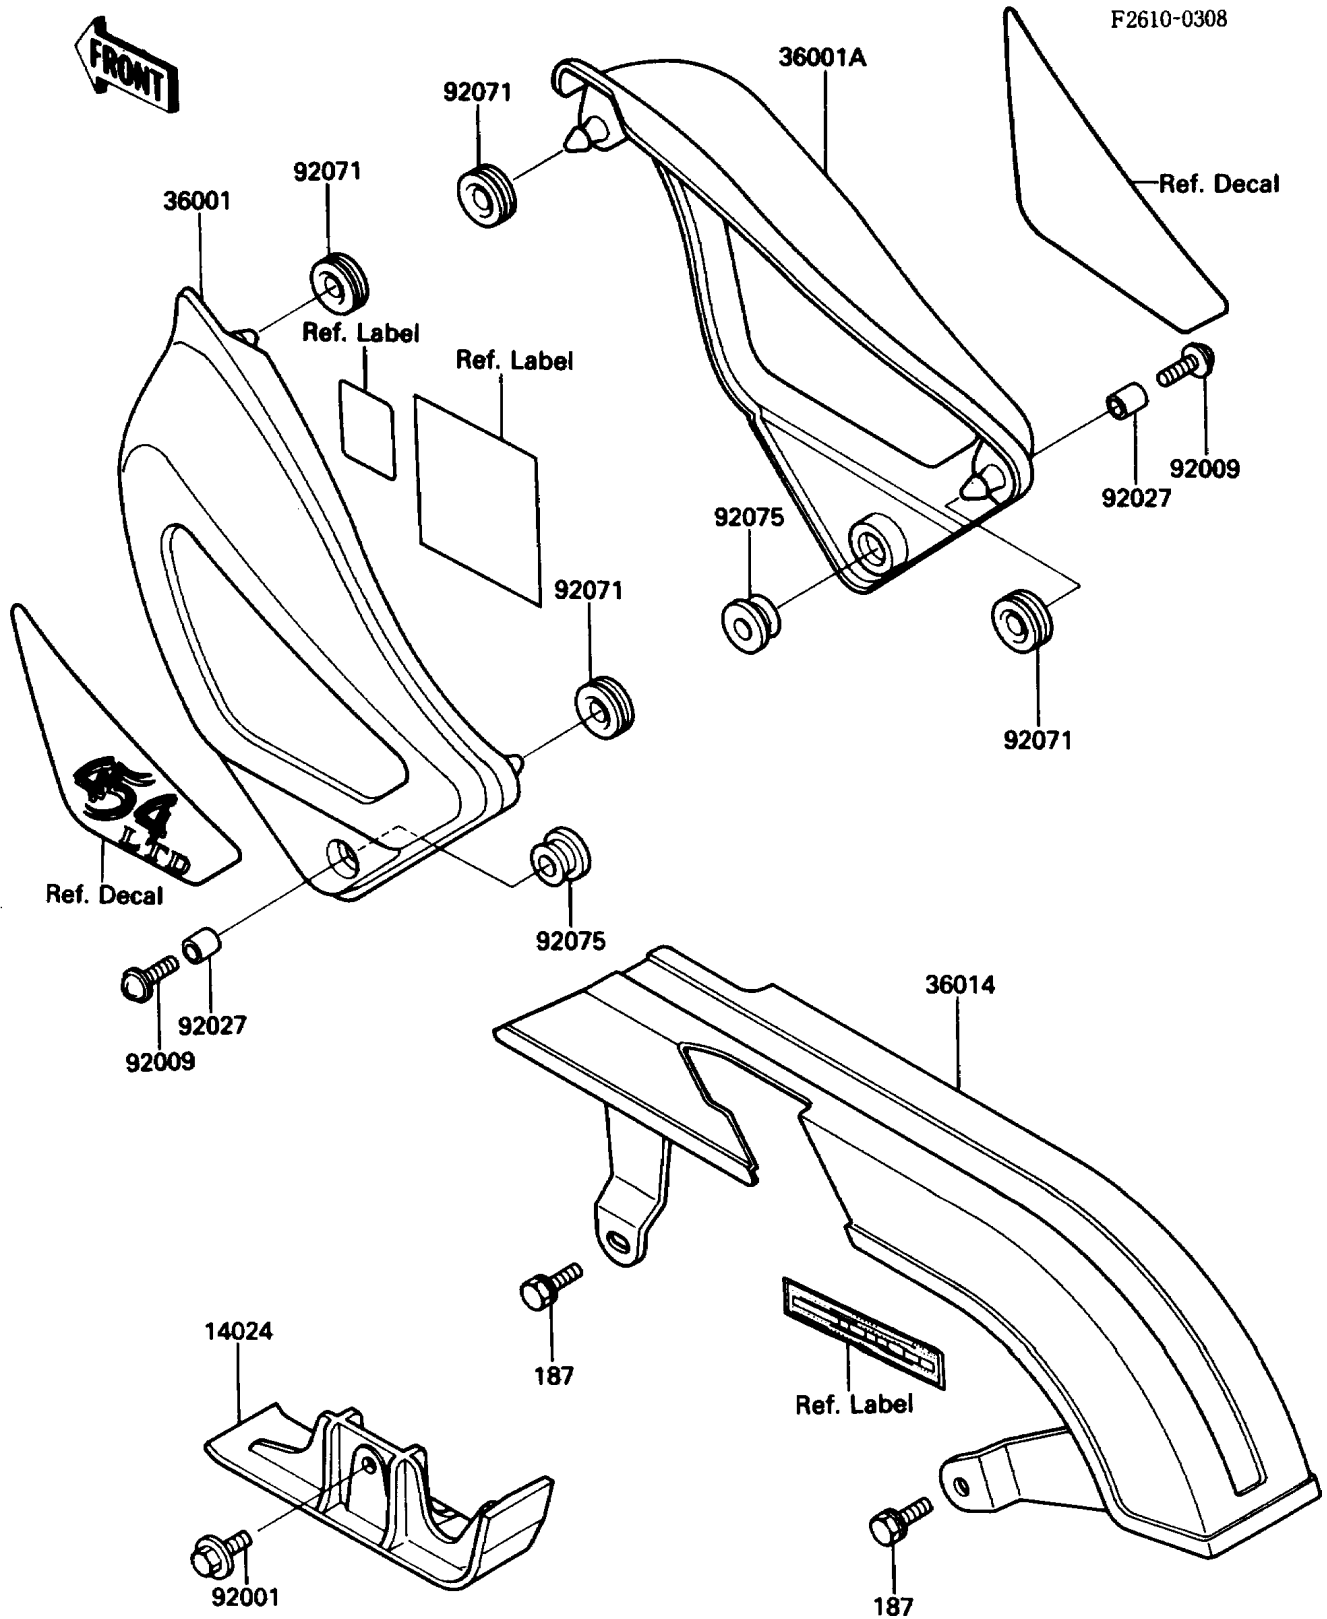

# 1985 454 LTD PARTS DIAGRAM

Side Covers

# 1985 454 LTD PARTS LIST

## Side Covers

ITEM NAME	PART NUMBER	QUANTITY
COVER,DRIVE BELT (Ref # 14024)	14025-1381	1
COVER-SIDE,LH (Ref # 36001)	36001-1282	1
COVER-SIDE,RH (Ref # 36001A)	36001-1283	1
CASE-CHAIN (Ref # 36014)	36014-1127	1
BOLT,6X16 (Ref # 92001)	92001-1772	1
SCREW,6X22,BLACK (Ref # 92009)	92009-1251	2
COLLAR,6.8X10X12 (Ref # 92027)	92027-162	2
GROMMET (Ref # 92071)	92071-056	4
DAMPER,MALE (Ref # 92075)	92075-174	2
BOLT-UPSET-WSP (Ref # 187)	187B0616	2