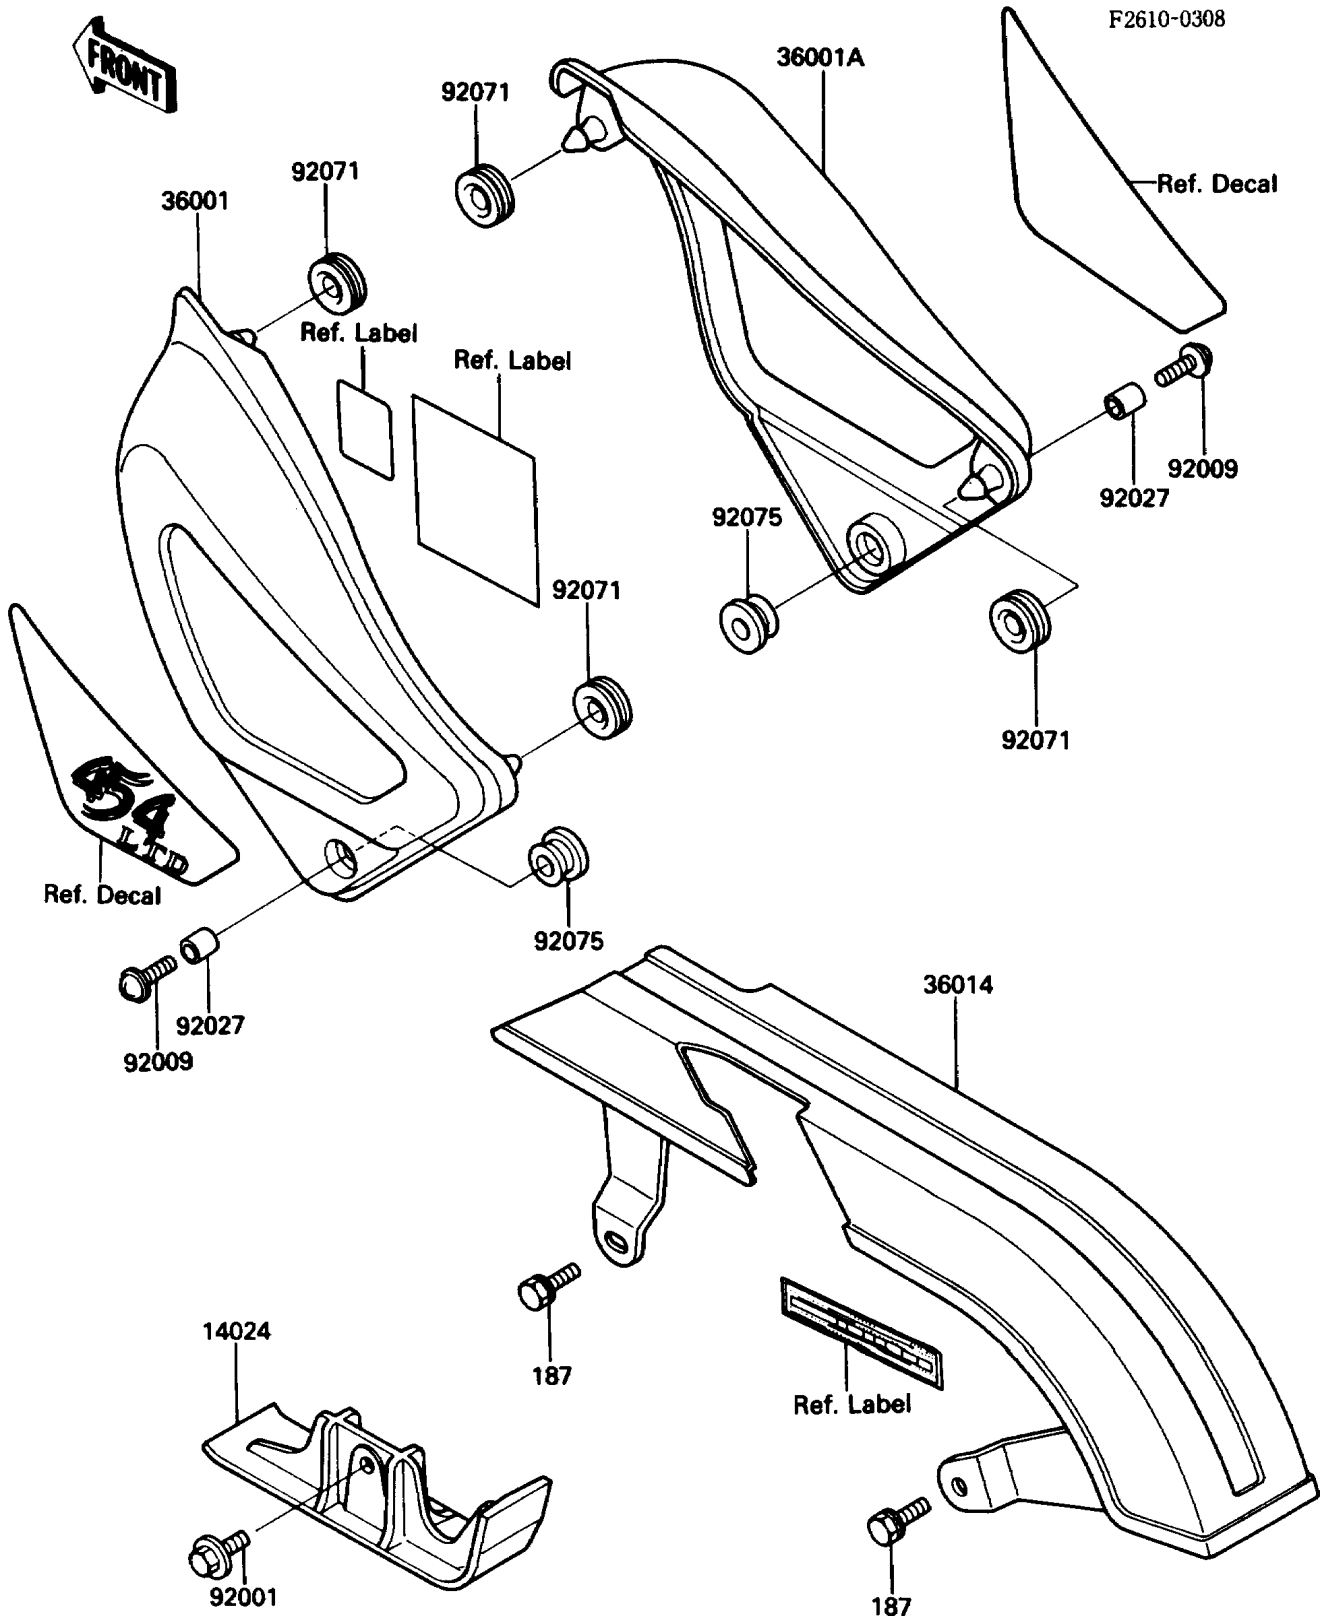

# 1986 454 LTD PARTS DIAGRAM

Side Covers

# 1986 454 LTD PARTS LIST

## Side Covers

ITEM NAME	PART NUMBER	QUANTITY
COVER,DRIVE BELT (Ref # 14024)	14025-1381	1
COVER-SIDE,LH (Ref # 36001)	36001-1282	1
COVER-SIDE,RH (Ref # 36001A)	36001-1283	1
CASE-CHAIN (Ref # 36014)	36014-1127	1
BOLT,6X16 (Ref # 92001)	92001-1772	1
SCREW,6X22,BLACK (Ref # 92009)	92009-1251	2
COLLAR,6.8X10X12 (Ref # 92027)	92027-162	2
GROMMET (Ref # 92071)	92071-056	4
DAMPER,MALE (Ref # 92075)	92075-174	2
BOLT-UPSET-WSP (Ref # 187)	187B0616	2