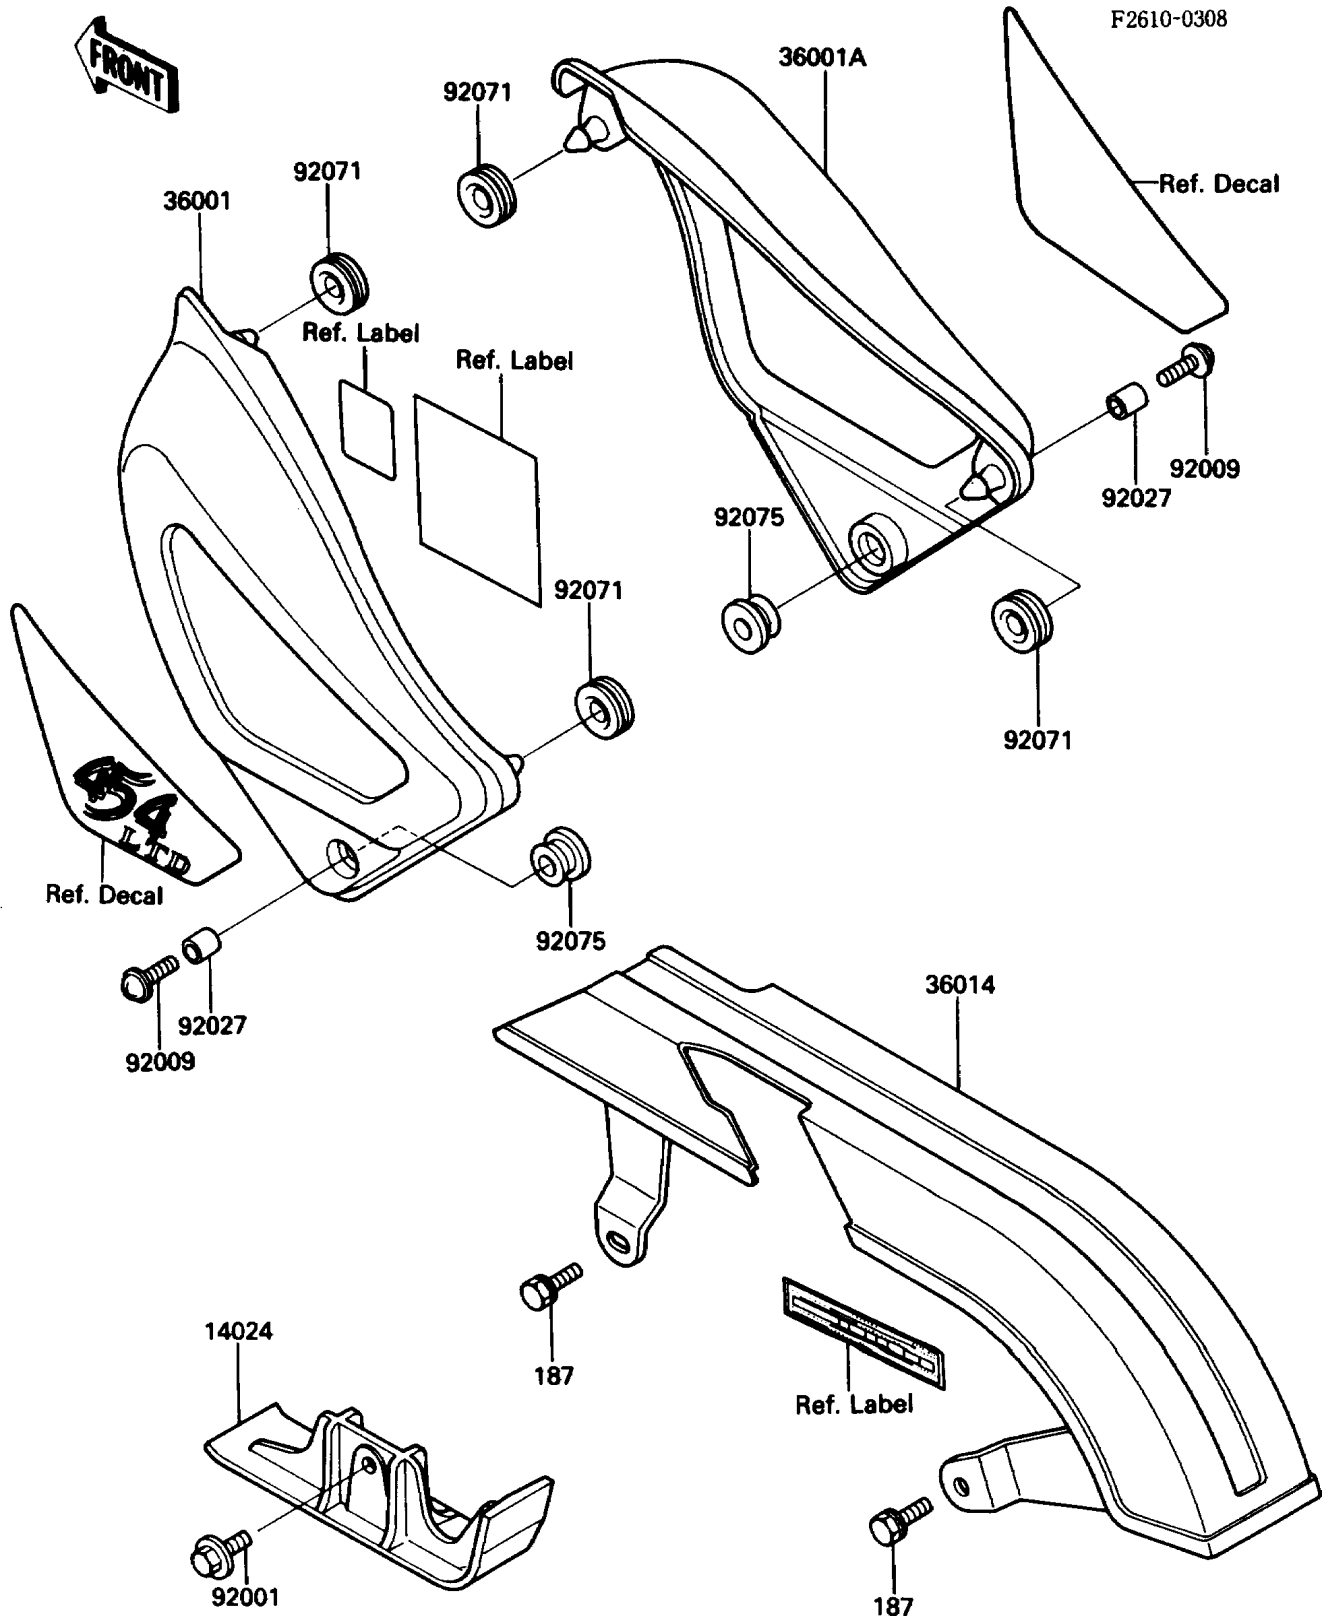

1986 454 LTD PARTS DIAGRAM

Side Covers

1986 454 LTD PARTS LIST

Side Covers

ITEM NAME	PART NUMBER	QUANTITY
COVER,DRIVE BELT (Ref # 14024)	14025-1381	1
COVER-SIDE,LH (Ref # 36001)	36001-1282	1
COVER-SIDE,RH (Ref # 36001A)	36001-1283	1
CASE-CHAIN (Ref # 36014)	36014-1127	1
BOLT,6X16 (Ref # 92001)	92001-1772	1
SCREW,6X22,BLACK (Ref # 92009)	92009-1251	2
COLLAR,6.8X10X12 (Ref # 92027)	92027-162	2
GROMMET (Ref # 92071)	92071-056	4
DAMPER,MALE (Ref # 92075)	92075-174	2
BOLT-UPSET-WSP (Ref # 187)	187B0616	2