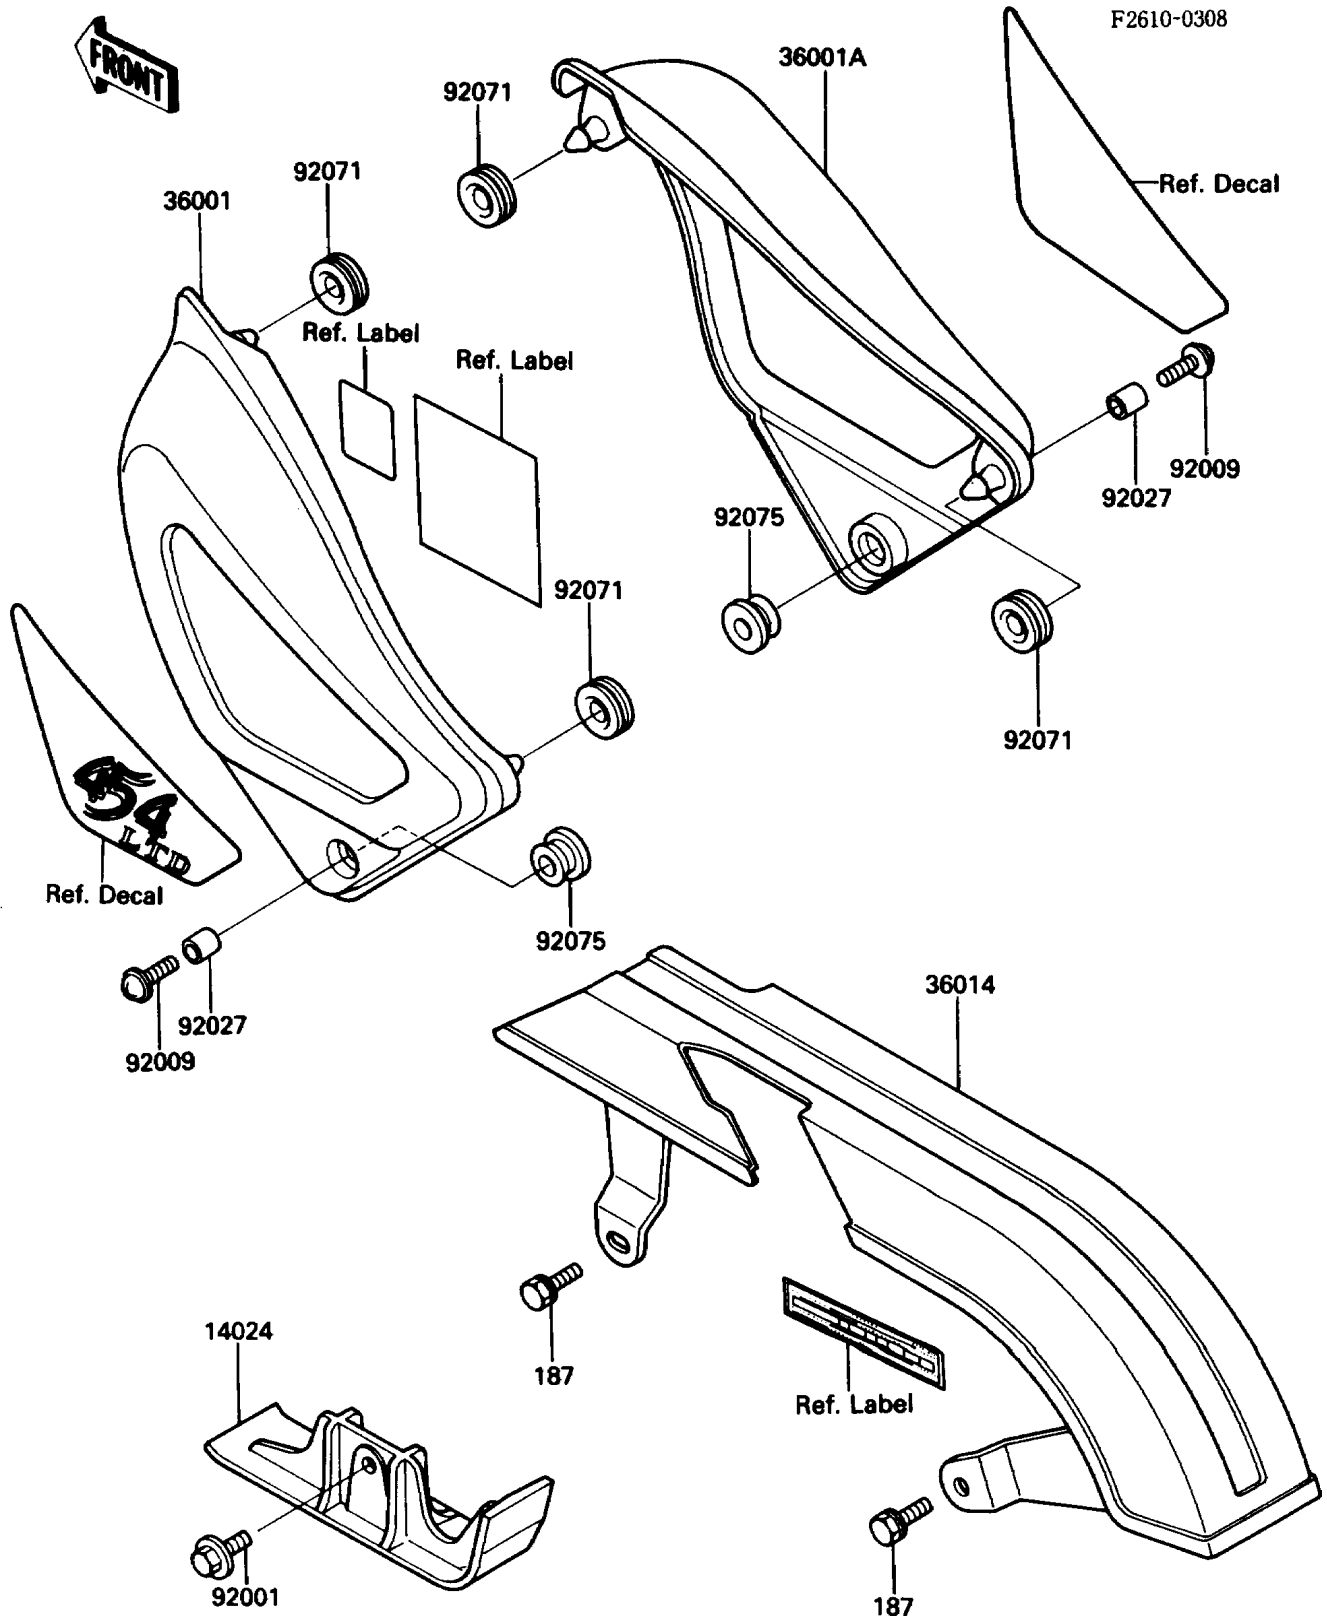

# 1987 454 LTD PARTS DIAGRAM

Side Covers

# 1987 454 LTD PARTS LIST

## Side Covers

ITEM NAME	PART NUMBER	QUANTITY
COVER,DRIVE BELT (Ref # 14024)	14025-1381	1
COVER-SIDE,LH (Ref # 36001)	36001-1282	1
COVER-SIDE,RH (Ref # 36001A)	36001-1283	1
CASE-CHAIN (Ref # 36014)	36014-1127	1
BOLT,6X16 (Ref # 92001)	92001-1772	1
SCREW,6X22,BLACK (Ref # 92009)	92009-1251	2
COLLAR,6.8X10X12 (Ref # 92027)	92027-162	2
GROMMET (Ref # 92071)	92071-056	4
DAMPER,MALE (Ref # 92075)	92075-174	2
BOLT-UPSET-WSP (Ref # 187)	187B0616	2