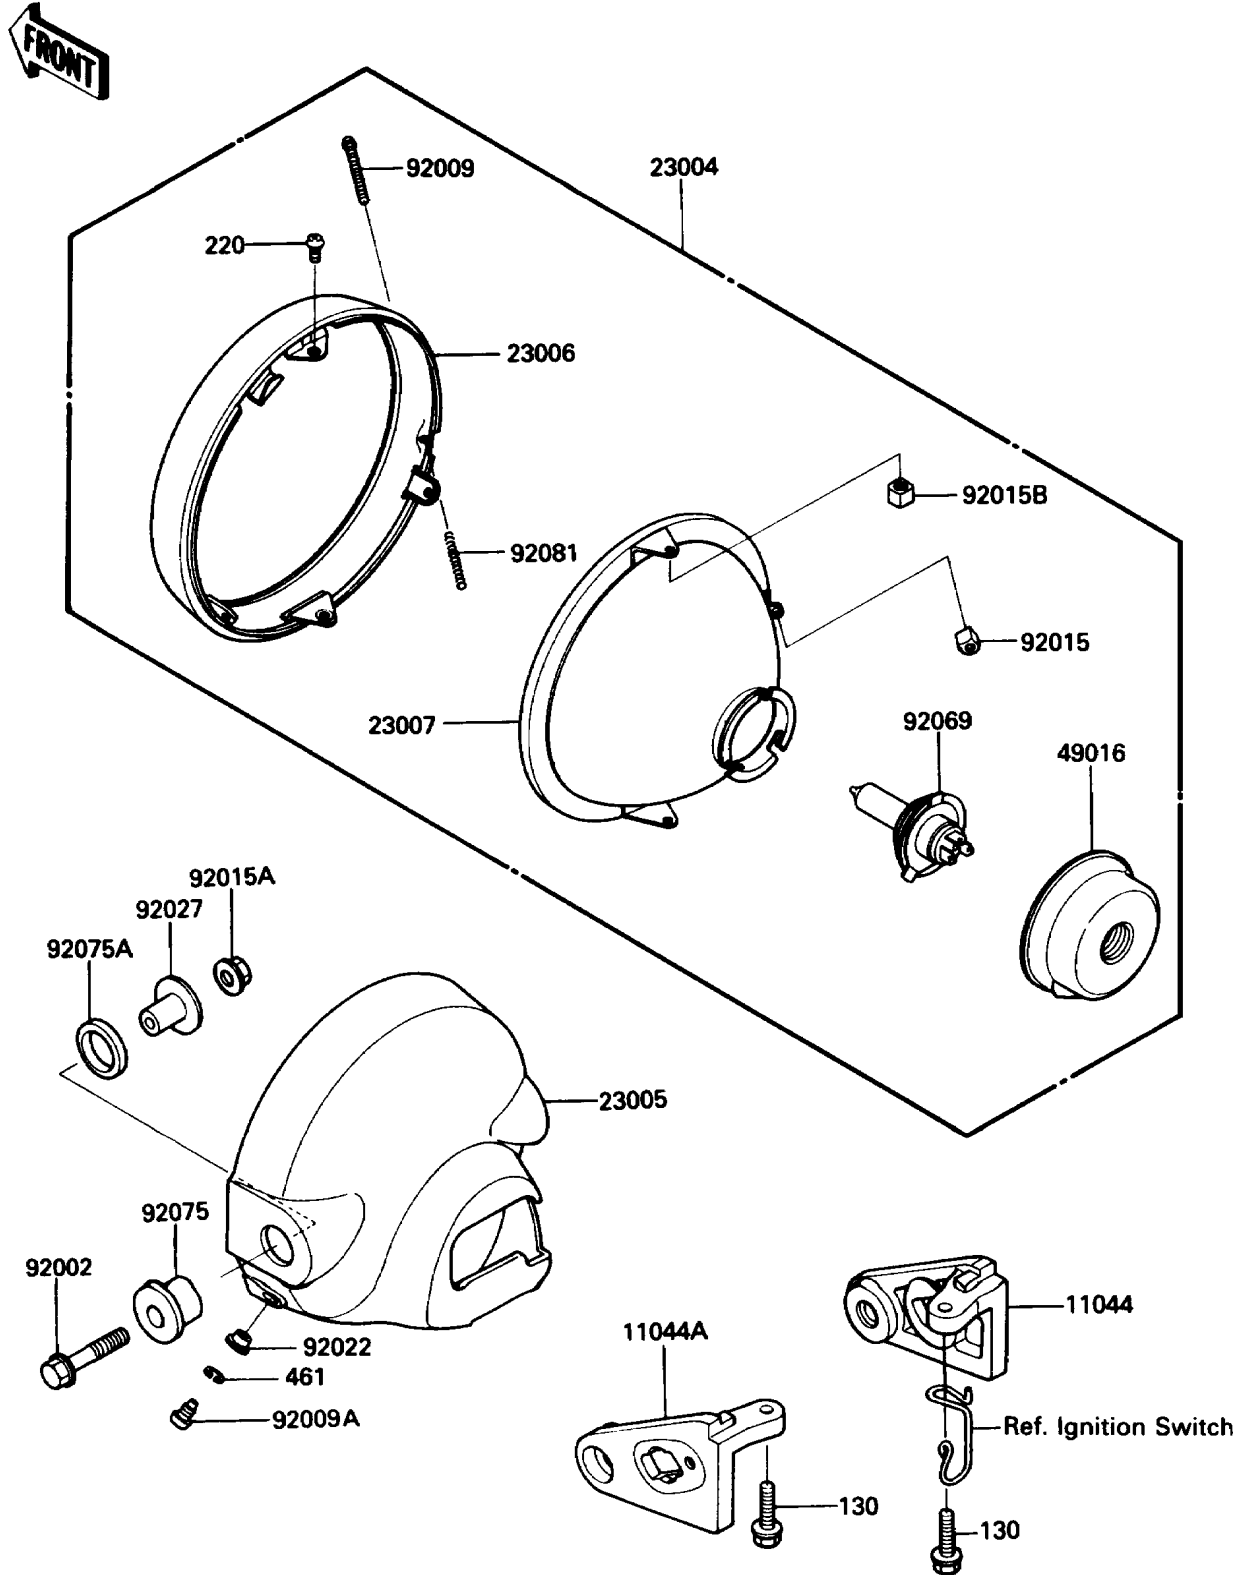

1985 454 LTD PARTS DIAGRAM

Headlight(s)

F2710-0245

1985 454 LTD PARTS LIST

Headlight(s)

ITEM NAME	PART NUMBER	QUANTITY
BRACKET,HEAD LAMP,RH (Ref # 11044)	11043-1941	1
BRACKET,HEAD LAMP,LH (Ref # 11044A)	11043-1942	1
LAMP-HEAD (Ref # 23004)	23004-1171	1
BODY-COMP-HEAD LAMP,CR PLATED (Ref # 23005)	23005-1058	1
RIM-LAMP (Ref # 23006)	23006-1055	1
LENS-COMP,HEAD LAMP (Ref # 23007)	23007-1115	1
COVER-SEAL,HEAD LAMP (Ref # 49016)	49016-1046	1
BOLT,FLANGED,8X40 (Ref # 92002)	92002-1503	2
SCREW,4X52 (Ref # 92009)	92009-1033	1
SCREW,5MM (Ref # 92009A)	92011-024	2
NUT,4MM,FOCUS ADJUST (Ref # 92015)	23020-018	1
NUT,FLANGED,8MM (Ref # 92015A)	92015-1014	2
NUT,5MM (Ref # 92015B)	92015-1157	2
WASHER (Ref # 92022)	23021-010	2
COLLAR,L=20 (Ref # 92027)	92027-1131	2
BULB,12V 60/55W,H4 (Ref # 92069)	92069-1002	1
DAMPER,HEAD LAMP FITTING (Ref # 92075)	92075-1109	2
DAMPER,HEAD LAMP FITTING (Ref # 92075A)	92075-1110	2
SPRING,FOCUS ADJUSTING (Ref # 92081)	92081-1701	1
BOLT-FLANGED (Ref # 130)	130N0825	2
SCREW-PAN-CROS (Ref # 220)	220B0510	2
WASHER-SPRING,5MM (Ref # 461)	461F0500	2