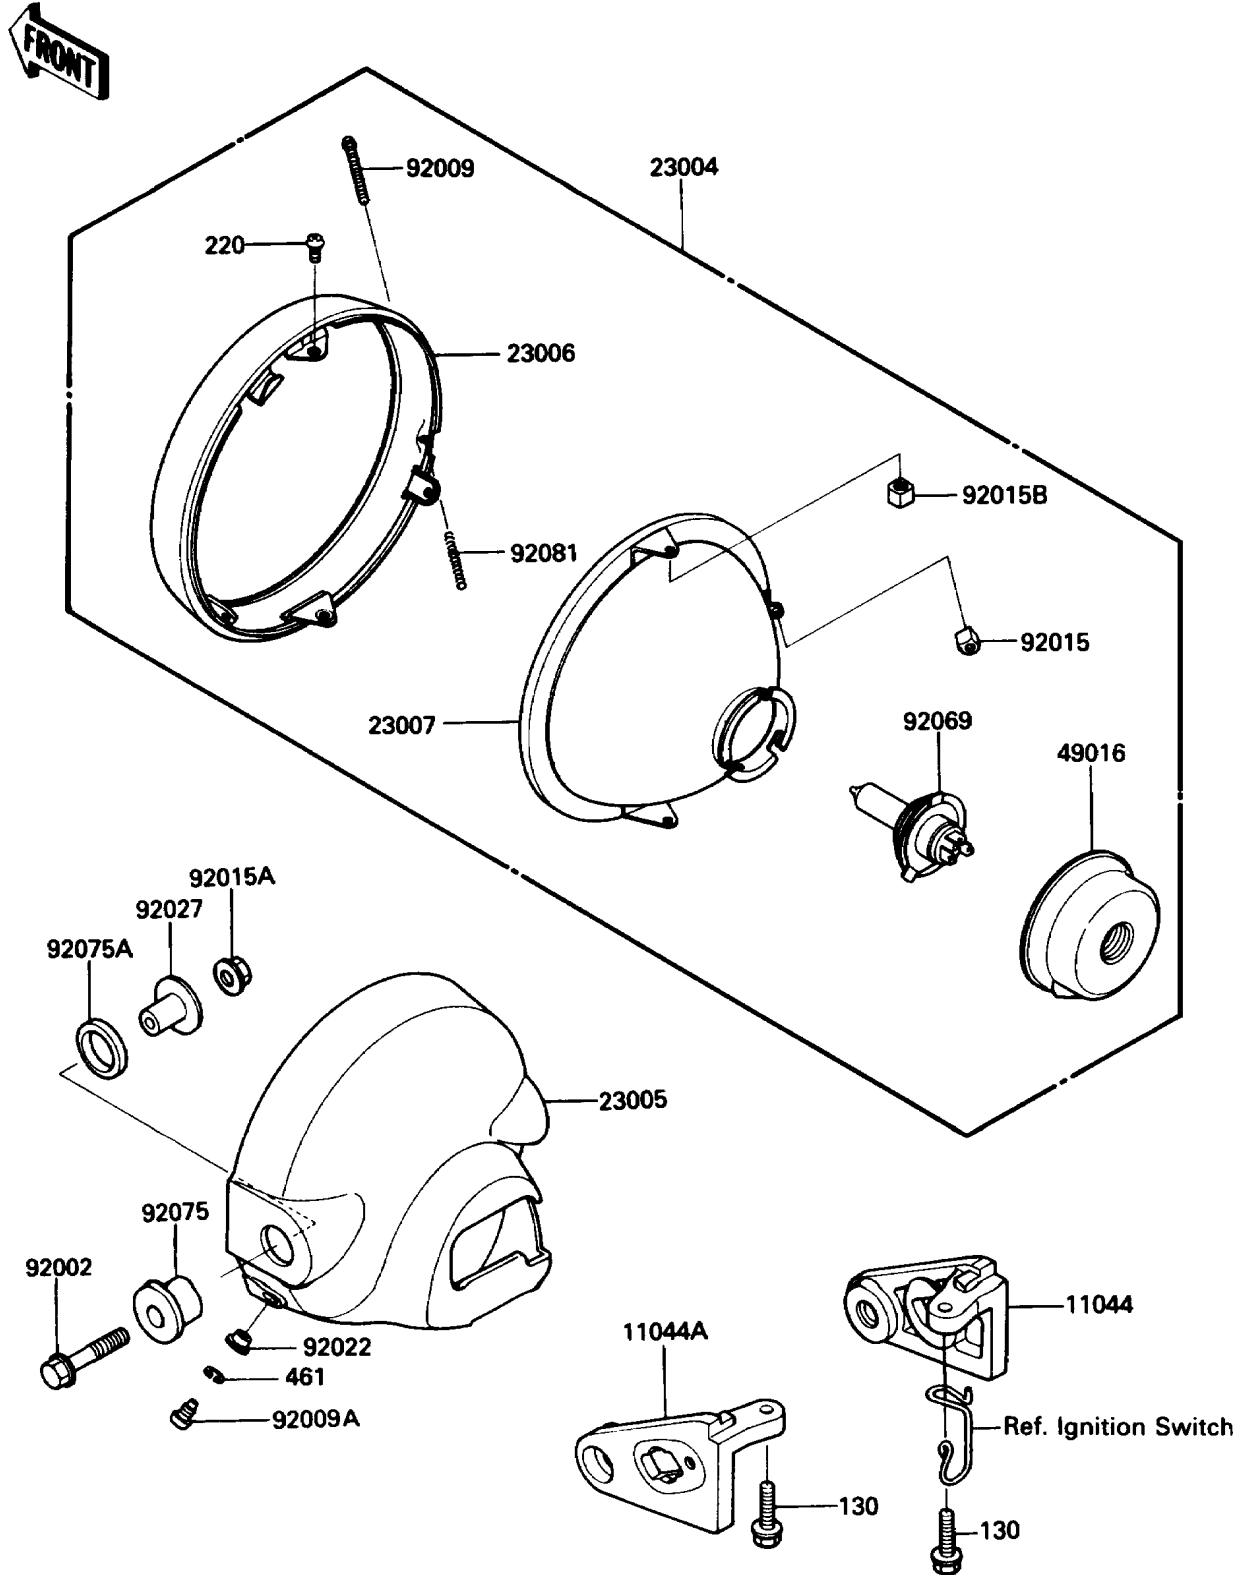

# 1986 454 LTD PARTS DIAGRAM

Headlight(s)

F2710-0245

# 1986 454 LTD PARTS LIST

## Headlight(s)

ITEM NAME	PART NUMBER	QUANTITY
BRACKET,HEAD LAMP,RH (Ref # 11044)	11043-1941	1
BRACKET,HEAD LAMP,LH (Ref # 11044A)	11043-1942	1
LAMP-HEAD (Ref # 23004)	23004-1171	1
BODY-COMP-HEAD LAMP,CR PLATED (Ref # 23005)	23005-1058	1
RIM-LAMP (Ref # 23006)	23006-1055	1
LENS-COMP,HEAD LAMP (Ref # 23007)	23007-1115	1
COVER-SEAL,HEAD LAMP (Ref # 49016)	49016-1046	1
BOLT,FLANGED,8X40 (Ref # 92002)	92002-1503	2
SCREW,4X52 (Ref # 92009)	92009-1033	1
SCREW,5MM (Ref # 92009A)	92011-024	2
NUT,4MM,FOCUS ADJUST (Ref # 92015)	23020-018	1
NUT,FLANGED,8MM (Ref # 92015A)	92015-1014	2
NUT,5MM (Ref # 92015B)	92015-1157	2
WASHER (Ref # 92022)	23021-010	2
COLLAR,L=20 (Ref # 92027)	92027-1131	2
BULB,12V 60/55W,H4 (Ref # 92069)	92069-1002	1
DAMPER,HEAD LAMP FITTING (Ref # 92075)	92075-1109	2
DAMPER,HEAD LAMP FITTING (Ref # 92075A)	92075-1110	2
SPRING,FOCUS ADJUSTING (Ref # 92081)	92081-1701	1
BOLT-FLANGED (Ref # 130)	130N0825	2
SCREW-PAN-CROS (Ref # 220)	220B0510	2
WASHER-SPRING,5MM (Ref # 461)	461F0500	2