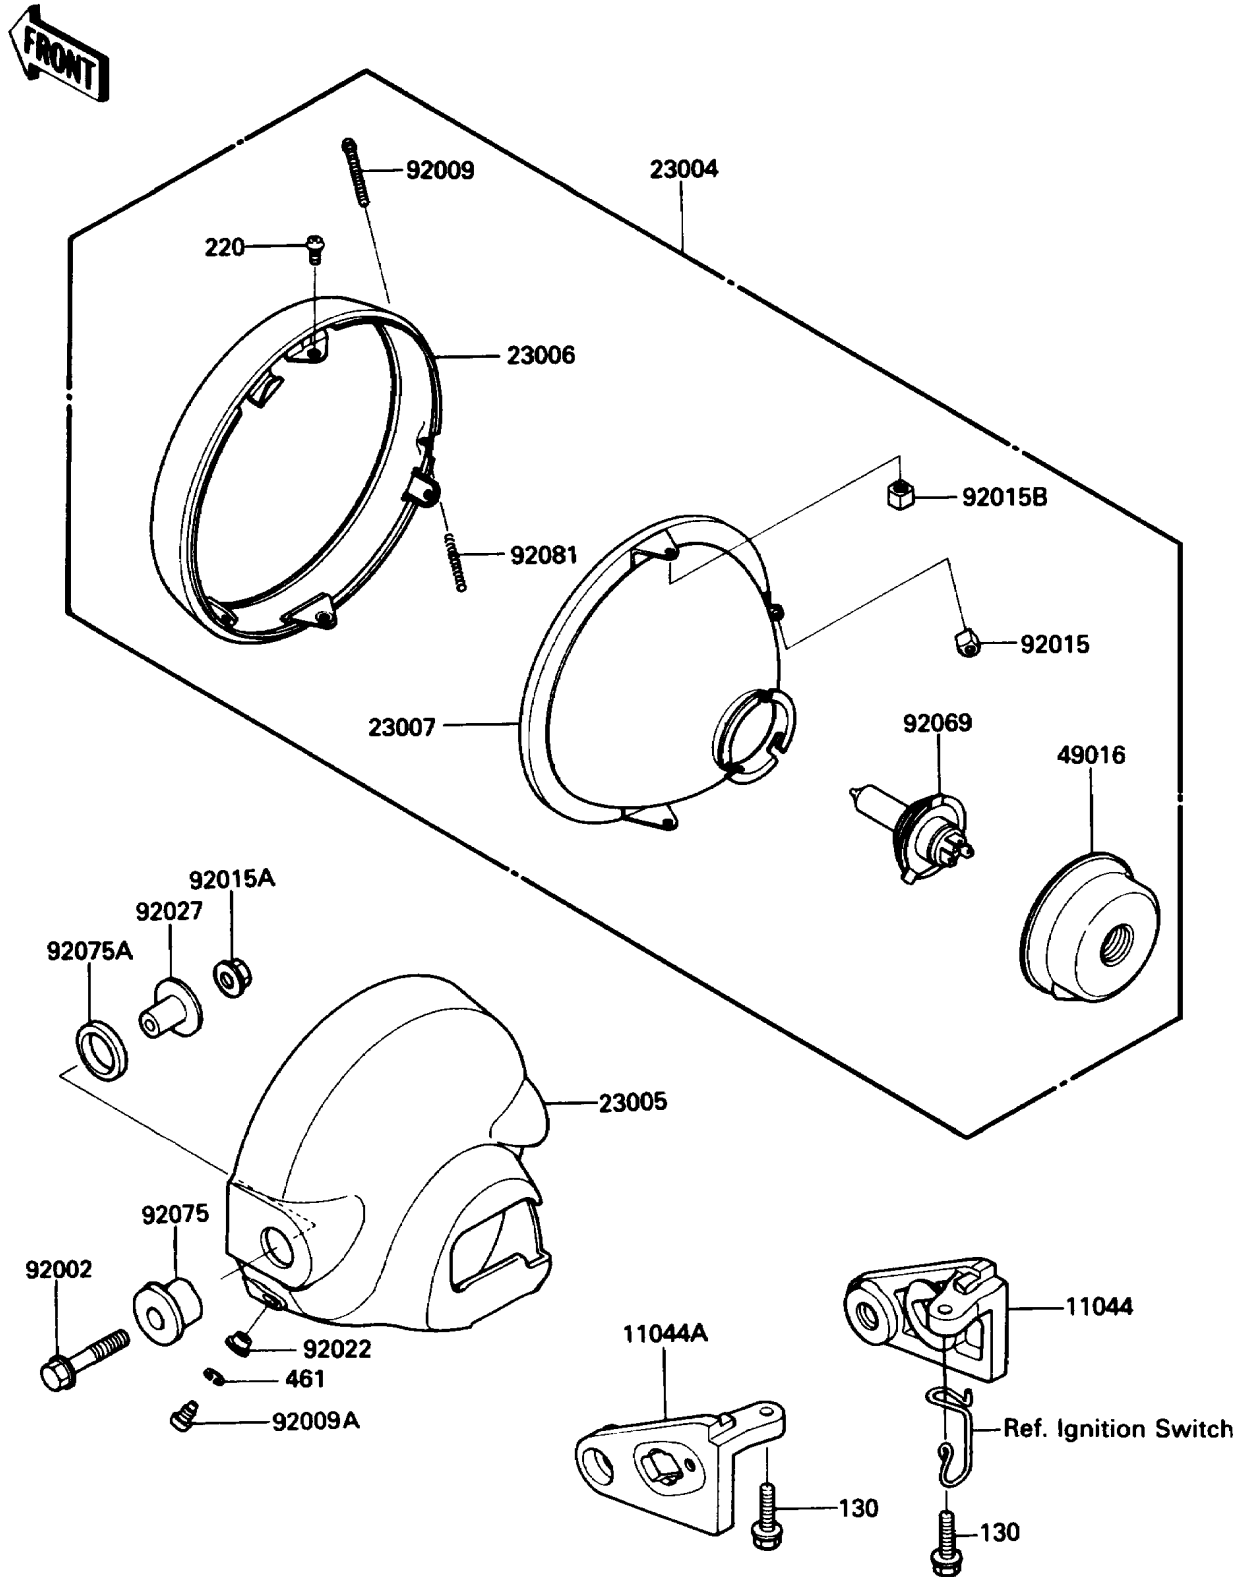

1987 454 LTD PARTS DIAGRAM

Headlight(s)

F2710-0245

1987 454 LTD PARTS LIST

Headlight(s)

ITEM NAME	PART NUMBER	QUANTITY
BRACKET,HEAD LAMP,RH (Ref # 11044)	11043-1941	1
BRACKET,HEAD LAMP,LH (Ref # 11044A)	11043-1942	1
LAMP-HEAD (Ref # 23004)	23004-1171	1
BODY-COMP-HEAD LAMP,CR PLATED (Ref # 23005)	23005-1058	1
RIM-LAMP (Ref # 23006)	23006-1055	1
LENS-COMP,HEAD LAMP (Ref # 23007)	23007-1115	1
COVER-SEAL,HEAD LAMP (Ref # 49016)	49016-1046	1
BOLT,FLANGED,8X40 (Ref # 92002)	92002-1503	2
SCREW,4X52 (Ref # 92009)	92009-1033	1
SCREW,5MM (Ref # 92009A)	92011-024	2
NUT,4MM,FOCUS ADJUST (Ref # 92015)	23020-018	1
NUT,FLANGED,8MM (Ref # 92015A)	92015-1014	2
NUT,5MM (Ref # 92015B)	92015-1157	2
WASHER (Ref # 92022)	23021-010	2
COLLAR,L=20 (Ref # 92027)	92027-1131	2
BULB,12V 60/55W,H4 (Ref # 92069)	92069-1002	1
DAMPER,HEAD LAMP FITTING (Ref # 92075)	92075-1109	2
DAMPER,HEAD LAMP FITTING (Ref # 92075A)	92075-1110	2
SPRING,FOCUS ADJUSTING (Ref # 92081)	92081-1701	1
BOLT-FLANGED (Ref # 130)	130N0825	2
SCREW-PAN-CROS (Ref # 220)	220B0510	2
WASHER-SPRING,5MM (Ref # 461)	461F0500	2