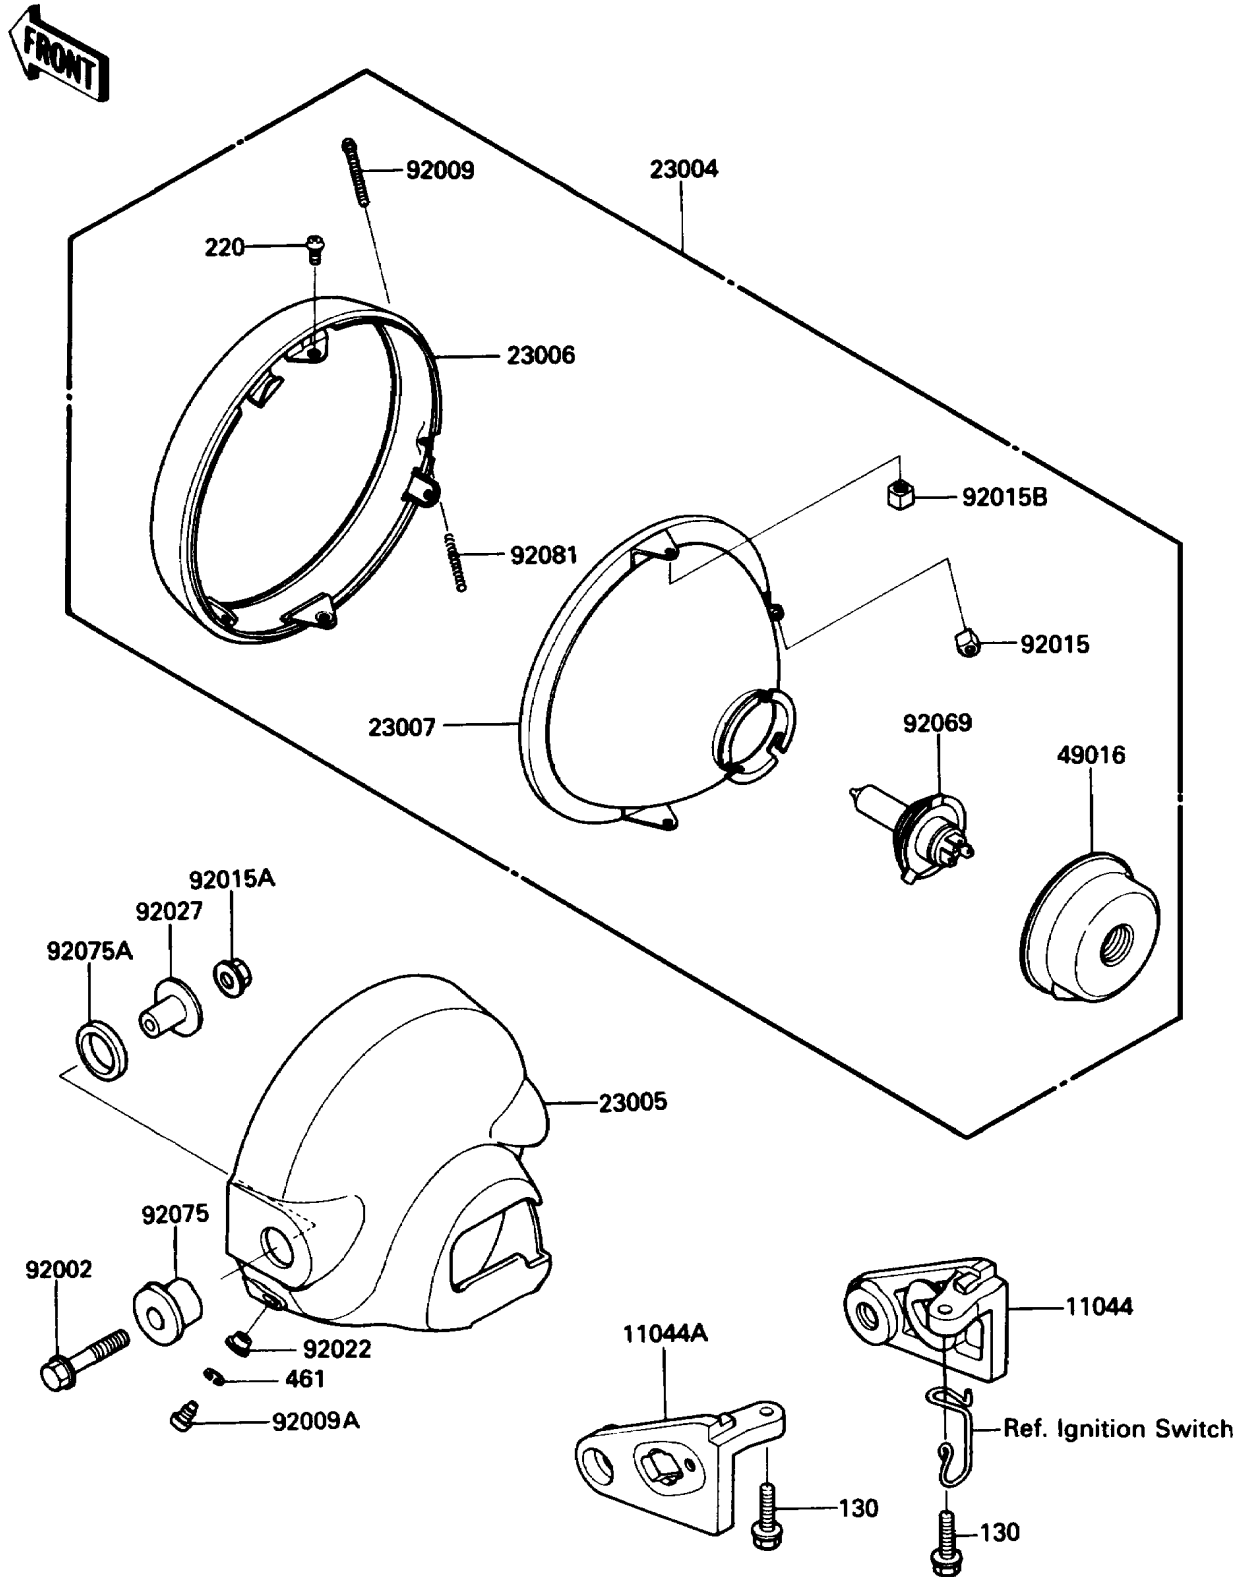

1988 454 LTD PARTS DIAGRAM

Headlight(s)

F2710-0245

1988 454 LTD PARTS LIST

Headlight(s)

ITEM NAME	PART NUMBER	QUANTITY
-----------	-------------	----------