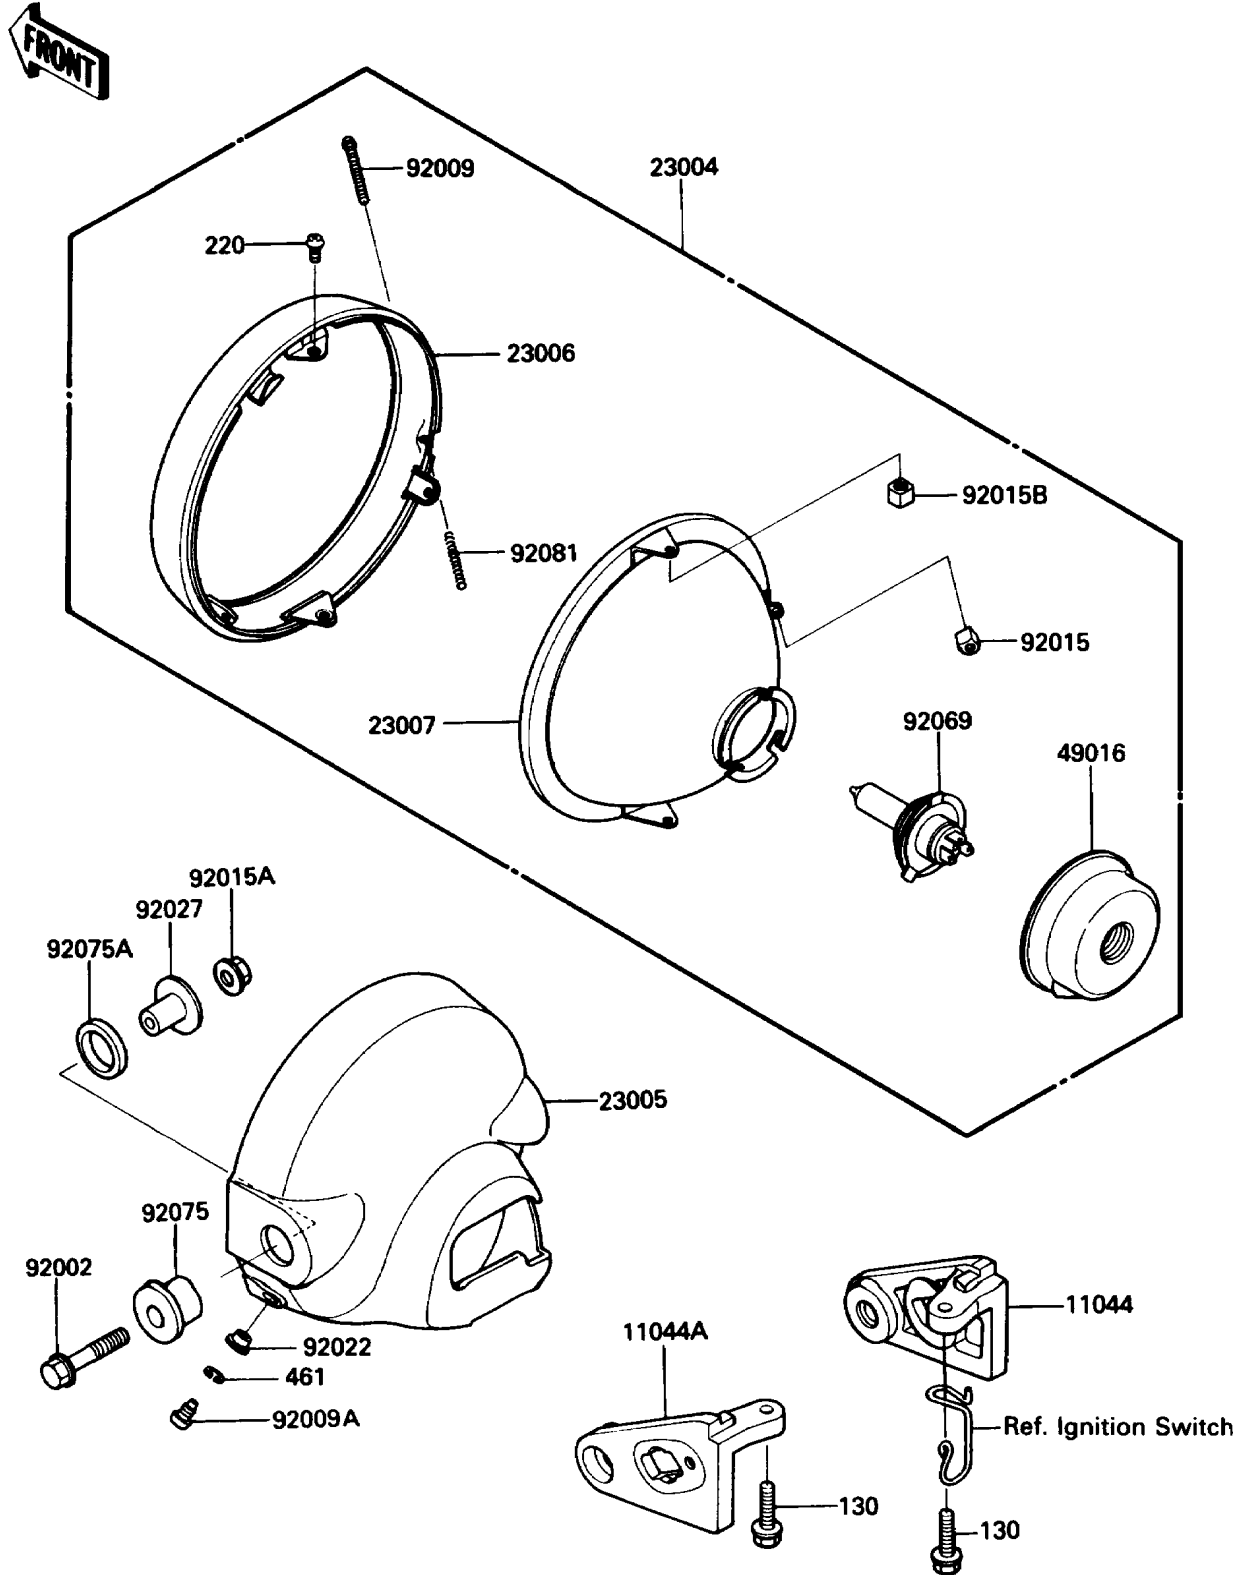

1988 454 LTD PARTS DIAGRAM

Headlight(s)

F2710-0245

1988 454 LTD PARTS LIST

Headlight(s)

ITEM NAME	PART NUMBER	QUANTITY
-----------	-------------	----------