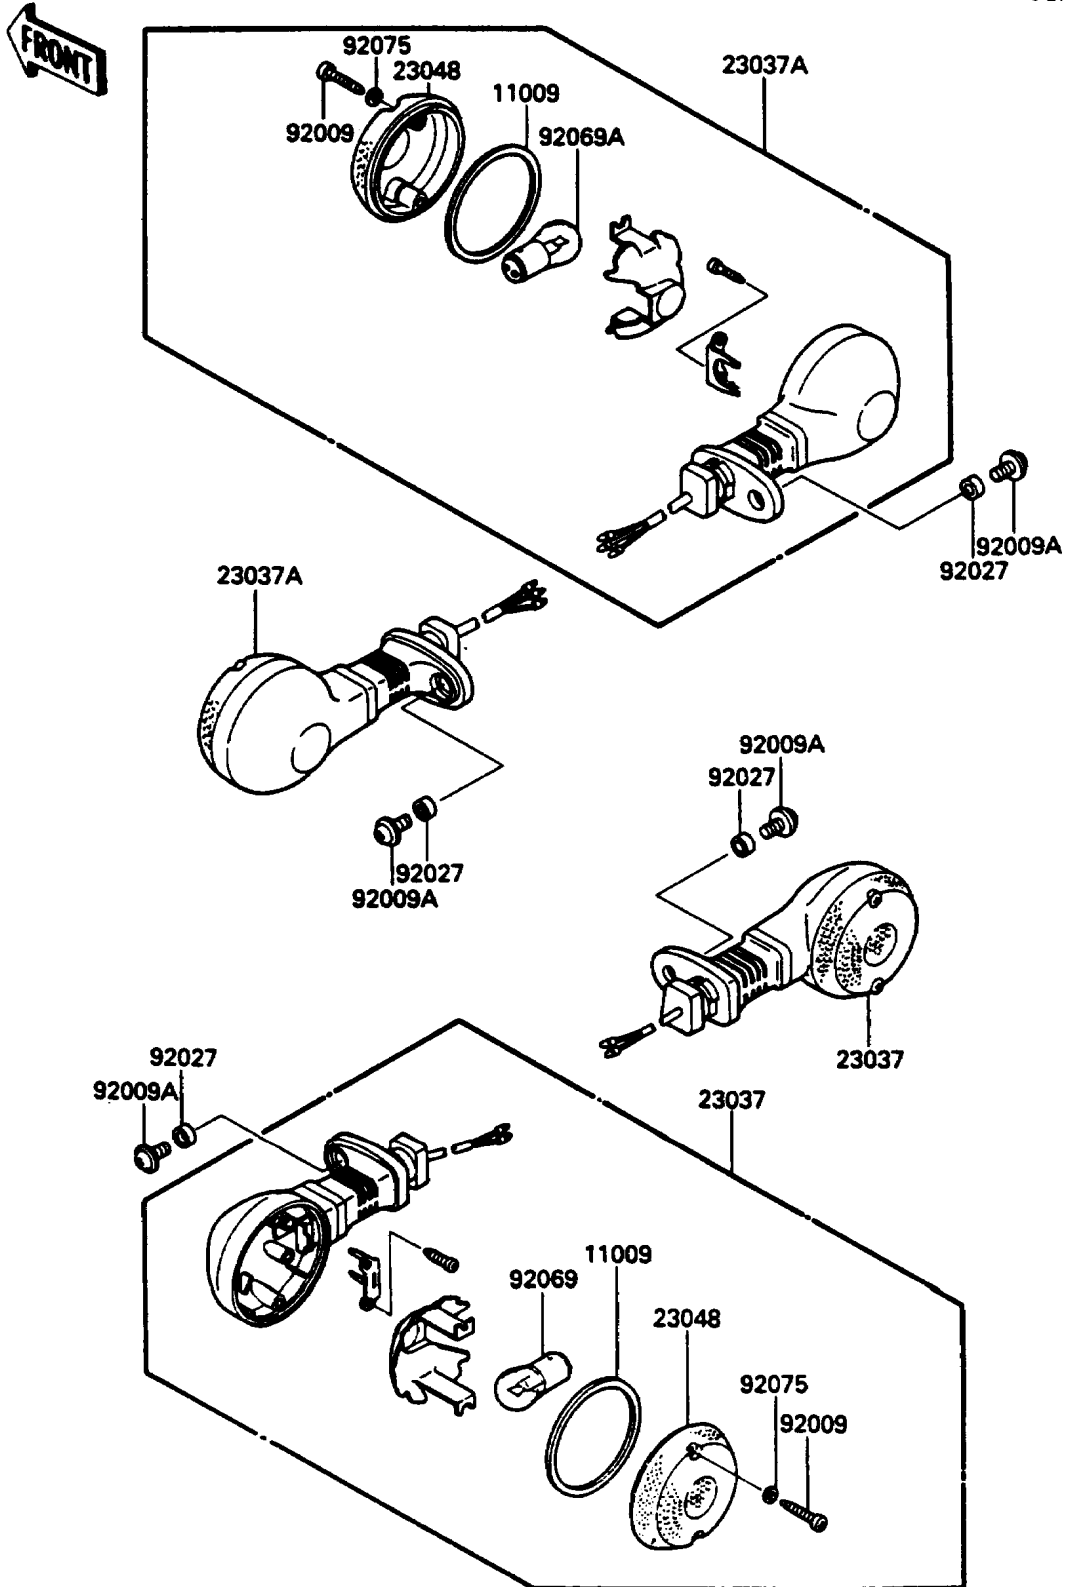

1985 454 LTD PARTS DIAGRAM

Turn Signals

F2730-0150

1985 454 LTD PARTS LIST

Turn Signals

ITEM NAME	PART NUMBER	QUANTITY
GASKET,SIGNAL LAMP (Ref # 11009)	11009-1413	4
LAMP-ASSY-SIGNAL,RR (Ref # 23037)	23037-1208	2
LAMP-ASSY-SIGNAL,FR (Ref # 23037A)	23037-1214	2
LENS-SIGNAL LAMP (Ref # 23048)	23048-1066	4
SCREW,TAPPING,4X25 (Ref # 92009)	92009-1069	8
SCREW,6X14 (Ref # 92009A)	92009-1288	4
COLLAR,6.8X10X6 (Ref # 92027)	92027-103	4
BULB,12V 32CP(23W) (Ref # 92069)	92069-055	2
BULB,12V 32/3CP(23/8W) (Ref # 92069A)	92069-060	2
WASHER,PLAIN,4MM (Ref # 92075)	23058-002	8