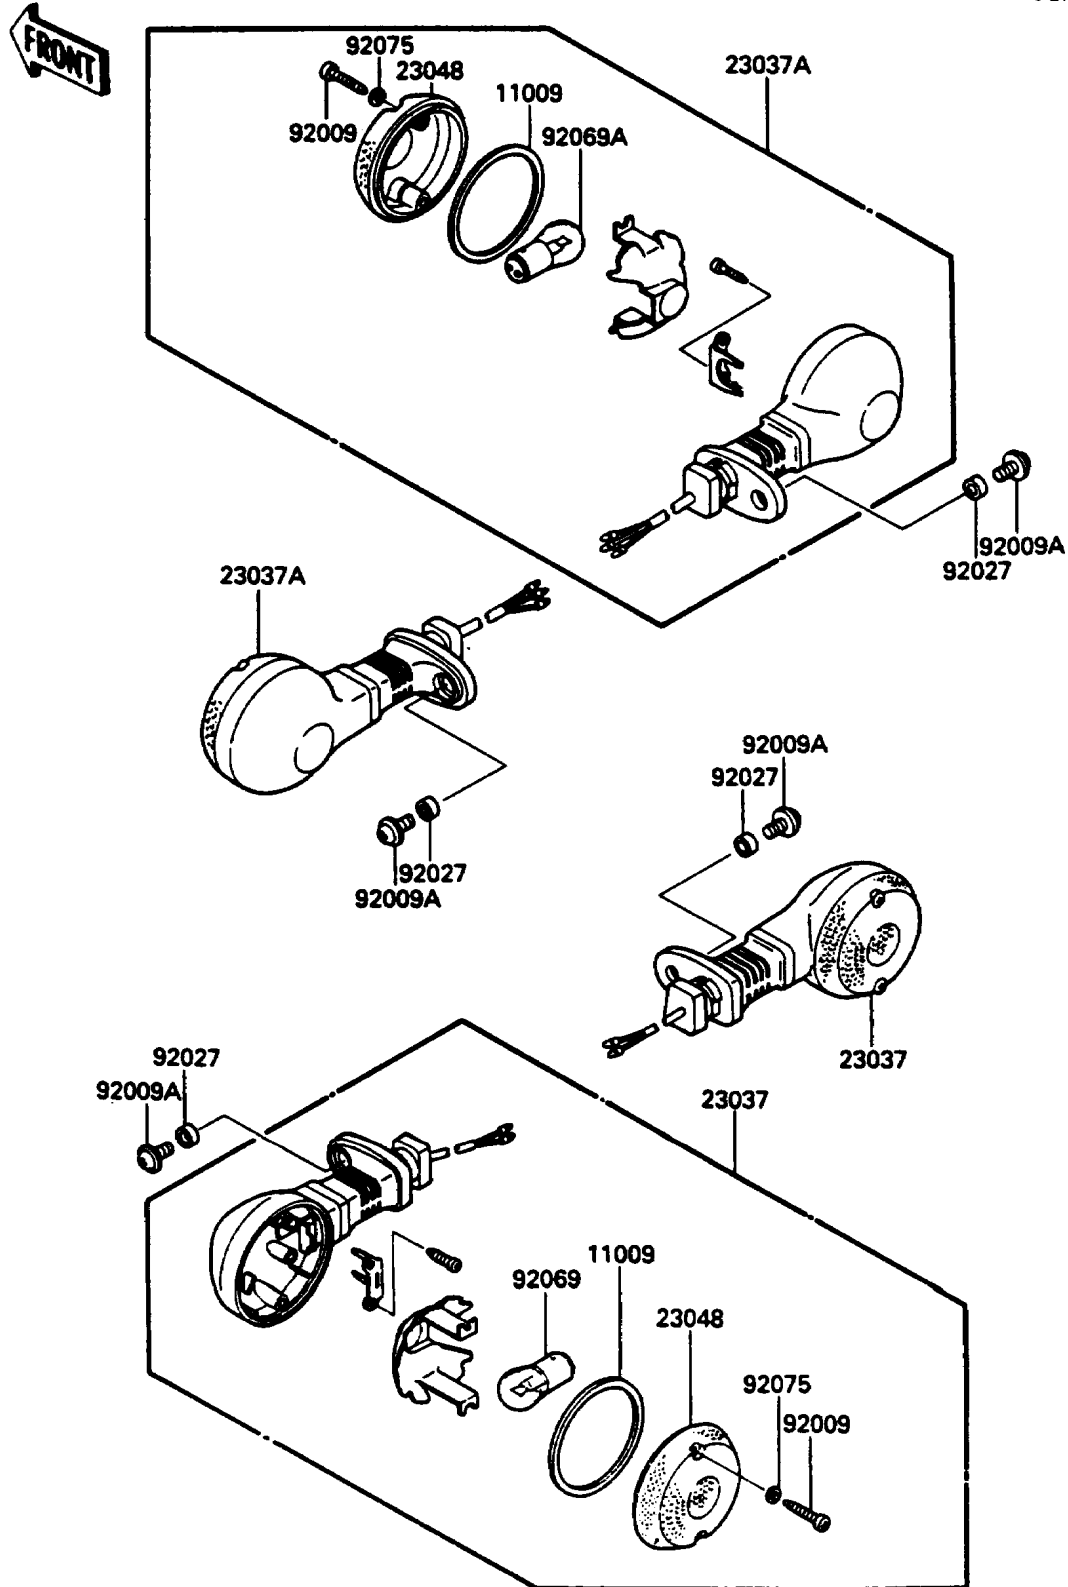

1986 454 LTD PARTS DIAGRAM

Turn Signals

F2730-0150

1986 454 LTD PARTS LIST

Turn Signals

ITEM NAME	PART NUMBER	QUANTITY
GASKET,SIGNAL LAMP (Ref # 11009)	11009-1413	4
LAMP-ASSY-SIGNAL,RR (Ref # 23037)	23037-1208	2
LAMP-ASSY-SIGNAL,FR (Ref # 23037A)	23037-1214	2
LENS-SIGNAL LAMP (Ref # 23048)	23048-1066	4
SCREW,TAPPING,4X25 (Ref # 92009)	92009-1069	8
SCREW,6X14 (Ref # 92009A)	92009-1288	4
COLLAR,6.8X10X6 (Ref # 92027)	92027-103	4
BULB,12V 32CP(23W) (Ref # 92069)	92069-055	2
BULB,12V 32/3CP(23/8W) (Ref # 92069A)	92069-060	2
WASHER,PLAIN,4MM (Ref # 92075)	23058-002	8