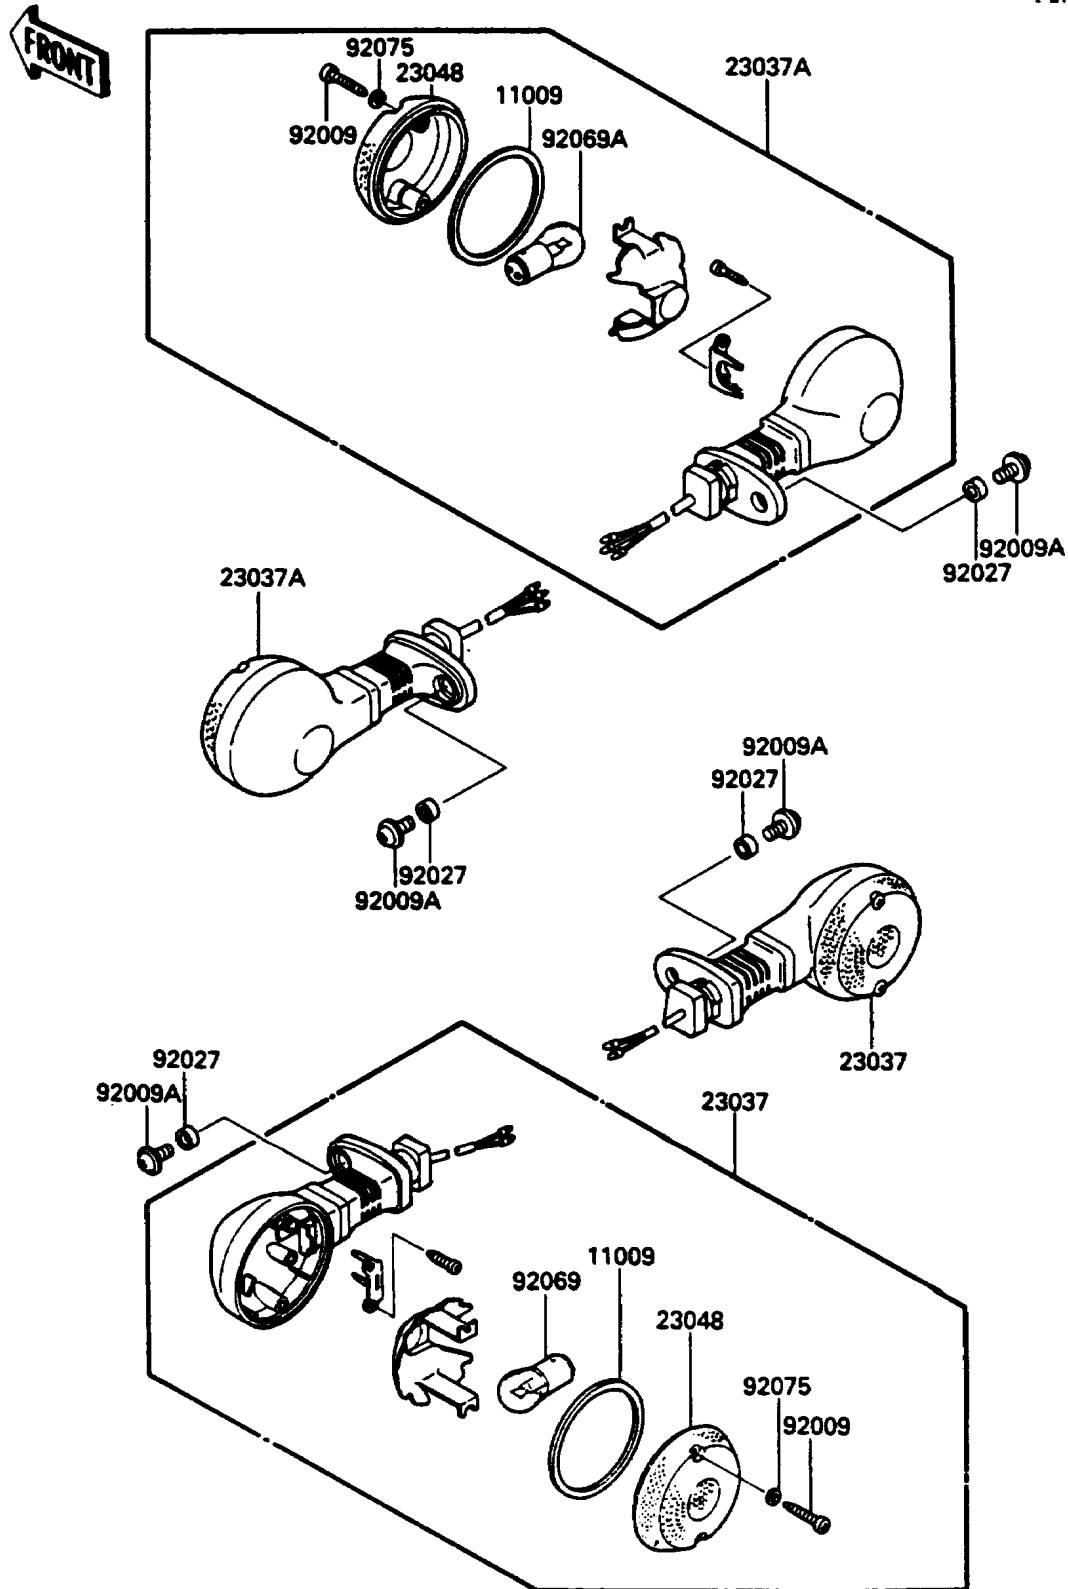

1986 454 LTD PARTS DIAGRAM

Turn Signals

F2730-0150

1986 454 LTD PARTS LIST

Turn Signals

ITEM NAME	PART NUMBER	QUANTITY
GASKET,SIGNAL LAMP (Ref # 11009)	11009-1413	4
LAMP-ASSY-SIGNAL,RR (Ref # 23037)	23037-1208	2
LAMP-ASSY-SIGNAL,FR (Ref # 23037A)	23037-1214	2
LENS-SIGNAL LAMP (Ref # 23048)	23048-1066	4
SCREW,TAPPING,4X25 (Ref # 92009)	92009-1069	8
SCREW,6X14 (Ref # 92009A)	92009-1288	4
COLLAR,6.8X10X6 (Ref # 92027)	92027-103	4
BULB,12V 32CP(23W) (Ref # 92069)	92069-055	2
BULB,12V 32/3CP(23/8W) (Ref # 92069A)	92069-060	2
WASHER,PLAIN,4MM (Ref # 92075)	23058-002	8