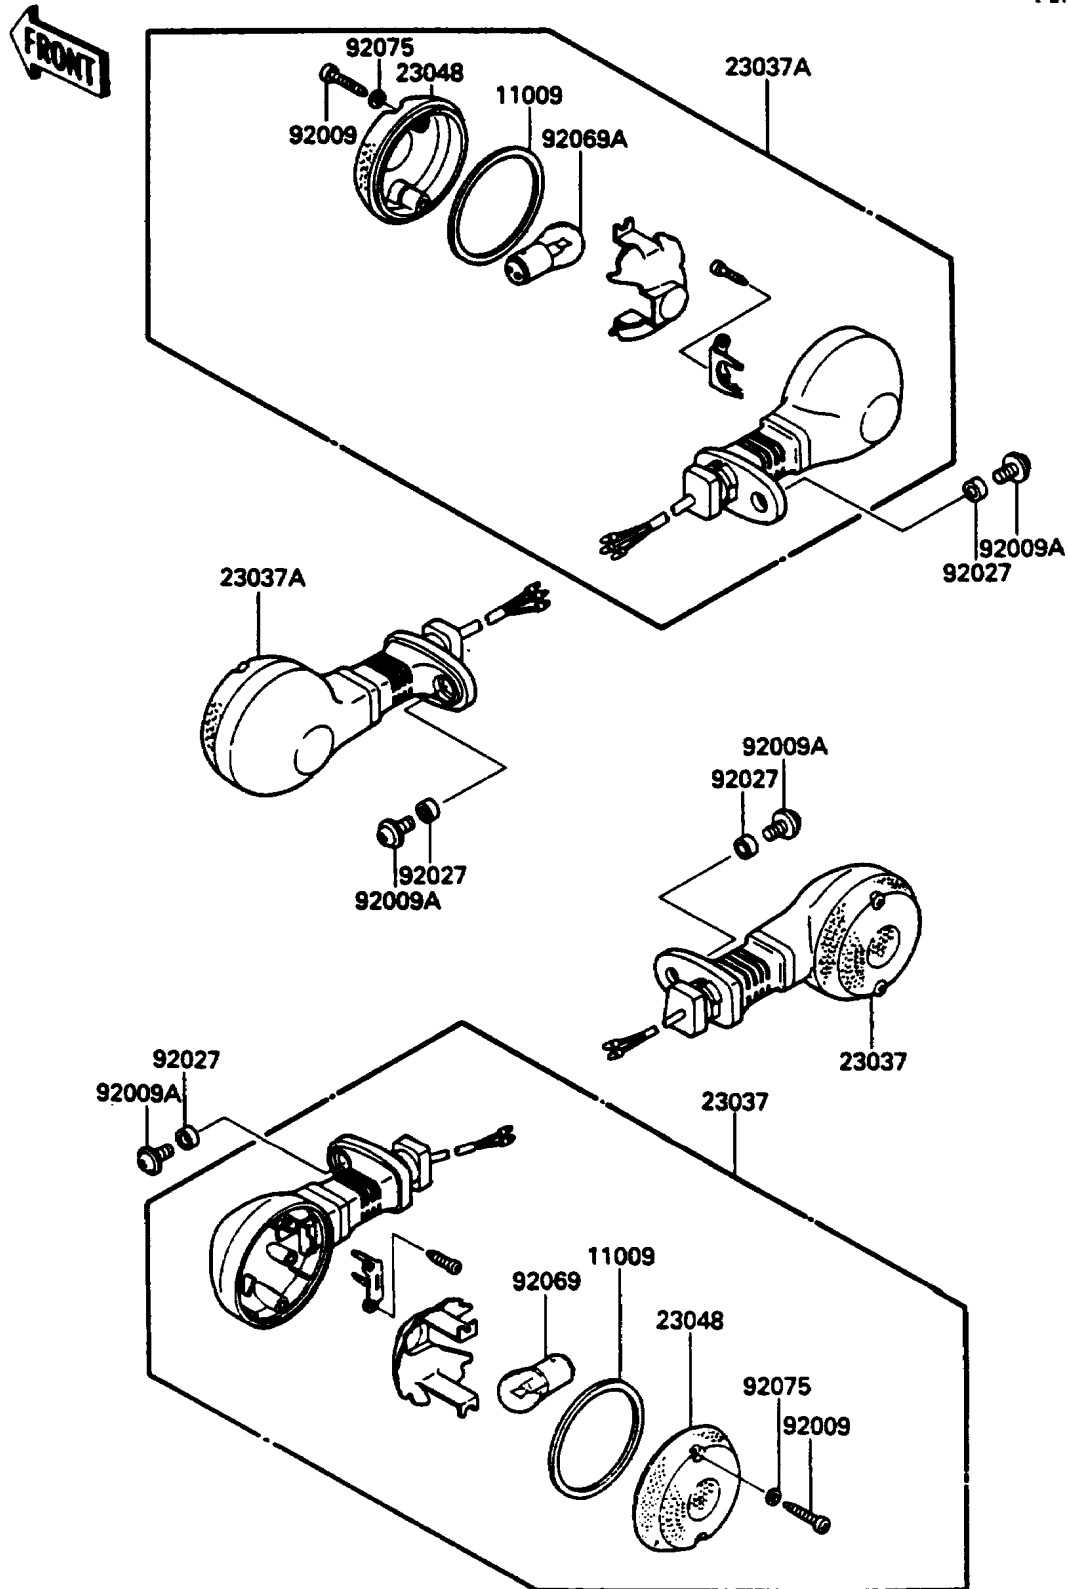

1987 454 LTD PARTS DIAGRAM

Turn Signals

F2730-0150

1987 454 LTD PARTS LIST

Turn Signals

| ITEM NAME | PART NUMBER | QUANTITY |
|-----------|-------------|----------|
|-----------|-------------|----------|