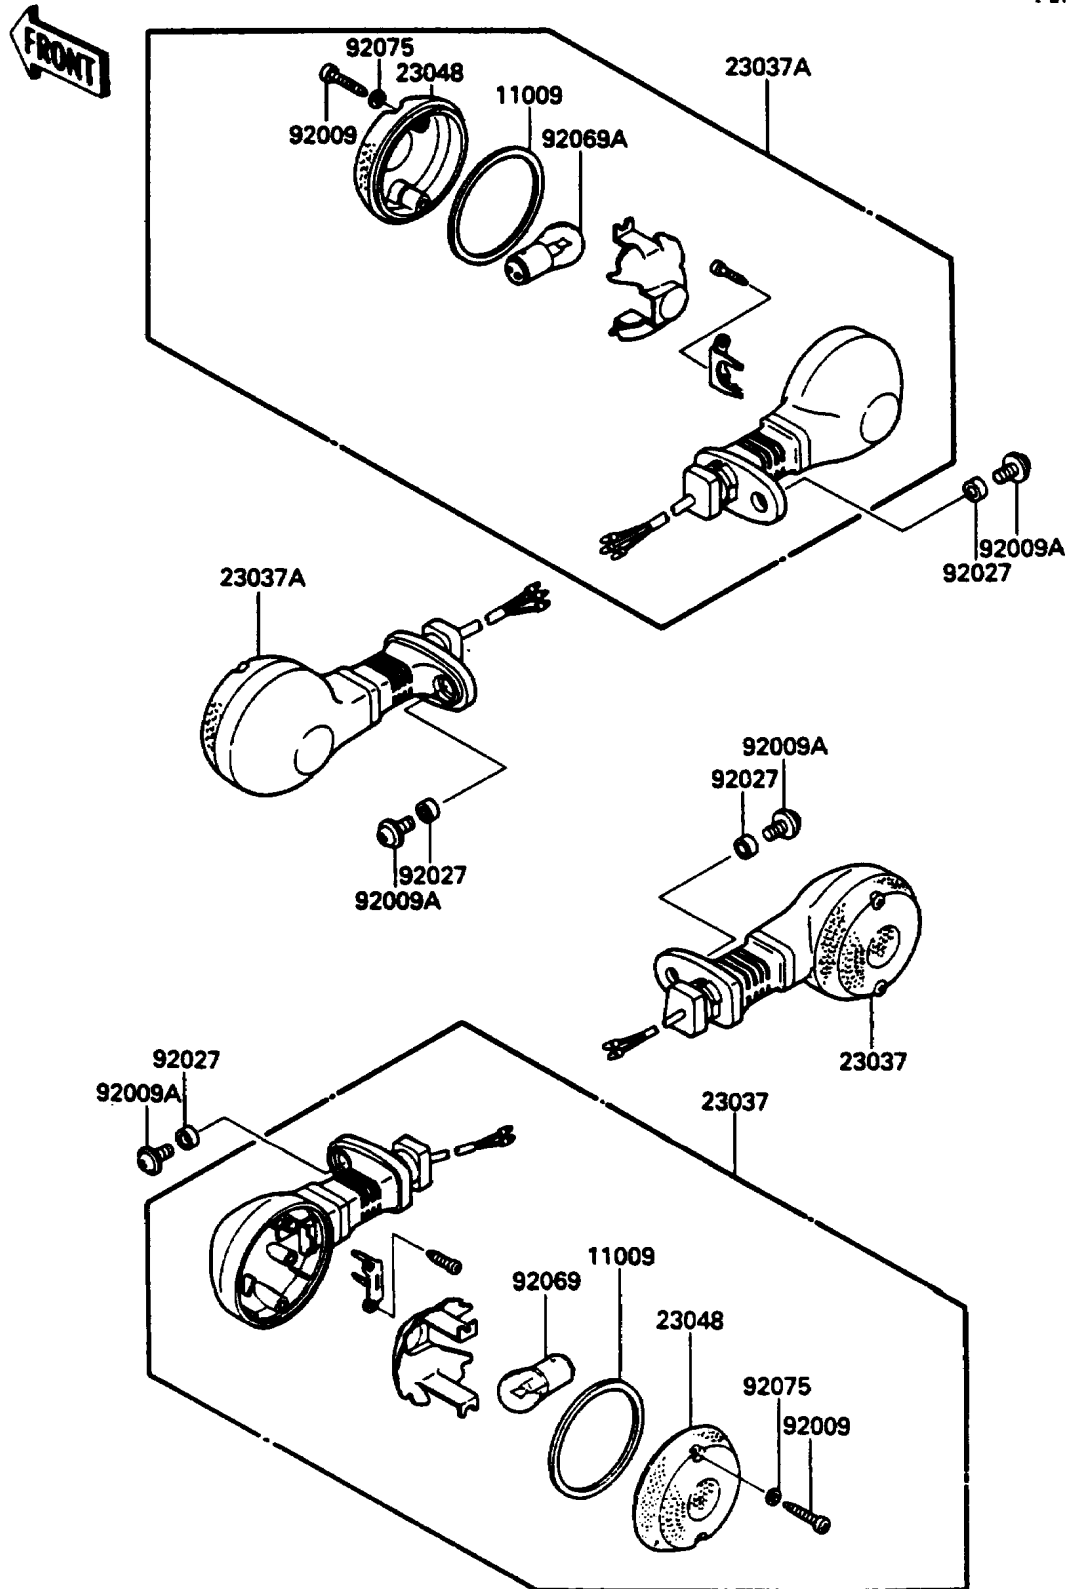

1987 454 LTD PARTS DIAGRAM

Turn Signals

F2730-0150

1987 454 LTD PARTS LIST

Turn Signals

ITEM NAME	PART NUMBER	QUANTITY
GASKET,SIGNAL LAMP (Ref # 11009)	11009-1413	4
LAMP-ASSY-SIGNAL,RR (Ref # 23037)	23037-1208	2
LAMP-ASSY-SIGNAL,FR (Ref # 23037A)	23037-1214	2
LENS-SIGNAL LAMP (Ref # 23048)	23048-1066	4
SCREW,TAPPING,4X25 (Ref # 92009)	92009-1069	8
SCREW,6X14 (Ref # 92009A)	92009-1288	4
COLLAR,6.8X10X6 (Ref # 92027)	92027-103	4
BULB,12V 32CP(23W) (Ref # 92069)	92069-055	2
BULB,12V 32/3CP(23/8W) (Ref # 92069A)	92069-060	2
WASHER,PLAIN,4MM (Ref # 92075)	23058-002	8