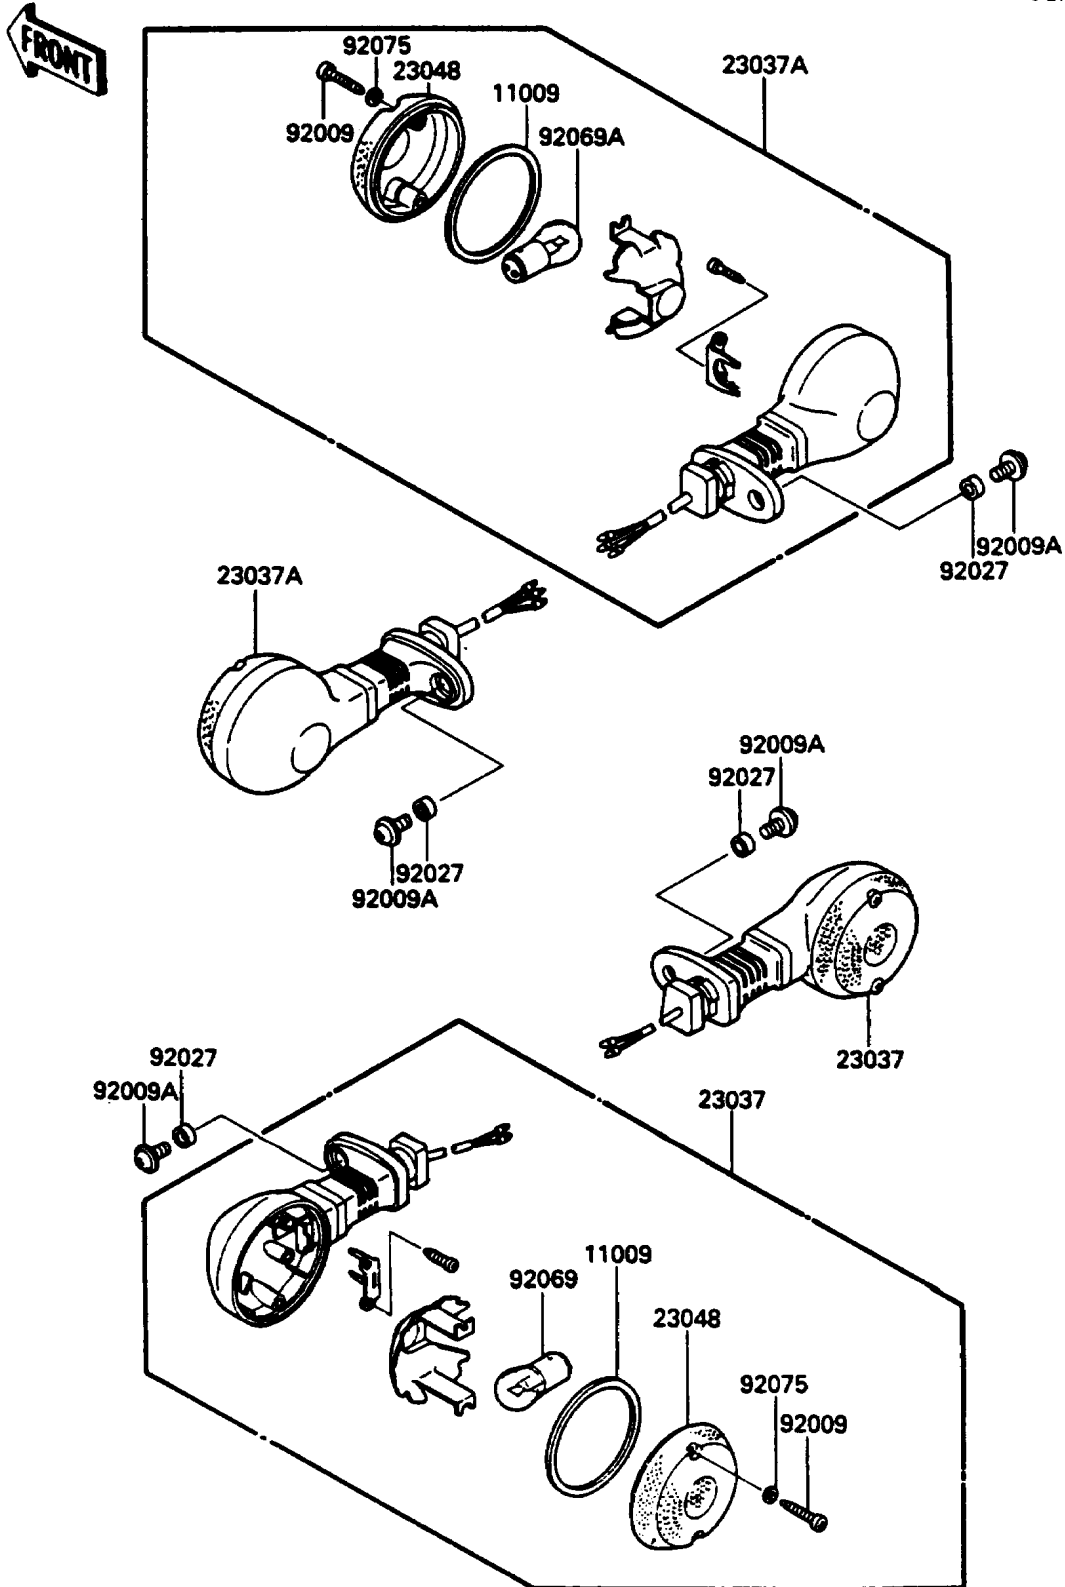

1988 454 LTD PARTS DIAGRAM

Turn Signals

F2730-0150

1988 454 LTD PARTS LIST

Turn Signals

ITEM NAME	PART NUMBER	QUANTITY
GASKET,SIGNAL LAMP (Ref # 11009)	11009-1413	4
LAMP-ASSY-SIGNAL,RR (Ref # 23037)	23037-1208	2
LAMP-ASSY-SIGNAL,FR (Ref # 23037A)	23037-1214	2
LENS-SIGNAL LAMP (Ref # 23048)	23048-1066	4
SCREW,TAPPING,4X25 (Ref # 92009)	92009-1069	8
SCREW,6X14 (Ref # 92009A)	92009-1288	4
COLLAR,6.8X10X6 (Ref # 92027)	92027-103	4
BULB,12V 32CP(23W) (Ref # 92069)	92069-055	2
BULB,12V 32/3CP(23/8W) (Ref # 92069A)	92069-060	2
WASHER,PLAIN,4MM (Ref # 92075)	23058-002	8