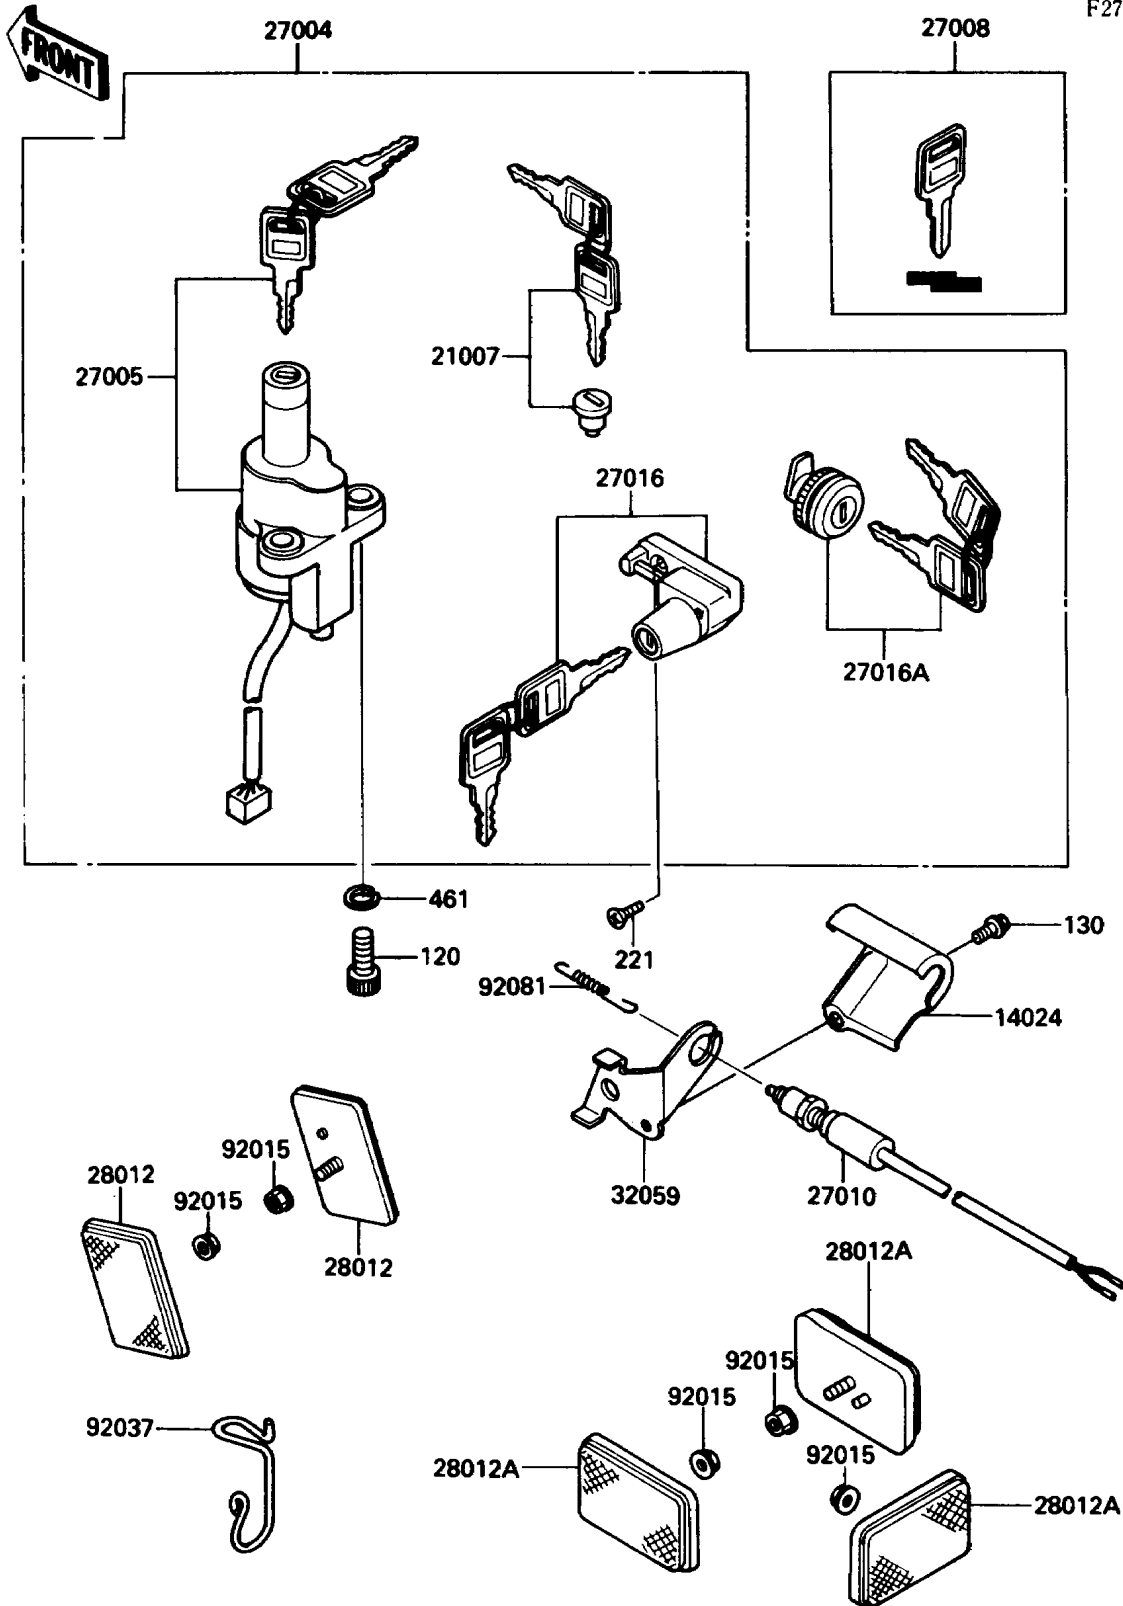

1988 454 LTD PARTS DIAGRAM

Ignition Switch/Locks/Reflectors

F2770-0281

1988 454 LTD PARTS LIST

Ignition Switch/Locks/Reflectors

ITEM NAME	PART NUMBER	QUANTITY
-----------	-------------	----------