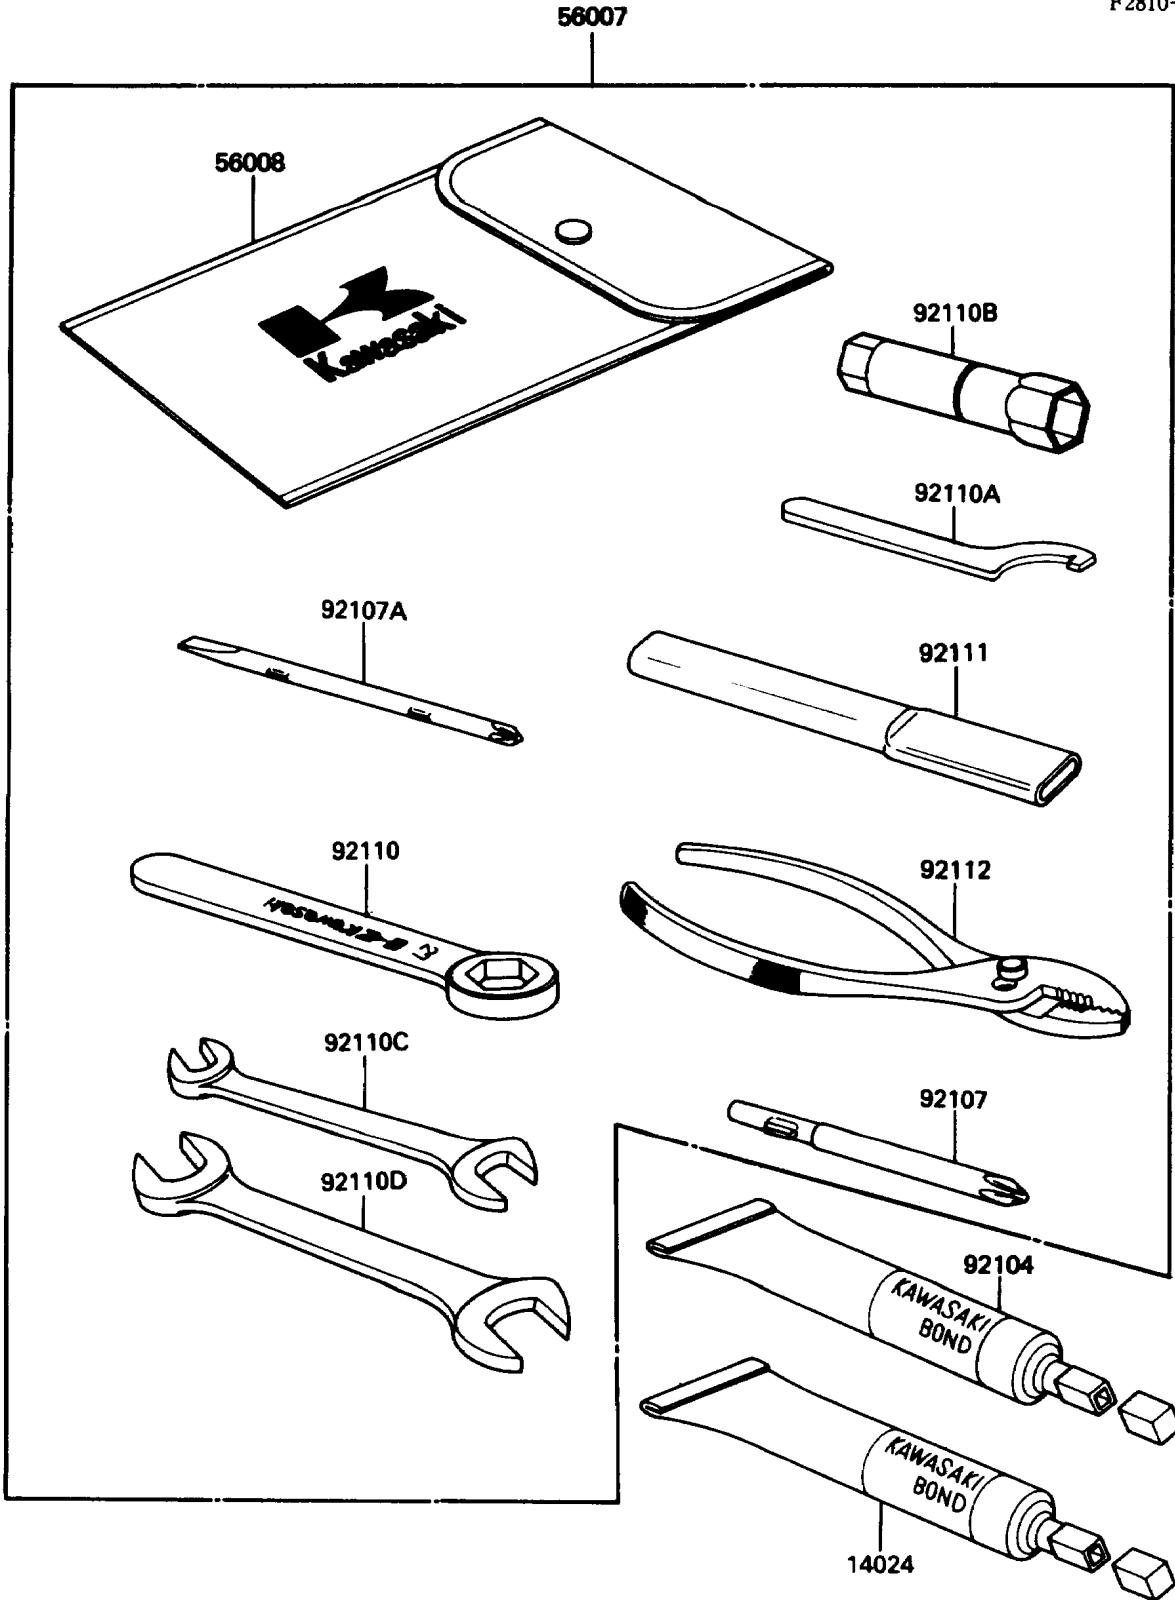

1986 454 LTD PARTS DIAGRAM

Owner's Tools

F2810-0207

1986 454 LTD PARTS LIST

Owner's Tools

ITEM NAME	PART NUMBER	QUANTITY
THREE BOND TB1211,HT/RS,WHITE (Ref # 14024)	56019-120	1
TOOLKIT (Ref # 56007)	56007-1229	1
BAG,TOOL (Ref # 56008)	56008-1019	1
GASKET-LIQUID,TUBE,100G,SILVER (Ref # 92104)	92104-002	1
TOOL-DRIVER,#3PHILLIPS (Ref # 92107)	92107-005	1
TOOL-DRIVER,#2PHILLIPS (Ref # 92107A)	92107-1051	1
TOOL-WRENCH,BOX END,27MM (Ref # 92110)	92109-009	1
TOOL-WRENCH,HOOK,45MM (Ref # 92110A)	92110-1007	1
TOOL-WRENCH,BOX,18MM (Ref # 92110B)	92110-1110	1
TOOL-WRENCH,OPEN END,10X12 (Ref # 92110C)	92110-1117	1
TOOL-WRENCH,OPEN END,14X17 (Ref # 92110D)	92126-003	1
TOOL-BAR,BOX END WRENCH (Ref # 92111)	92111-1051	1
TOOL-PLIERS (Ref # 92112)	92112-003	1