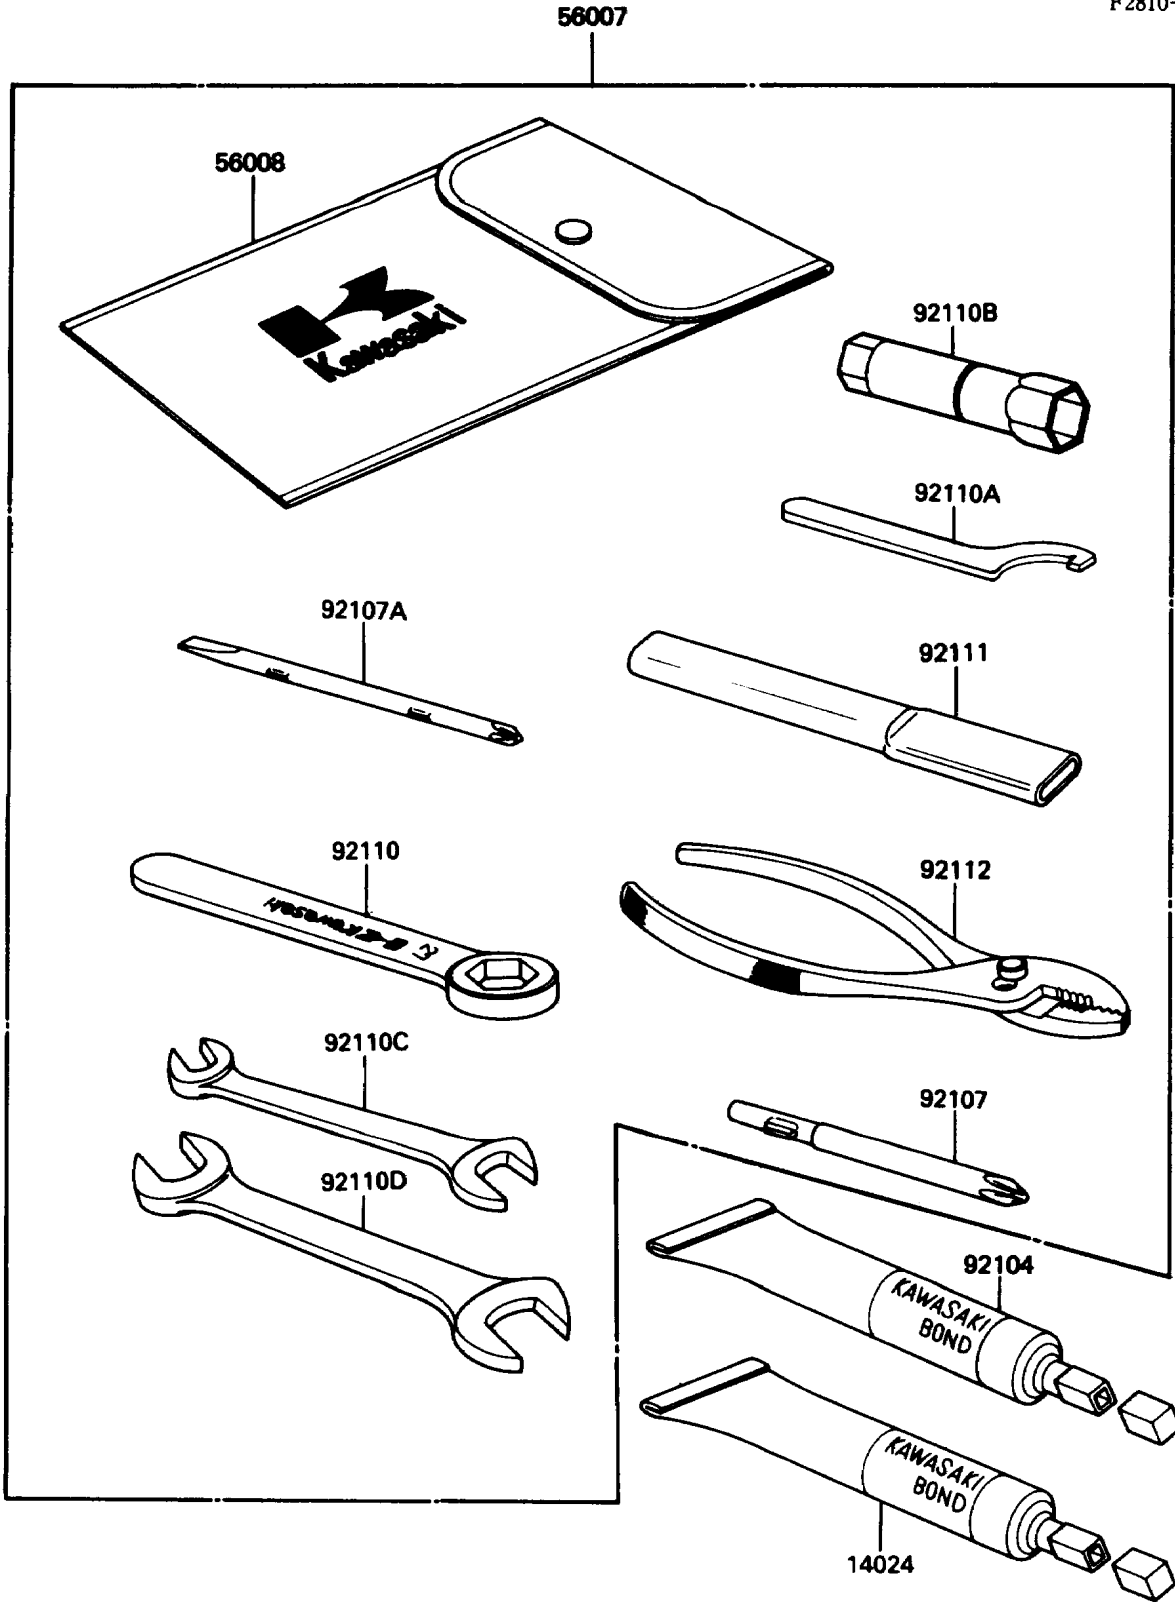

# 1987 454 LTD PARTS DIAGRAM

Owner's Tools

F2810-0207

# 1987 454 LTD PARTS LIST

## Owner's Tools

ITEM NAME	PART NUMBER	QUANTITY
THREE BOND TB1211,HT/RS,WHITE (Ref # 14024)	56019-120	1
TOOLKIT (Ref # 56007)	56007-1229	1
BAG,TOOL (Ref # 56008)	56008-1019	1
GASKET-LIQUID,TUBE,100G,SILVER (Ref # 92104)	92104-002	1
TOOL-DRIVER,#3PHILLIPS (Ref # 92107)	92107-005	1
TOOL-DRIVER,#2PHILLIPS (Ref # 92107A)	92107-1051	1
TOOL-WRENCH,BOX END,27MM (Ref # 92110)	92109-009	1
TOOL-WRENCH,HOOK,45MM (Ref # 92110A)	92110-1007	1
TOOL-WRENCH,BOX,18MM (Ref # 92110B)	92110-1110	1
TOOL-WRENCH,OPEN END,10X12 (Ref # 92110C)	92110-1117	1
TOOL-WRENCH,OPEN END,14X17 (Ref # 92110D)	92126-003	1
TOOL-BAR,BOX END WRENCH (Ref # 92111)	92111-1051	1
TOOL-PLIERS (Ref # 92112)	92112-003	1