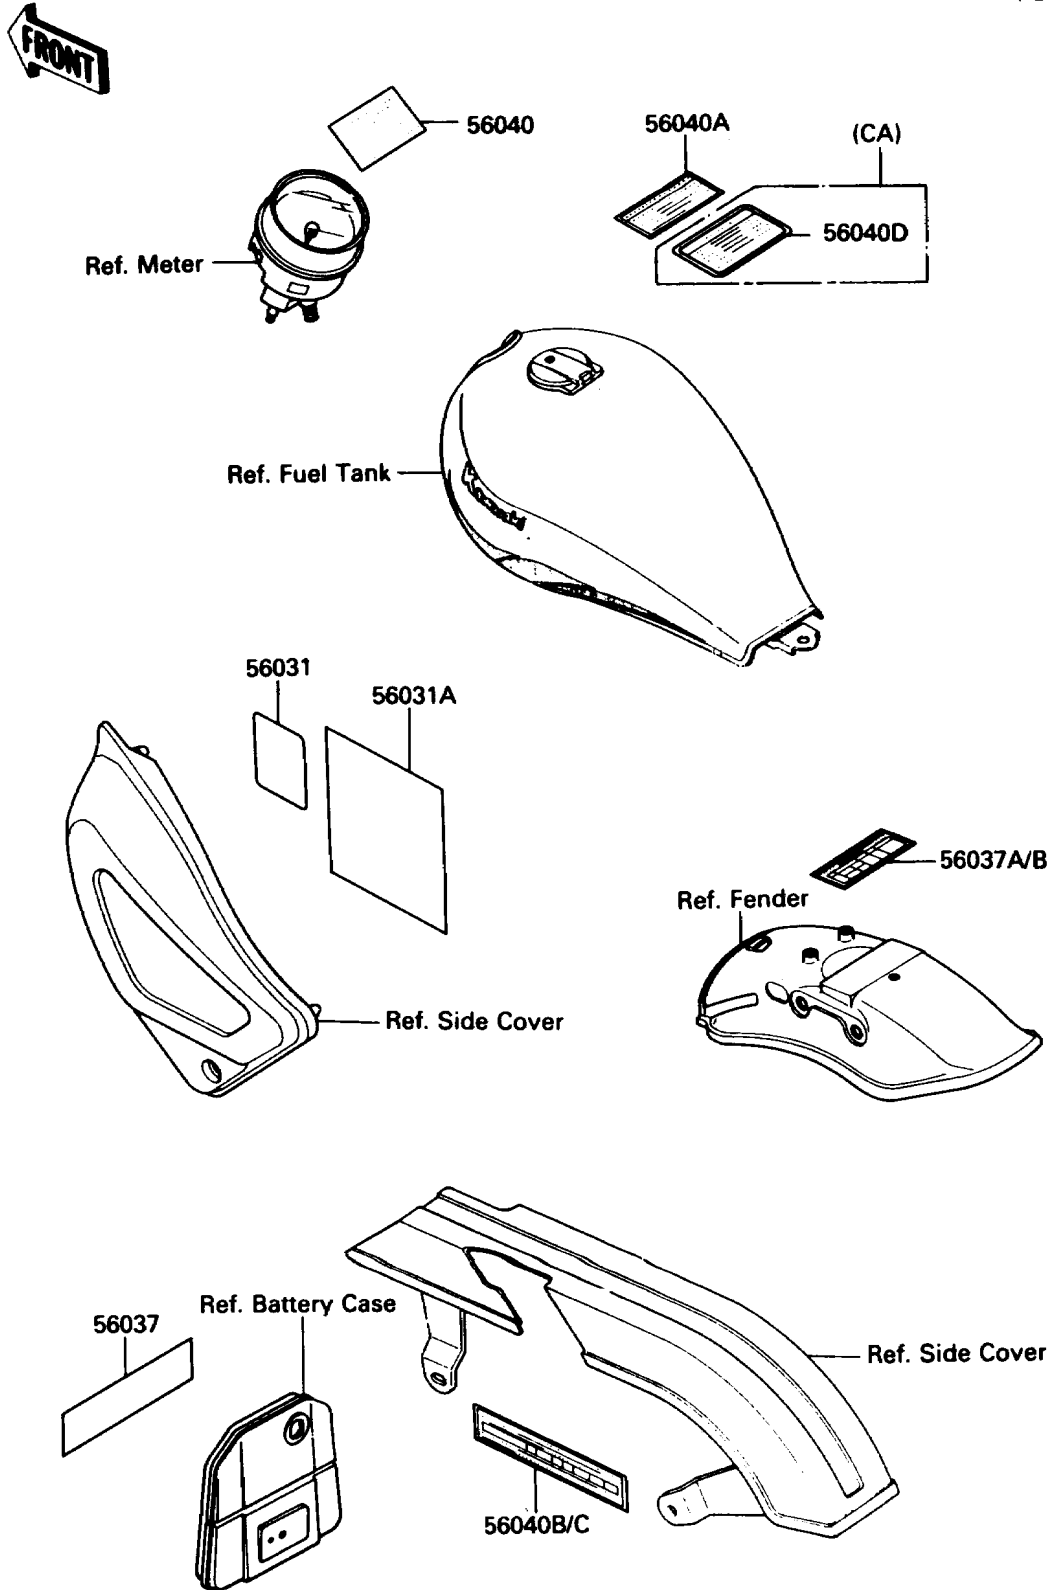

1985 454 LTD PARTS DIAGRAM

Labels

F2860

1985 454 LTD PARTS LIST

Labels

ITEM NAME	PART NUMBER	QUANTITY
LABEL-MANUAL,BATTERY VENT (Ref # 56031)	56031-1392	1
LABEL-MANUAL,DAILY SAFETY (Ref # 56031A)	56031-1393	1
LABEL-SPECIFICATION,OIL FILTER (Ref # 56037)	56037-1301	1
LABEL-SPECIFICATION,TIRE&LOAD (Ref # 56037A)	56037-1302	1
LABEL-WARNING,BREAK IN CAUTION (Ref # 56040)	56040-1007	1
LABEL-WARNING,BREAK IN CAUTION (Ref # 56040A)	56040-1008	1
LABEL-WARNING,BELT (Ref # 56040B)	56040-1027	1
LABEL-WARNING,BELT (Ref # 56040C)	56040-1031	1
LABEL-WARNING,EVAPO (Ref # 56040D)	56040-1121	1