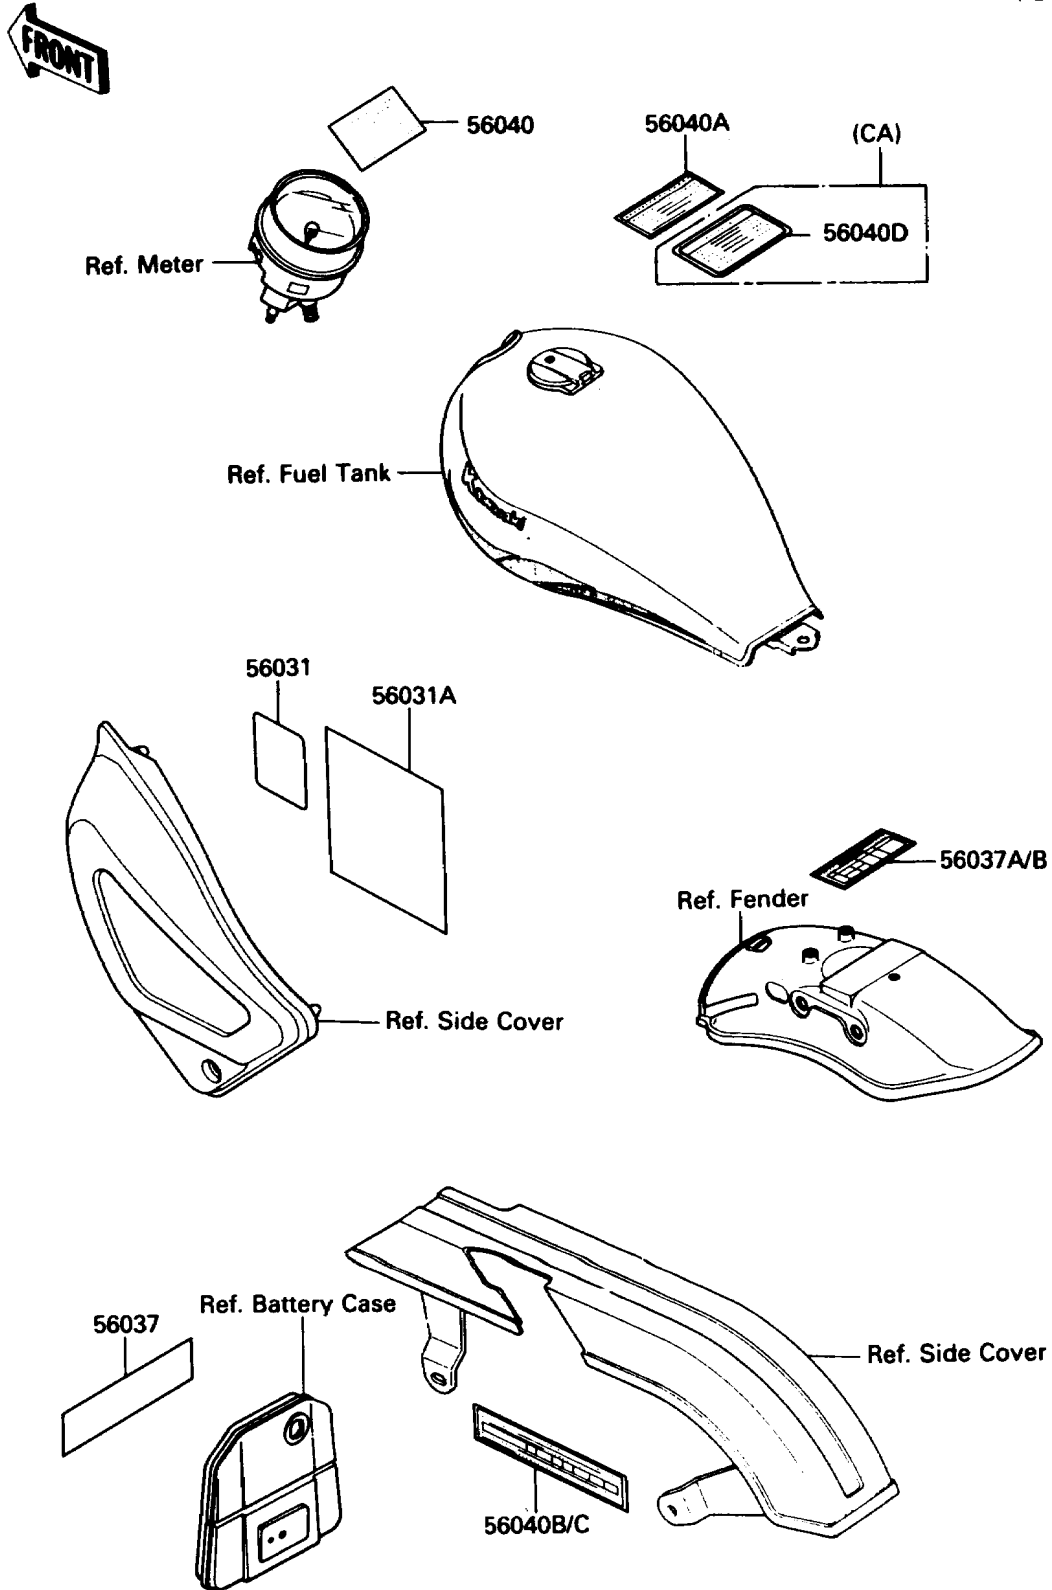

1986 454 LTD PARTS DIAGRAM

Labels

F2860

1986 454 LTD PARTS LIST

Labels

ITEM NAME	PART NUMBER	QUANTITY
LABEL-MANUAL,BATTERY VENT (Ref # 56031)	56031-1392	1
LABEL-MANUAL,DAILY SAFETY (Ref # 56031A)	56031-1393	1
LABEL-SPECIFICATION,OIL FILTER (Ref # 56037)	56037-1301	1
LABEL-SPECIFICATION,TIRE&LOAD (Ref # 56037A)	56037-1302	1
LABEL-WARNING,BREAK IN CAUTION (Ref # 56040)	56040-1007	1
LABEL-WARNING,BREAK IN CAUTION (Ref # 56040A)	56040-1008	1
LABEL-WARNING,BELT (Ref # 56040B)	56040-1027	1
LABEL-WARNING,BELT (Ref # 56040C)	56040-1031	1
LABEL-WARNING,EVAPO (Ref # 56040D)	56040-1121	1