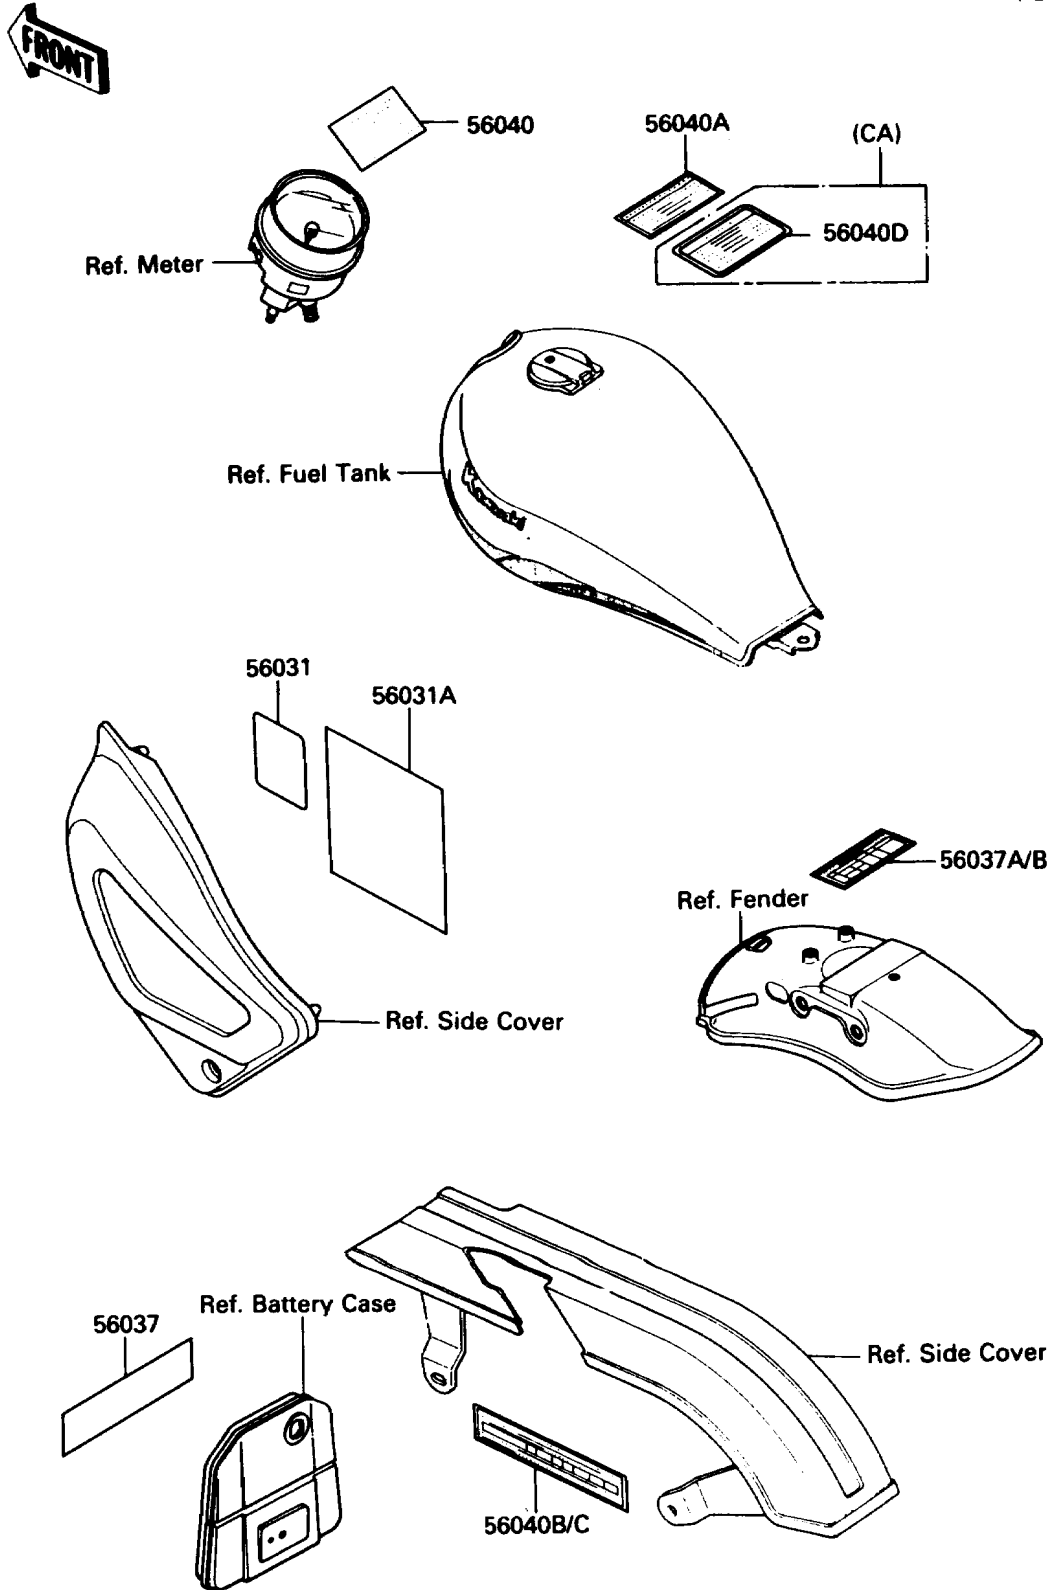

1987 454 LTD PARTS DIAGRAM

Labels

F2860

1987 454 LTD PARTS LIST

Labels

ITEM NAME	PART NUMBER	QUANTITY
LABEL-MANUAL,BATTERY VENT (Ref # 56031)	56031-1392	1
LABEL-MANUAL,DAILY SAFETY (Ref # 56031A)	56031-1393	1
LABEL-SPECIFICATION,OIL FILTER (Ref # 56037)	56037-1301	1
LABEL-SPECIFICATION,TIRE&LOAD (Ref # 56037A)	56037-1302	1
LABEL-WARNING,BREAK IN CAUTION (Ref # 56040)	56040-1007	1
LABEL-WARNING,BREAK IN CAUTION (Ref # 56040A)	56040-1008	1
LABEL-WARNING,BELT (Ref # 56040B)	56040-1027	1
LABEL-WARNING,BELT (Ref # 56040C)	56040-1031	1
LABEL-WARNING,EVAPO (Ref # 56040D)	56040-1121	1