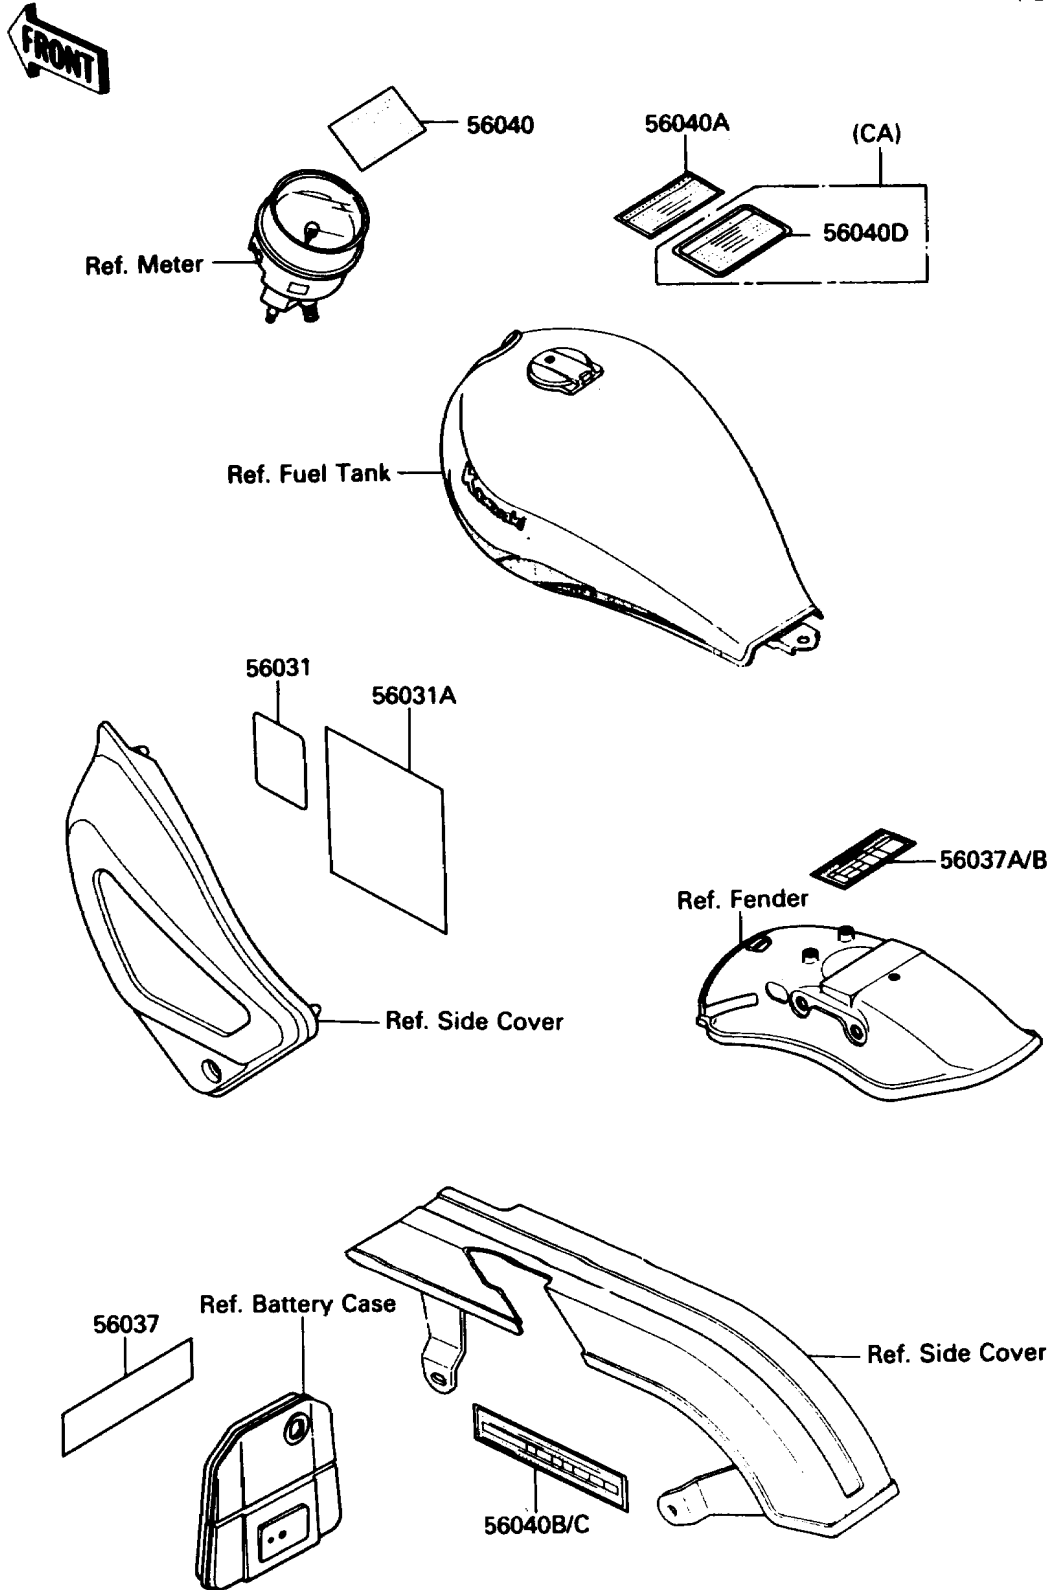

# 1989 454 LTD PARTS DIAGRAM

Labels

F2860

# 1989 454 LTD PARTS LIST

## Labels

ITEM NAME	PART NUMBER	QUANTITY
LABEL-MANUAL,BATTERY VENT (Ref # 56031)	56031-1392	1
LABEL-MANUAL,DAILY SAFETY (Ref # 56031A)	56031-1393	1
LABEL-SPECIFICATION,OIL FILTER (Ref # 56037)	56037-1301	1
LABEL-SPECIFICATION,TIRE&LOAD (Ref # 56037B)	56037-1432	1
LABEL-WARNING,BREAK IN CAUTION (Ref # 56040)	56040-1007	1
LABEL-WARNING,BREAK IN CAUTION (Ref # 56040A)	56040-1008	1
LABEL-WARNING,BELT (Ref # 56040B)	56040-1027	1
LABEL-WARNING,BELT (Ref # 56040C)	56040-1031	1
LABEL-WARNING,EVAPO (Ref # 56040D)	56040-1121	1