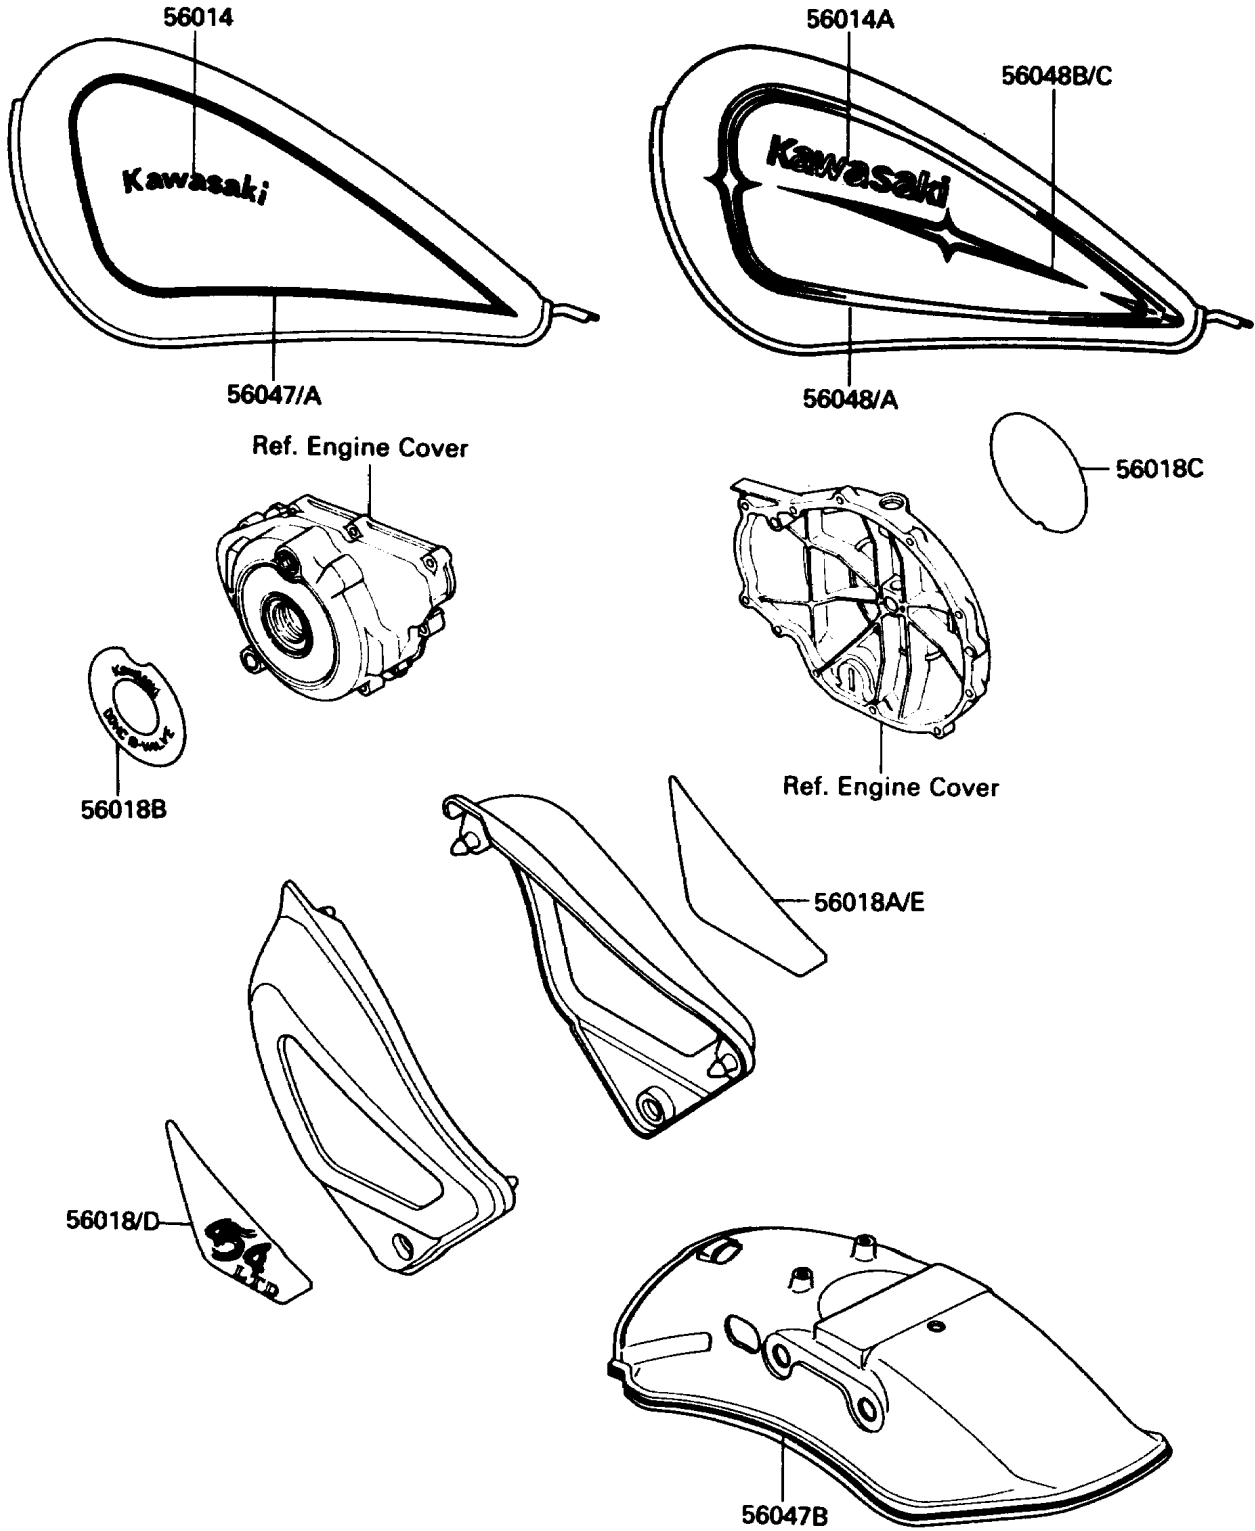

1985 454 LTD PARTS DIAGRAM

Decals

F2861

1985 454 LTD PARTS LIST

Decals

ITEM NAME	PART NUMBER	QUANTITY
MARK,SIDE COVER,LH (Ref # 56018)	56018-1647	1
MARK,SIDE COVER,RH (Ref # 56018A)	56018-1648	1
MARK,GENERATOR COVER (Ref # 56018B)	56018-1649	1
MARK,CLUTCH COVER (Ref # 56018C)	56018-1650	1