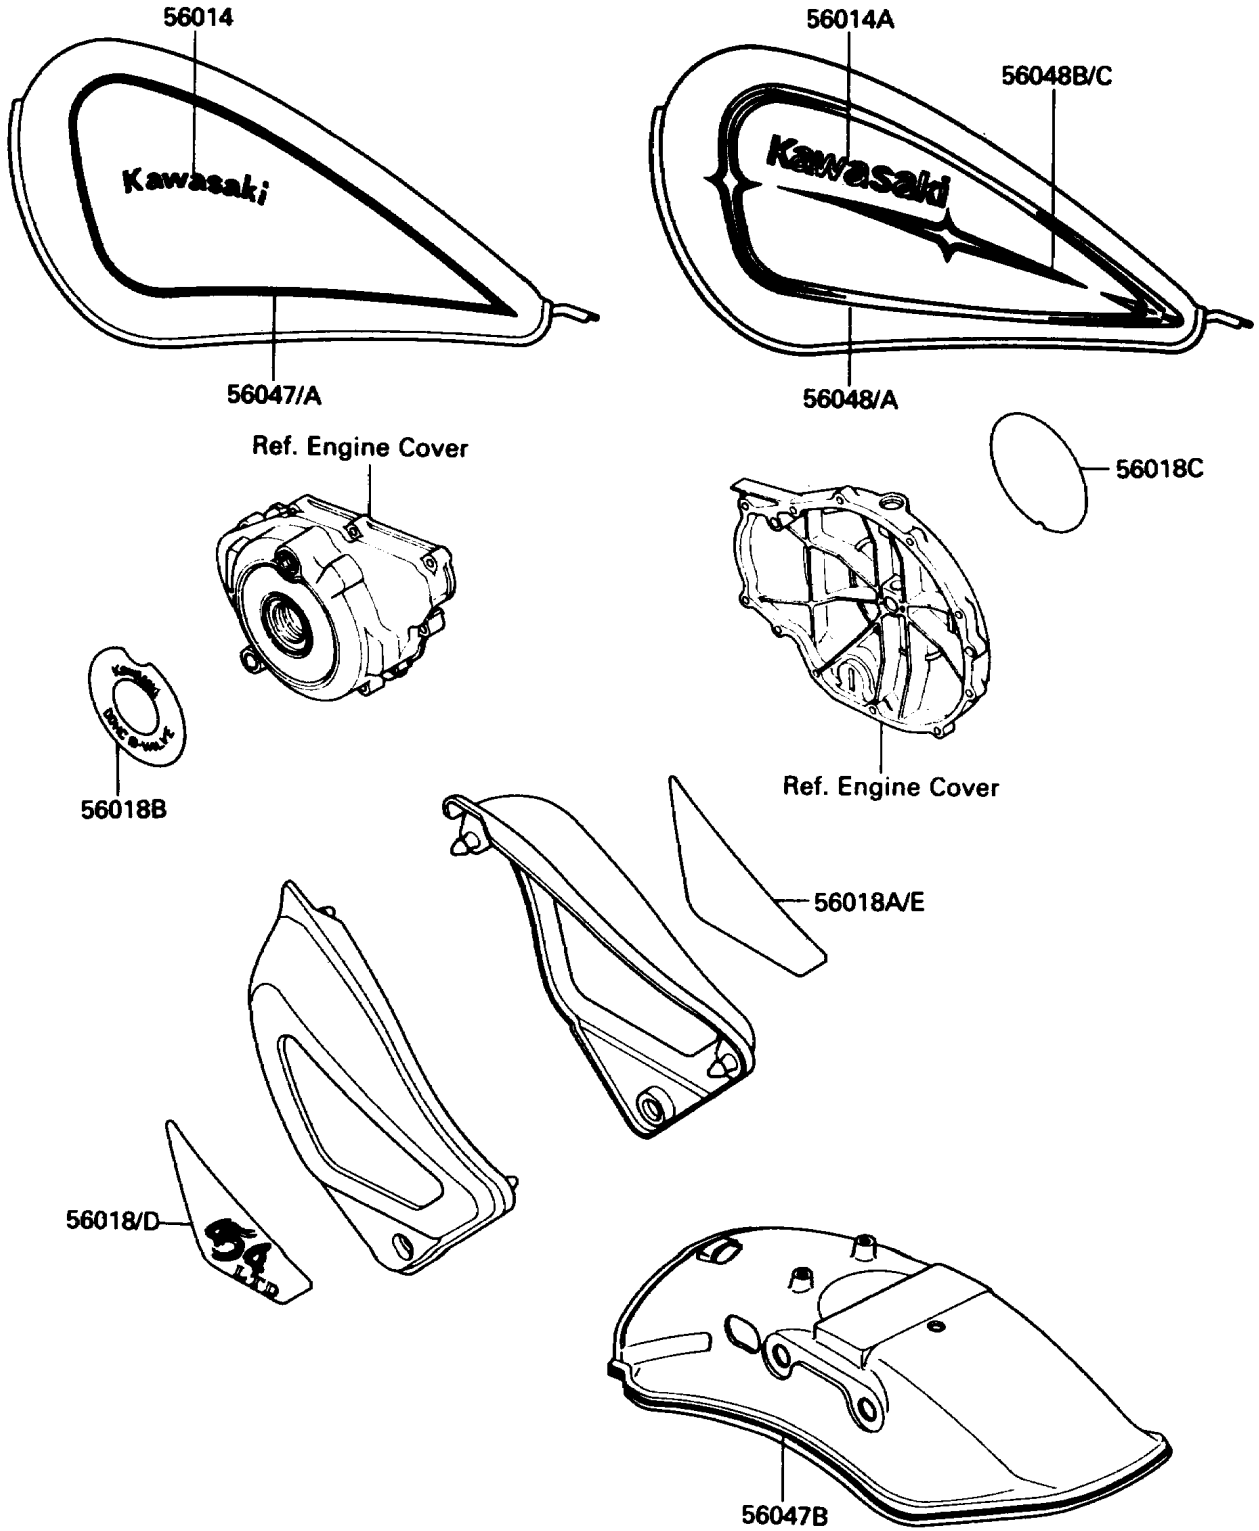

1985 454 LTD PARTS DIAGRAM

Decals

F2861

1985 454 LTD PARTS LIST

Decals

ITEM NAME	PART NUMBER	QUANTITY
MARK,SIDE COVER,LH (Ref # 56018)	56018-1647	1
MARK,SIDE COVER,RH (Ref # 56018A)	56018-1648	1
MARK,GENERATOR COVER (Ref # 56018B)	56018-1649	1
MARK,CLUTCH COVER (Ref # 56018C)	56018-1650	1