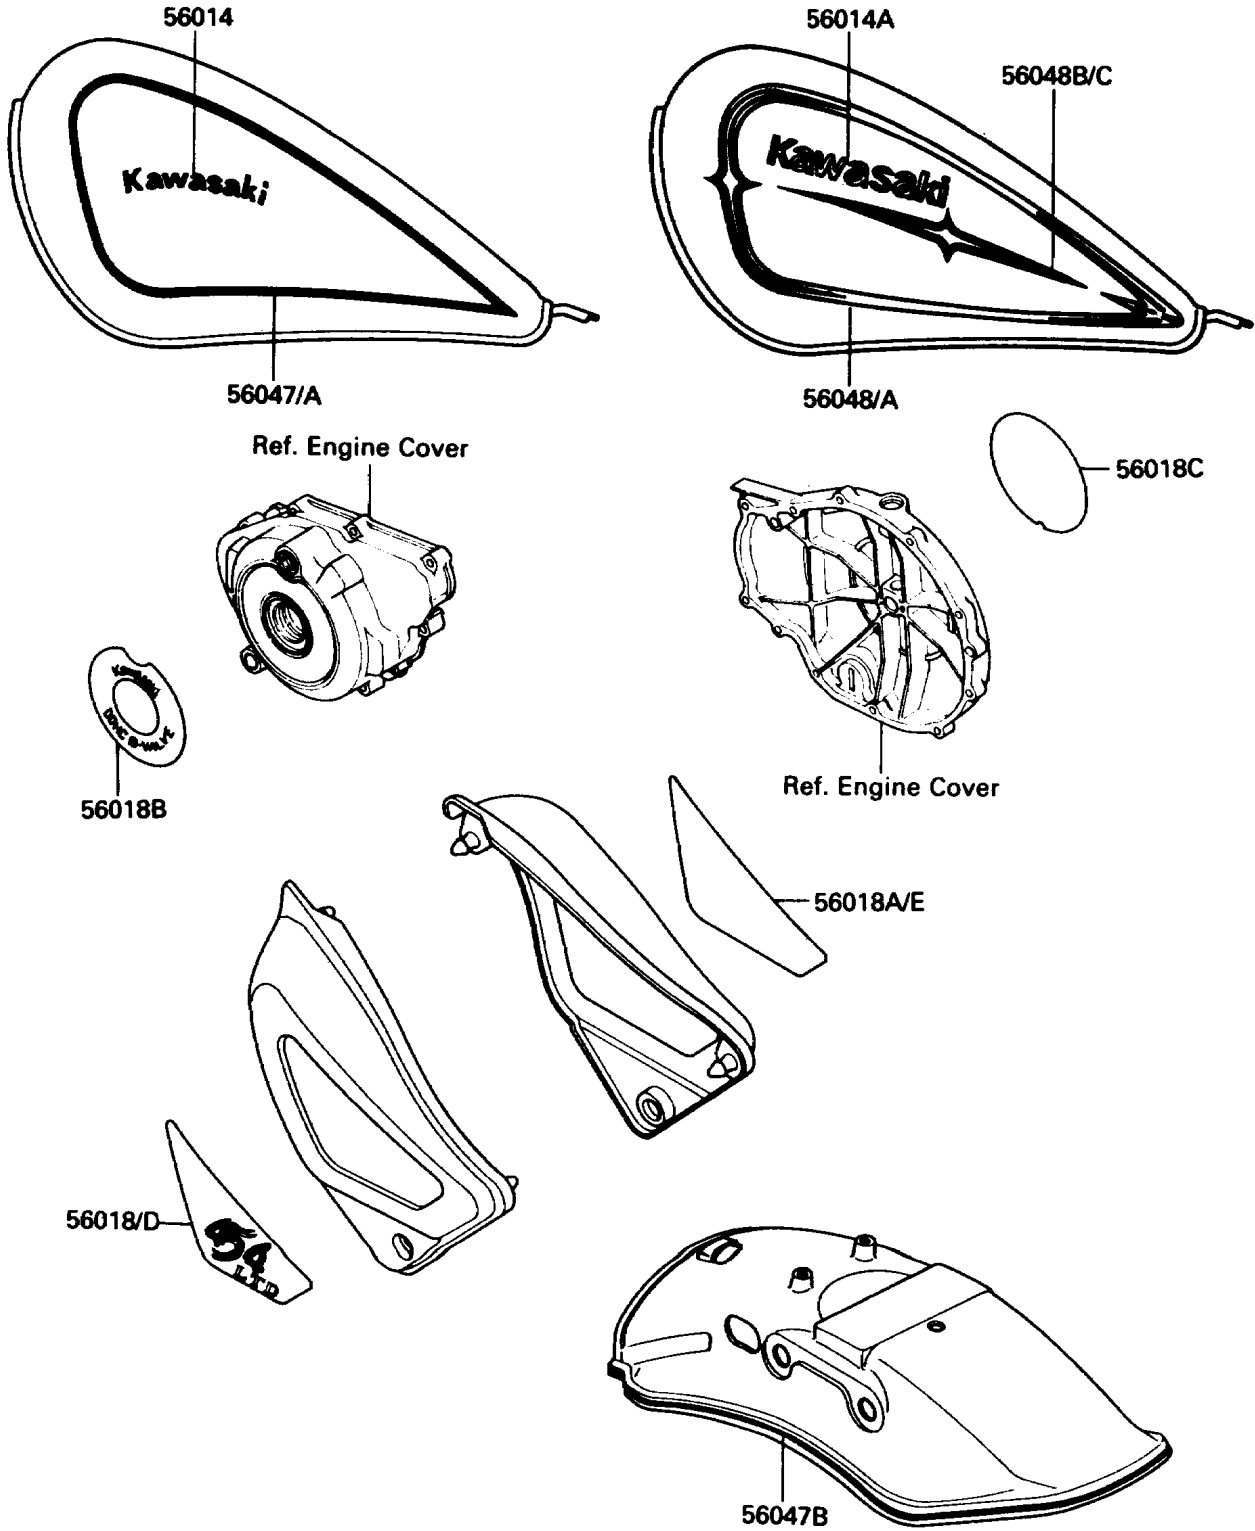

1986 454 LTD PARTS DIAGRAM

Decals

F2861

1986 454 LTD PARTS LIST

Decals

ITEM NAME	PART NUMBER	QUANTITY
MARK,SIDE COVER,LH (Ref # 56018)	56018-1647	1
MARK,SIDE COVER,RH (Ref # 56018A)	56018-1648	1
MARK,GENERATOR COVER (Ref # 56018B)	56018-1649	1
MARK,CLUTCH COVER (Ref # 56018C)	56018-1650	1