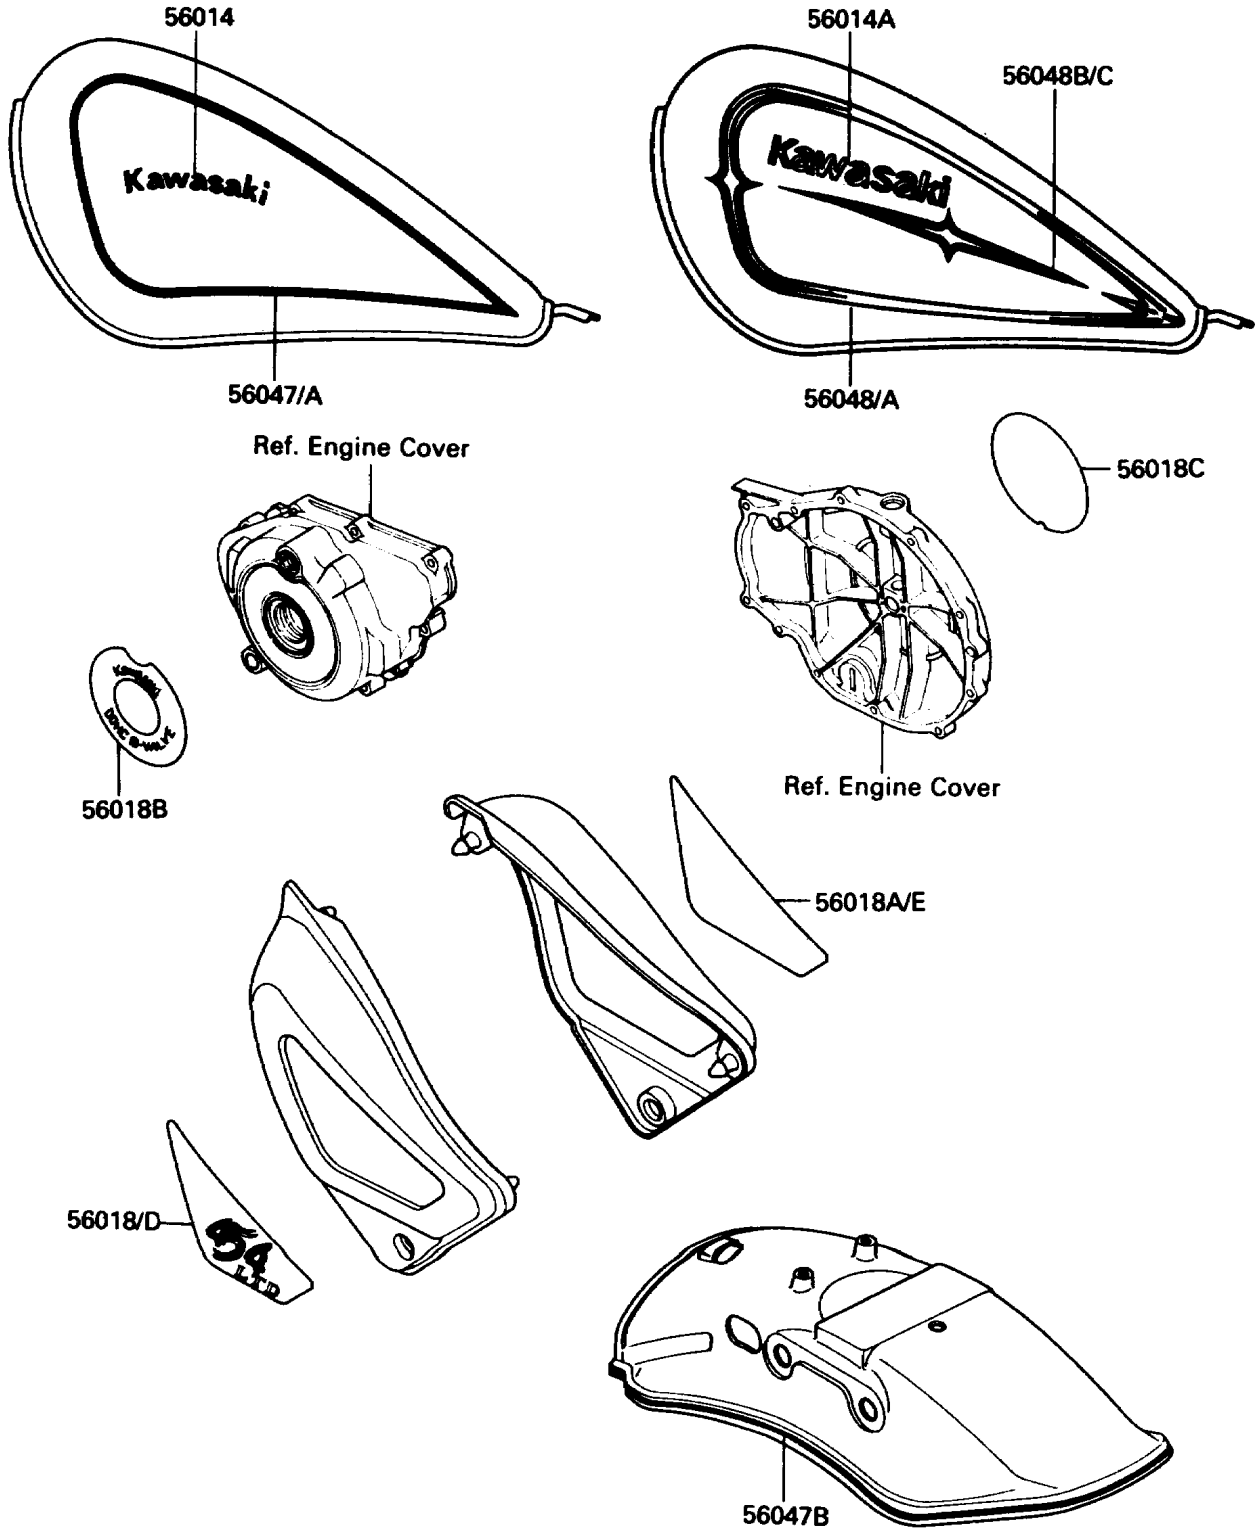

1986 454 LTD PARTS DIAGRAM

Decals

F2861

1986 454 LTD PARTS LIST

Decals

ITEM NAME	PART NUMBER	QUANTITY
MARK,SIDE COVER,LH (Ref # 56018)	56018-1647	1
MARK,SIDE COVER,RH (Ref # 56018A)	56018-1648	1
MARK,GENERATOR COVER (Ref # 56018B)	56018-1649	1
MARK,CLUTCH COVER (Ref # 56018C)	56018-1650	1